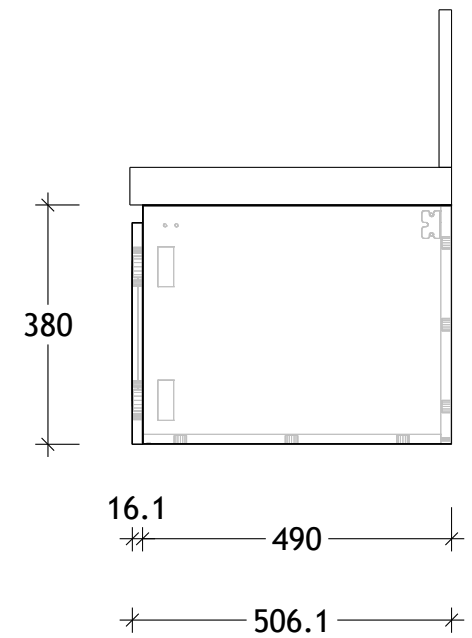

NAME:	TLD0600WH
SIZE:	600
WK/WH:	WALL HUNG
CONFIGURATION:	CENTRE BOWL

PLEASE NOTE: Do not perform any plumbing rough in prior to taking delivery of your vanity, as all measurements are nominal and are subject to change. Measure exact locations from your vanity once it is on site.