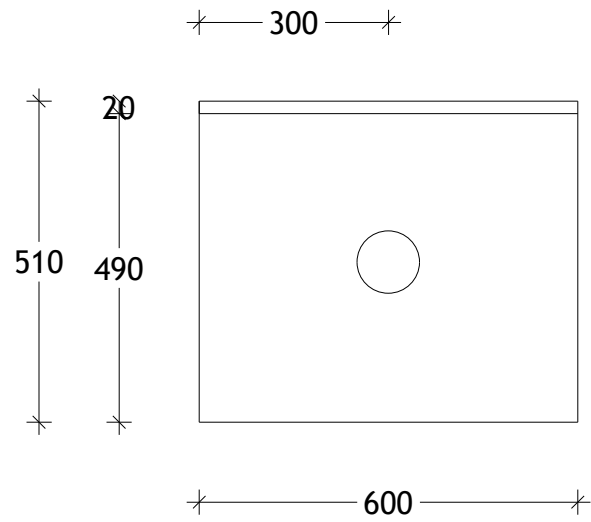

NAME:	TLD0600WH
SIZE:	600
WK/WH:	WALL HUNG
CONFIGURATION:	CENTRE BOWL

PLEASE NOTE: Do not perform any plumbing rough in prior to taking delivery of your vanity, as all measurements are nominal and are subject to change. Measure exact locations from your vanity once it is on site.