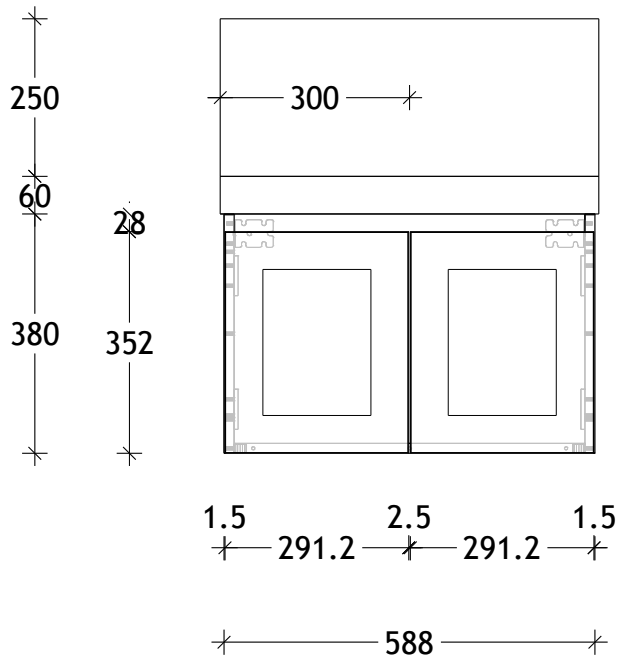

NAME:	TLD0600WH
SIZE:	600
WK/WH:	WALL HUNG
CONFIGURATION:	CENTRE BOWL

PLEASE NOTE: Do not perform any plumbing rough in prior to taking delivery of your vanity, as all measurements are nominal and are subject to change. Measure exact locations from your vanity once it is on site.