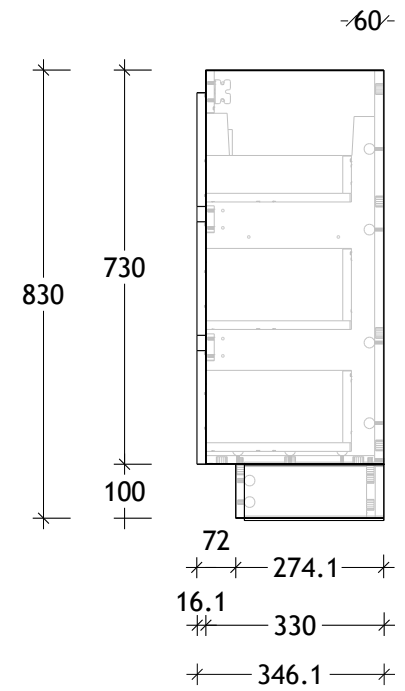

NAME:	GQETR1800WKD
SIZE:	1800
WK/WH:	WITH KICK
CONFIGURATION:	DOUBLE BOWL

PLEASE NOTE: Do not perform any plumbing rough in prior to taking delivery of your vanity, as all measurements are nominal and are subject to change. Measure exact locations from your vanity once it is on site.