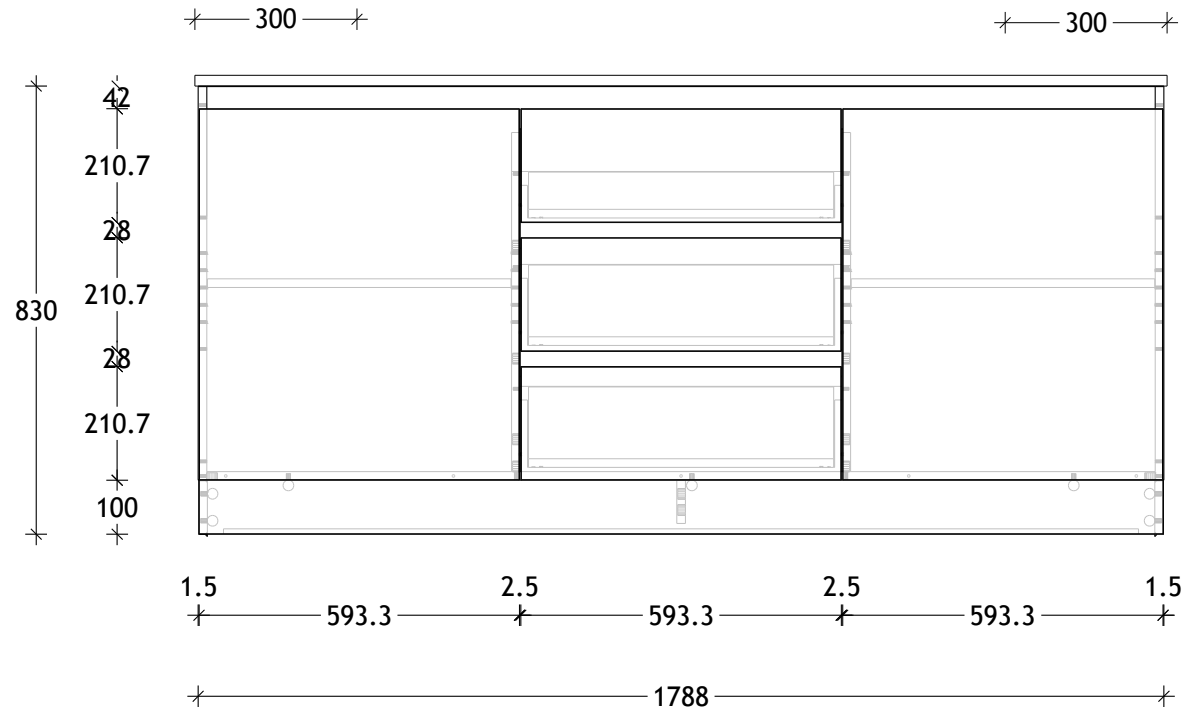

NAME:	GQETR1800WKD
SIZE:	1800
WK/WH:	WITH KICK
CONFIGURATION:	DOUBLE BOWL

PLEASE NOTE: Do not perform any plumbing rough in prior to taking delivery of your vanity, as all measurements are nominal and are subject to change. Measure exact locations from your vanity once it is on site.