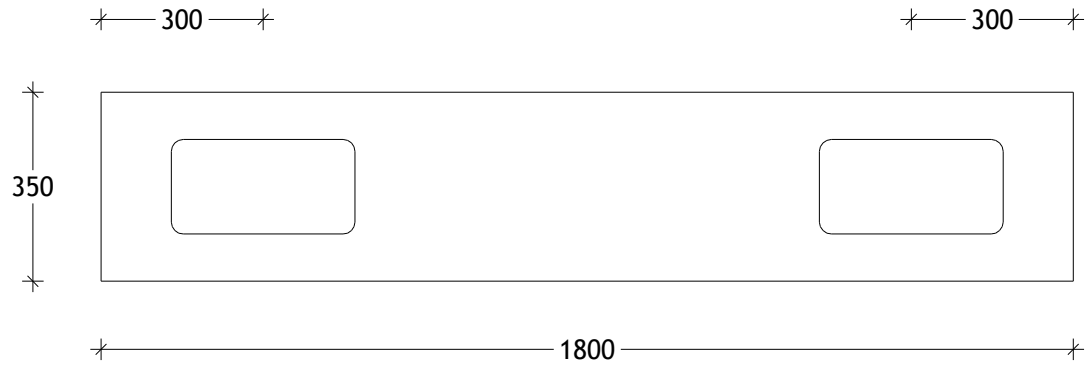

NAME:	GQETR1800WKD
SIZE:	1800
WK/WH:	WITH KICK
CONFIGURATION:	DOUBLE BOWL

PLEASE NOTE: Do not perform any plumbing rough in prior to taking delivery of your vanity, as all measurements are nominal and are subject to change. Measure exact locations from your vanity once it is on site.