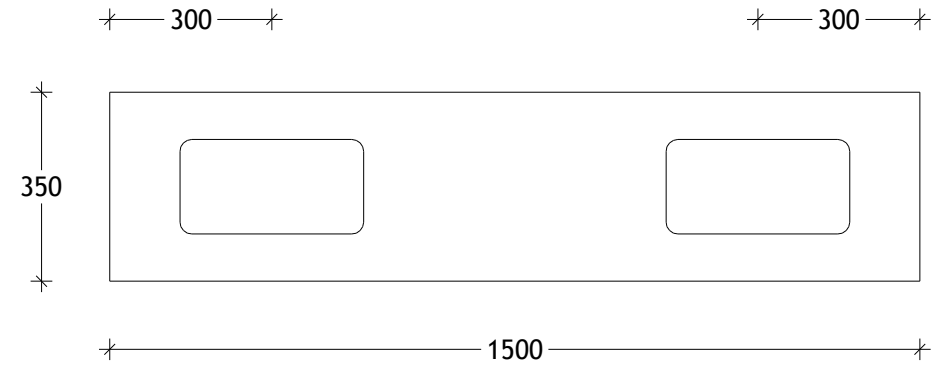

NAME:	GQETR1500WKD
SIZE:	1500
WK/WH:	WITH KICK
CONFIGURATION:	DOUBLE BOWL

PLEASE NOTE: Do not perform any plumbing rough in prior to taking delivery of your vanity, as all measurements are nominal and are subject to change. Measure exact locations from your vanity once it is on site.