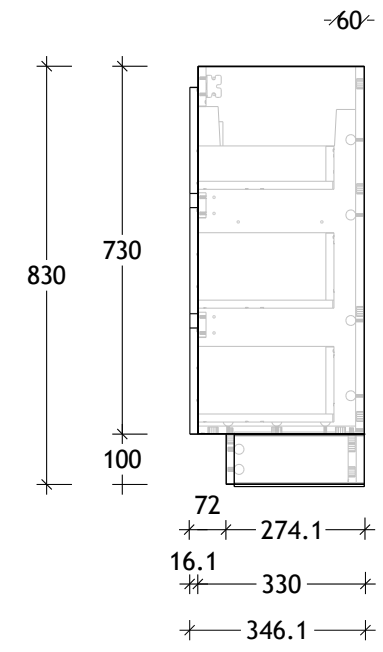

NAME:	GQETR1500WKD
SIZE:	1500
WK/WH:	WITH KICK
CONFIGURATION:	DOUBLE BOWL

PLEASE NOTE: Do not perform any plumbing rough in prior to taking delivery of your vanity, as all measurements are nominal and are subject to change. Measure exact locations from your vanity once it is on site.