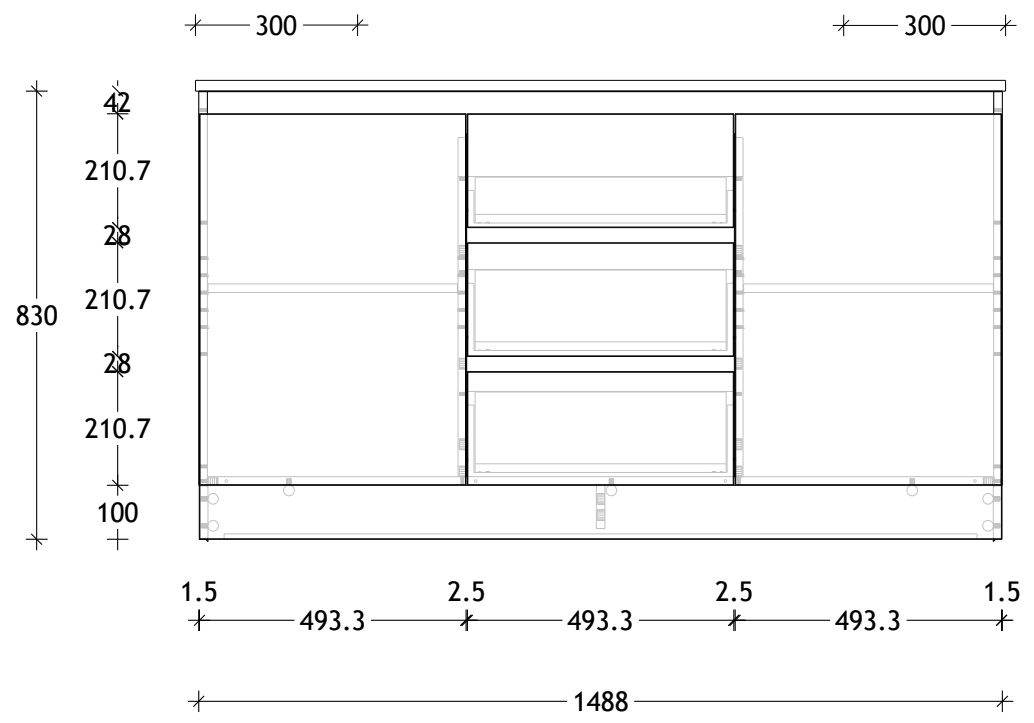

NAME:	GQETR1500WKD
SIZE:	1500
WK/WH:	WITH KICK
CONFIGURATION:	DOUBLE BOWL

PLEASE NOTE: Do not perform any plumbing rough in prior to taking delivery of your vanity, as all measurements are nominal and are subject to change. Measure exact locations from your vanity once it is on site.