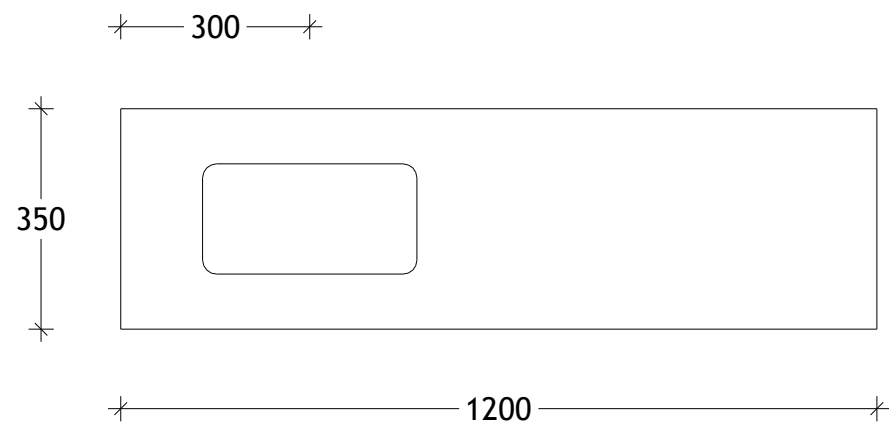

NAME:	GQETR1200WK
SIZE:	1200
WK/WH:	WITH KICK
CONFIGURATION:	CENTRE BOWL

PLEASE NOTE: Do not perform any plumbing rough in prior to taking delivery of your vanity, as all measurements are nominal and are subject to change. Measure exact locations from your vanity once it is on site.