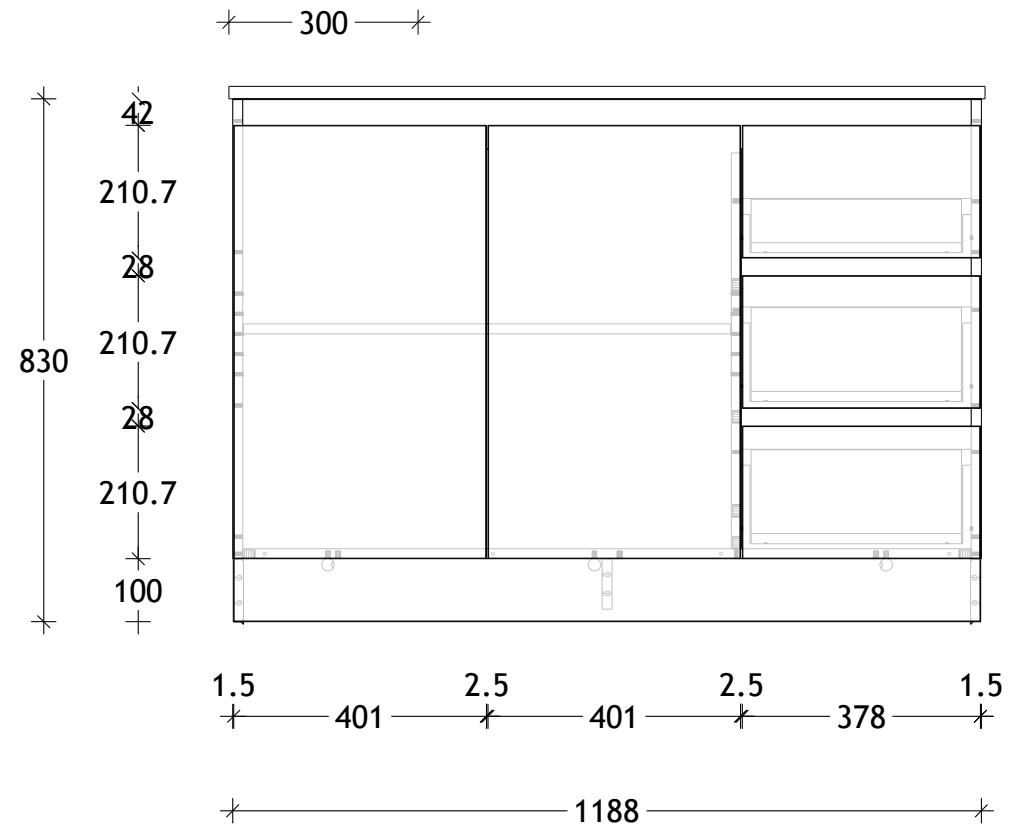

NAME:	GQETR1200WK
SIZE:	1200
WK/WH:	WITH KICK
CONFIGURATION:	CENTRE BOWL

PLEASE NOTE: Do not perform any plumbing rough in prior to taking delivery of your vanity, as all measurements are nominal and are subject to change. Measure exact locations from your vanity once it is on site.