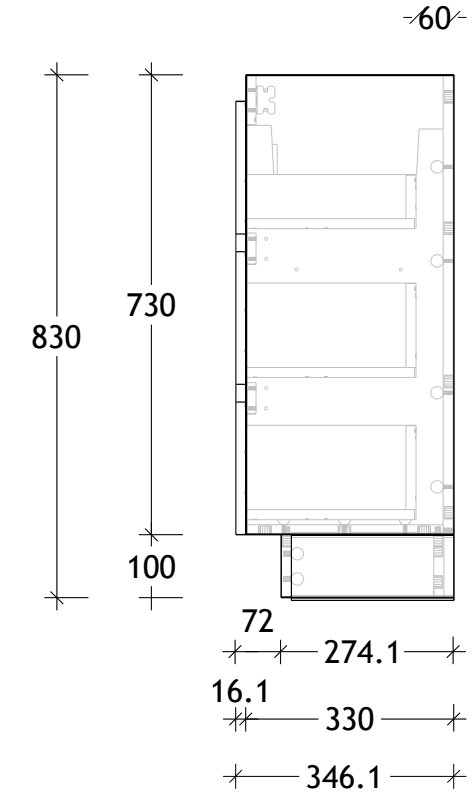

NAME:	GQETR1200WK
SIZE:	1200
WK/WH:	WITH KICK
CONFIGURATION:	CENTRE BOWL

PLEASE NOTE: Do not perform any plumbing rough in prior to taking delivery of your vanity, as all measurements are nominal and are subject to change. Measure exact locations from your vanity once it is on site.