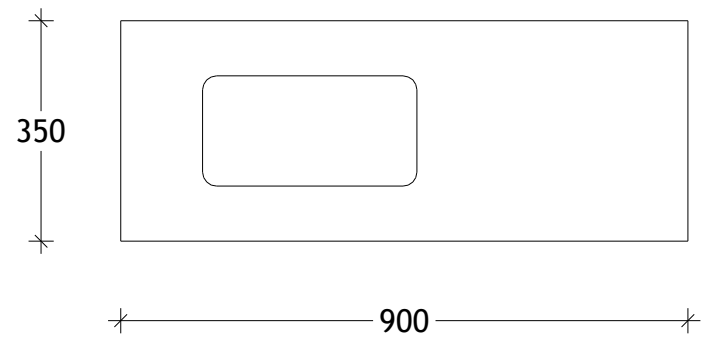

NAME:	GQETR0900WK
SIZE:	900
WK/WH:	WITH KICK
CONFIGURATION:	CENTRE BOWL

PLEASE NOTE: Do not perform any plumbing rough in prior to taking delivery of your vanity, as all measurements are nominal and are subject to change. Measure exact locations from your vanity once it is on site.