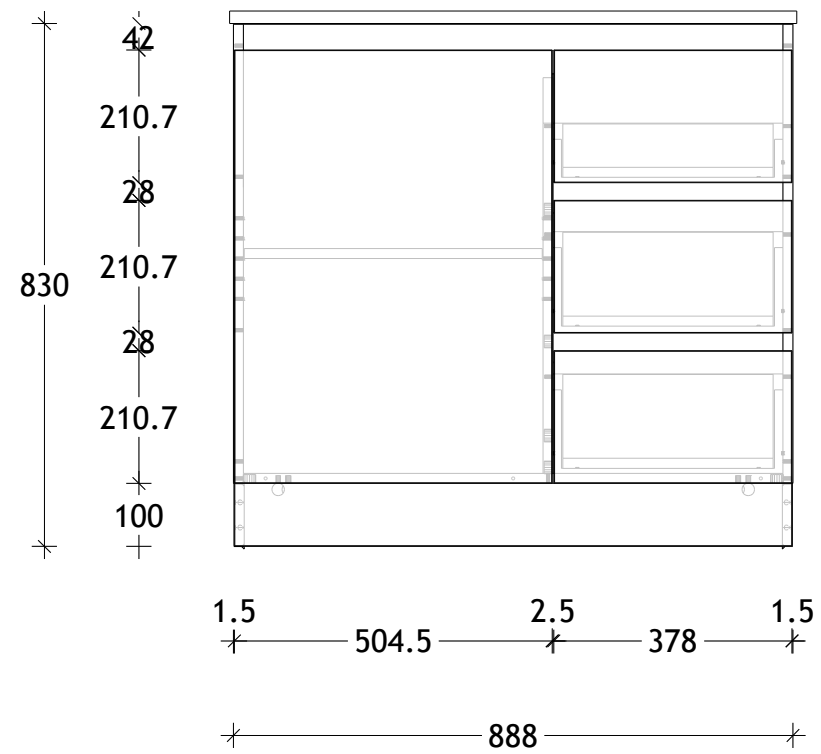

NAME:	GQETR0900WK
SIZE:	900
WK/WH:	WITH KICK
CONFIGURATION:	CENTRE BOWL

PLEASE NOTE: Do not perform any plumbing rough in prior to taking delivery of your vanity, as all measurements are nominal and are subject to change. Measure exact locations from your vanity once it is on site.