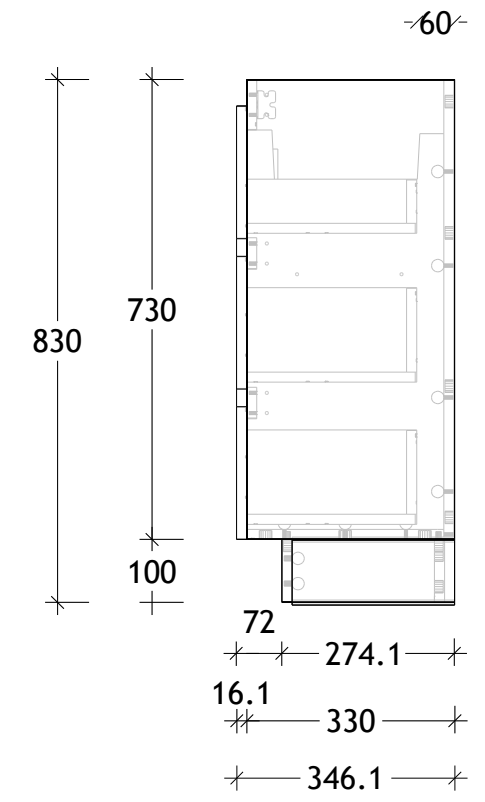

NAME:	GQETR0900WK
SIZE:	900
WK/WH:	WITH KICK
CONFIGURATION:	CENTRE BOWL

PLEASE NOTE: Do not perform any plumbing rough in prior to taking delivery of your vanity, as all measurements are nominal and are subject to change. Measure exact locations from your vanity once it is on site.