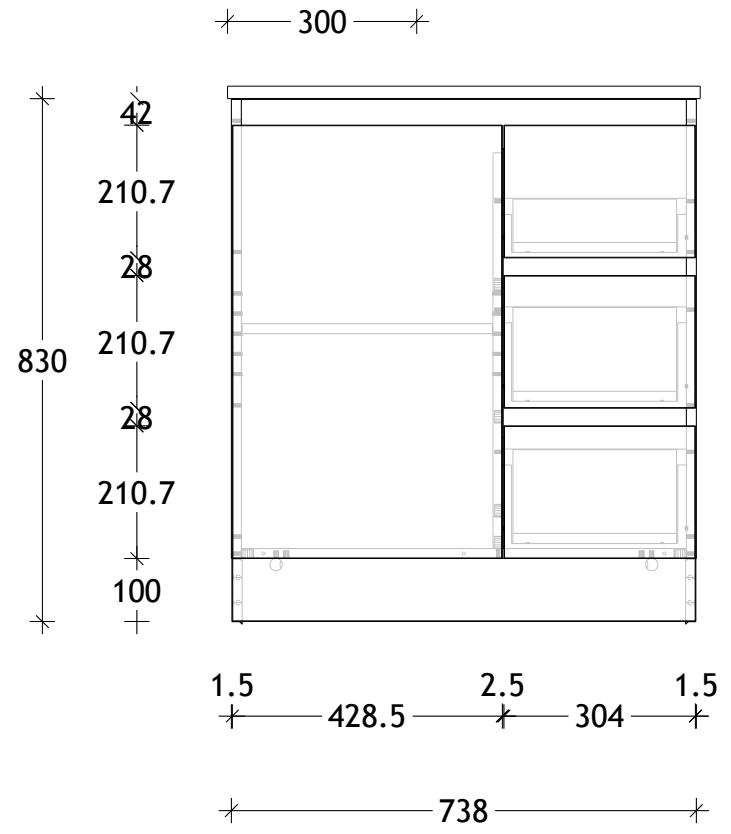

NAME:	GQETR0750WK
SIZE:	750
WK/WH:	WITH KICK
CONFIGURATION:	CENTRE BOWL

PLEASE NOTE: Do not perform any plumbing rough in prior to taking delivery of your vanity, as all measurements are nominal and are subject to change. Measure exact locations from your vanity once it is on site.