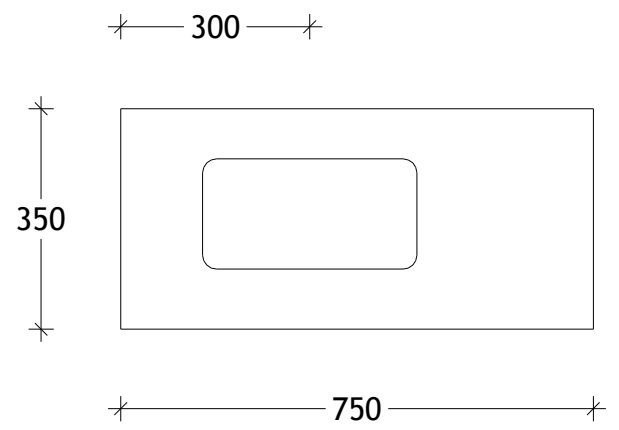

NAME:	GQETR0750WK
SIZE:	750
WK/WH:	WITH KICK
CONFIGURATION:	CENTRE BOWL

PLEASE NOTE: Do not perform any plumbing rough in prior to taking delivery of your vanity, as all measurements are nominal and are subject to change. Measure exact locations from your vanity once it is on site.