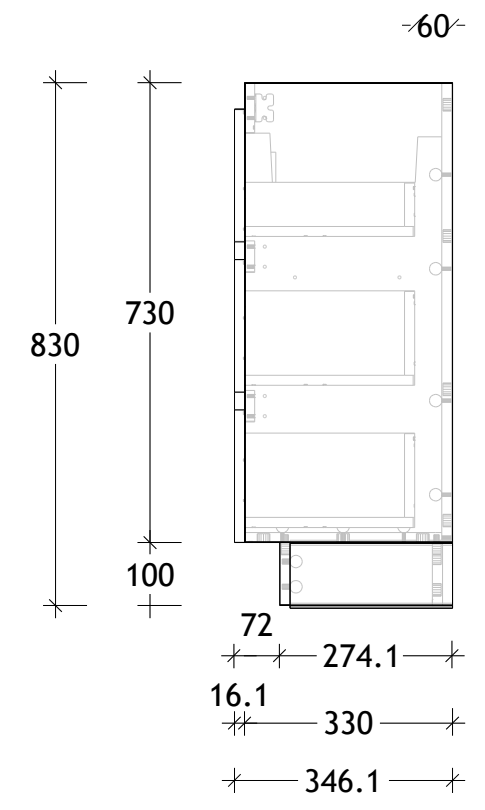

NAME:	GQETR0750WK
SIZE:	750
WK/WH:	WITH KICK
CONFIGURATION:	CENTRE BOWL

PLEASE NOTE: Do not perform any plumbing rough in prior to taking delivery of your vanity, as all measurements are nominal and are subject to change. Measure exact locations from your vanity once it is on site.