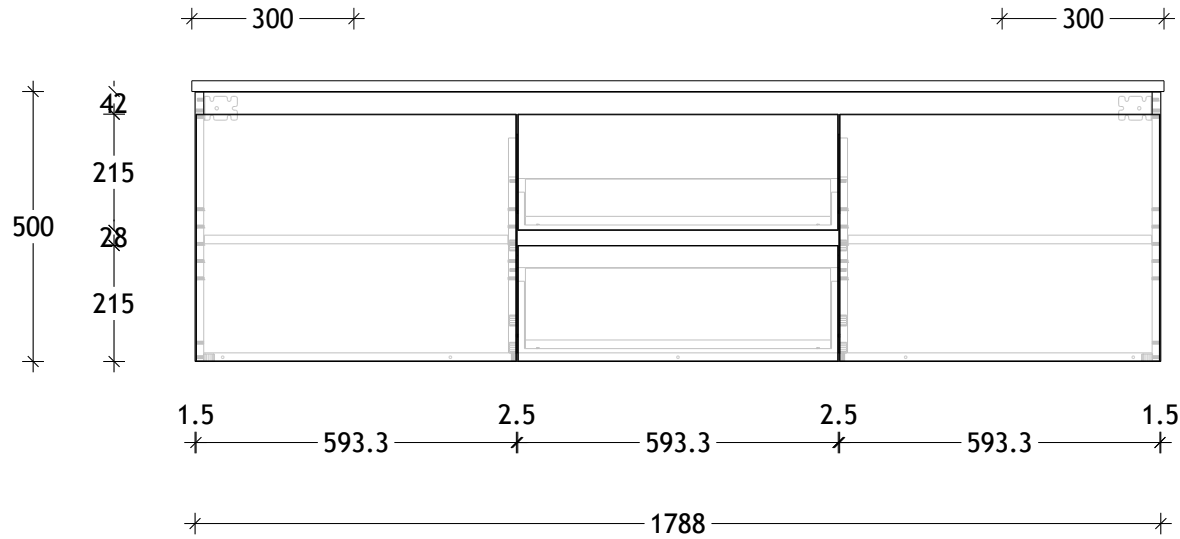

NAME:	GQETW1800WHD
SIZE:	1800
WK/WH:	WALL HUNG
CONFIGURATION:	DOUBLE BOWL

PLEASE NOTE: Do not perform any plumbing rough in prior to taking delivery of your vanity, as all measurements are nominal and are subject to change. Measure exact locations from your vanity once it is on site.