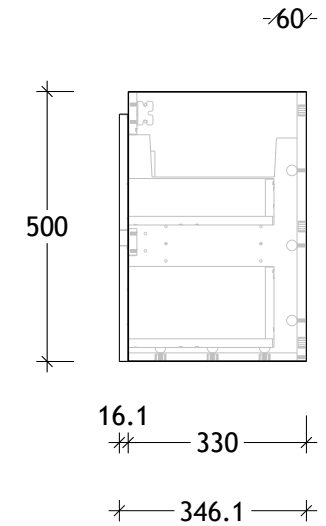

NAME:	GQETW1800WHD
SIZE:	1800
WK/WH:	WALL HUNG
CONFIGURATION:	DOUBLE BOWL

PLEASE NOTE: Do not perform any plumbing rough in prior to taking delivery of your vanity, as all measurements are nominal and are subject to change. Measure exact locations from your vanity once it is on site.