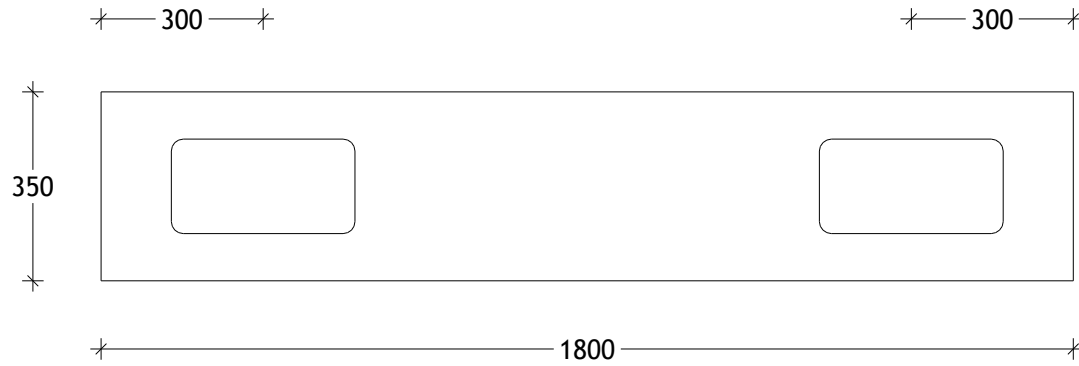

NAME:	GQETW1800WHD
SIZE:	1800
WK/WH:	WALL HUNG
CONFIGURATION:	DOUBLE BOWL

PLEASE NOTE: Do not perform any plumbing rough in prior to taking delivery of your vanity, as all measurements are nominal and are subject to change. Measure exact locations from your vanity once it is on site.