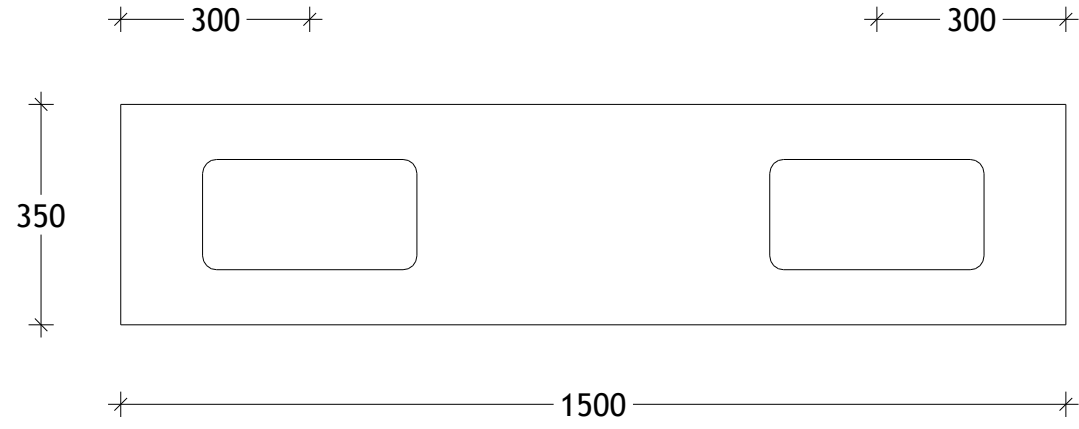

NAME:	GQETW1500WHD
SIZE:	1500
WK/WH:	WALL HUNG
CONFIGURATION:	DOUBLE BOWL

PLEASE NOTE: Do not perform any plumbing rough in prior to taking delivery of your vanity, as all measurements are nominal and are subject to change. Measure exact locations from your vanity once it is on site.