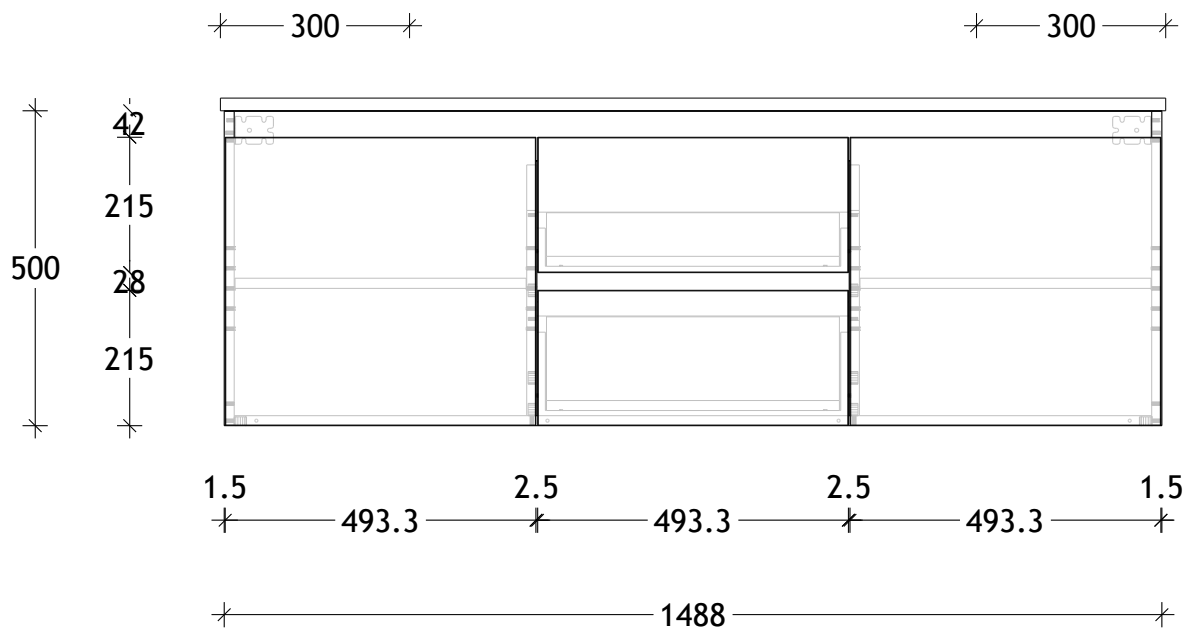

NAME:	GQETW1500WHD
SIZE:	1500
WK/WH:	WALL HUNG
CONFIGURATION:	DOUBLE BOWL

PLEASE NOTE: Do not perform any plumbing rough in prior to taking delivery of your vanity, as all measurements are nominal and are subject to change. Measure exact locations from your vanity once it is on site.