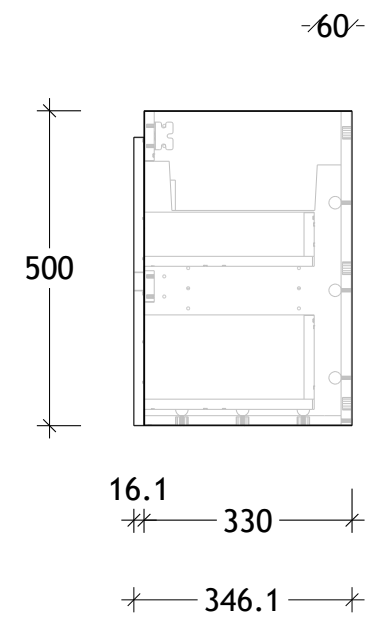

NAME:	GQETW1500WHD
SIZE:	1500
WK/WH:	WALL HUNG
CONFIGURATION:	DOUBLE BOWL

PLEASE NOTE: Do not perform any plumbing rough in prior to taking delivery of your vanity, as all measurements are nominal and are subject to change. Measure exact locations from your vanity once it is on site.