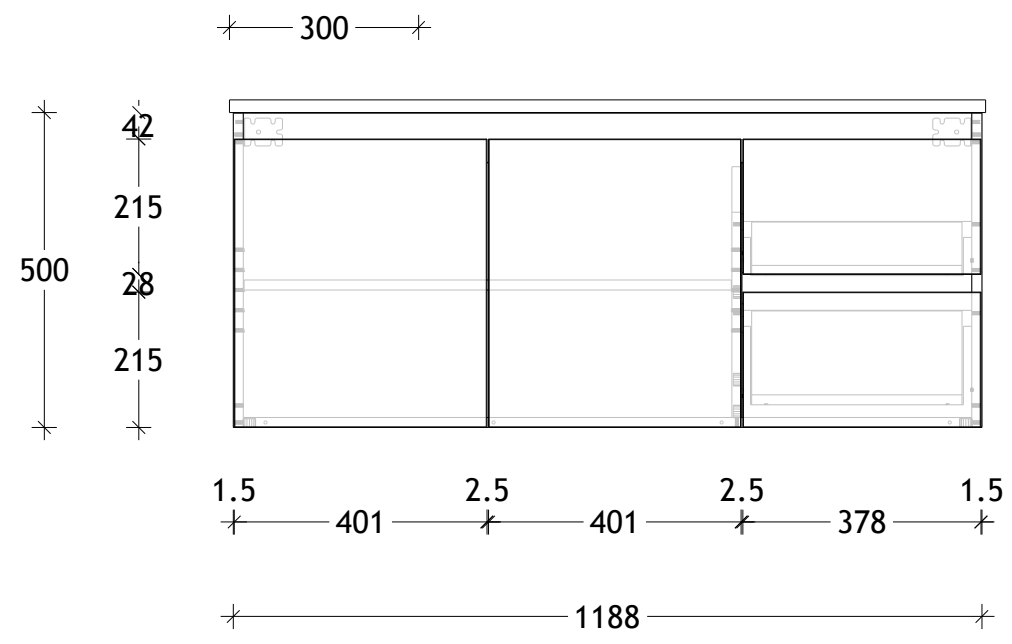

NAME:	GQETW1200WH
SIZE:	1200
WK/WH:	WALL HUNG
CONFIGURATION:	CENTRE BOWL

PLEASE NOTE: Do not perform any plumbing rough in prior to taking delivery of your vanity, as all measurements are nominal and are subject to change. Measure exact locations from your vanity once it is on site.