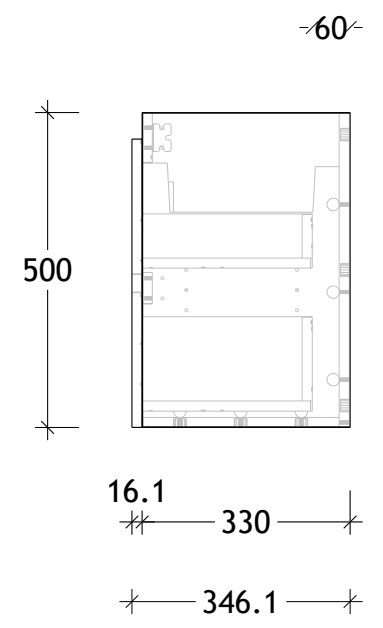

NAME:	GQETW1200WH
SIZE:	1200
WK/WH:	WALL HUNG
CONFIGURATION:	CENTRE BOWL

PLEASE NOTE: Do not perform any plumbing rough in prior to taking delivery of your vanity, as all measurements are nominal and are subject to change. Measure exact locations from your vanity once it is on site.