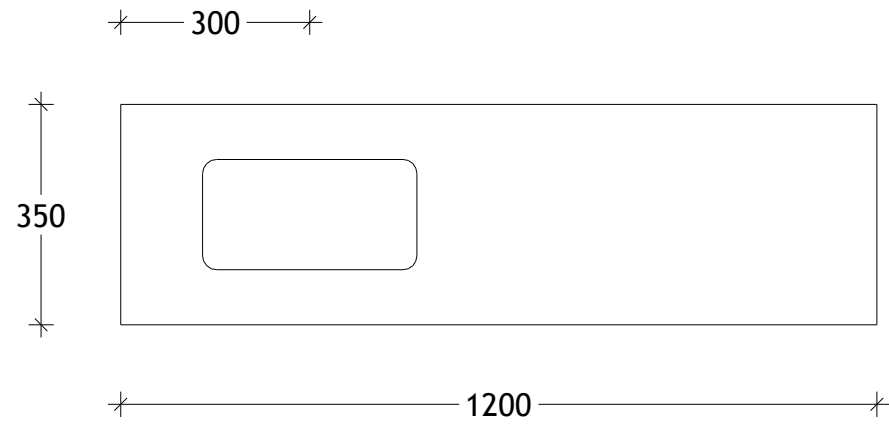

NAME:	GQETW1200WH
SIZE:	1200
WK/WH:	WALL HUNG
CONFIGURATION:	CENTRE BOWL

PLEASE NOTE: Do not perform any plumbing rough in prior to taking delivery of your vanity, as all measurements are nominal and are subject to change. Measure exact locations from your vanity once it is on site.