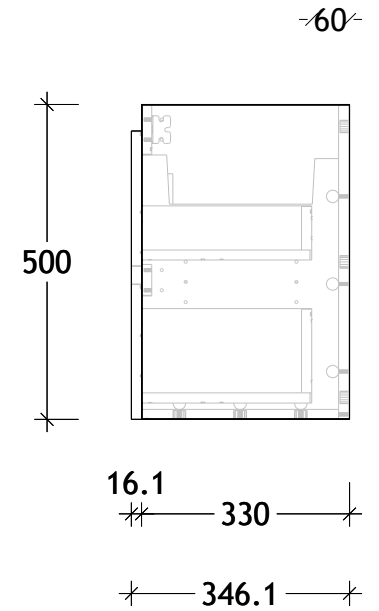

NAME:	GQETW0900WH
SIZE:	900
WK/WH:	WALL HUNG
CONFIGURATION:	CENTRE BOWL

PLEASE NOTE: Do not perform any plumbing rough in prior to taking delivery of your vanity, as all measurements are nominal and are subject to change. Measure exact locations from your vanity once it is on site.