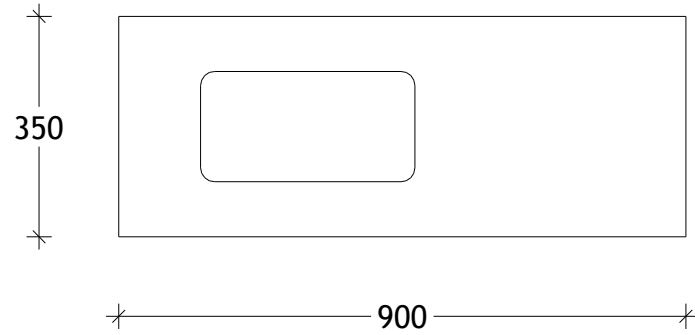

NAME:	GQETW0900WH
SIZE:	900
WK/WH:	WALL HUNG
CONFIGURATION:	CENTRE BOWL

PLEASE NOTE: Do not perform any plumbing rough in prior to taking delivery of your vanity, as all measurements are nominal and are subject to change. Measure exact locations from your vanity once it is on site.