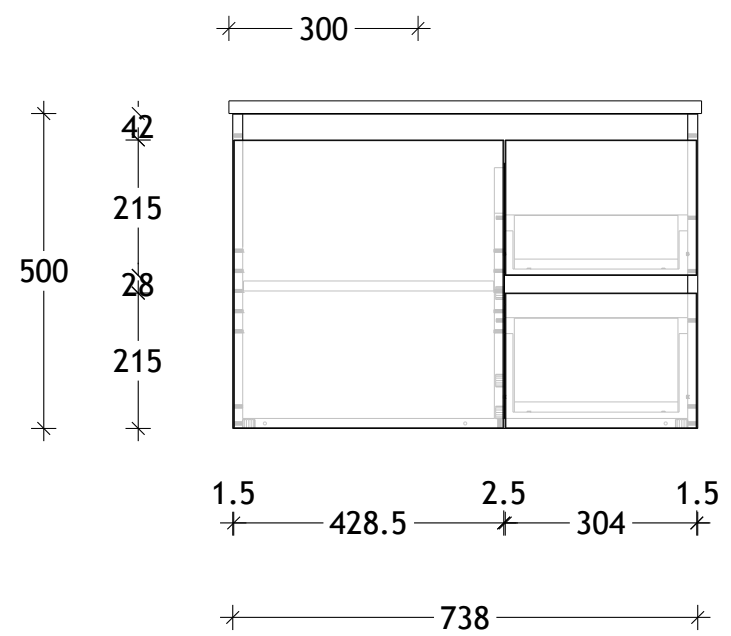

NAME:	GQETW0750WH
SIZE:	750
WK/WH:	WALL HUNG
CONFIGURATION:	CENTRE BOWL

PLEASE NOTE: Do not perform any plumbing rough in prior to taking delivery of your vanity, as all measurements are nominal and are subject to change. Measure exact locations from your vanity once it is on site.