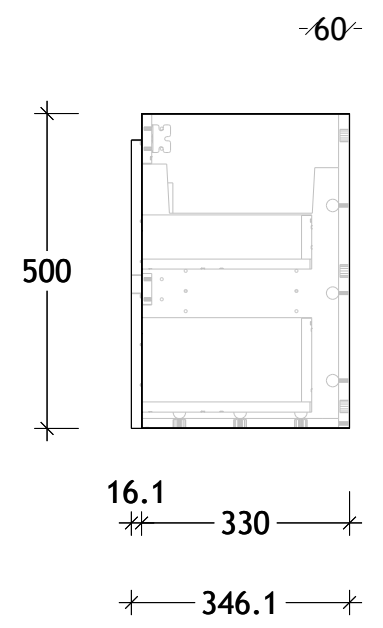

NAME:	GQETW0750WH
SIZE:	750
WK/WH:	WALL HUNG
CONFIGURATION:	CENTRE BOWL

PLEASE NOTE: Do not perform any plumbing rough in prior to taking delivery of your vanity, as all measurements are nominal and are subject to change. Measure exact locations from your vanity once it is on site.