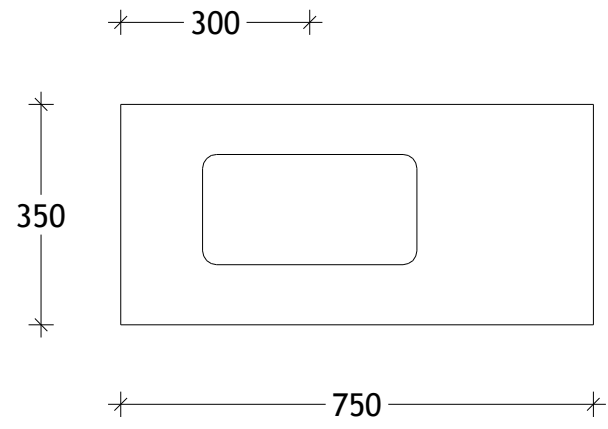

NAME:	GQETW0750WH
SIZE:	750
WK/WH:	WALL HUNG
CONFIGURATION:	CENTRE BOWL

PLEASE NOTE: Do not perform any plumbing rough in prior to taking delivery of your vanity, as all measurements are nominal and are subject to change. Measure exact locations from your vanity once it is on site.