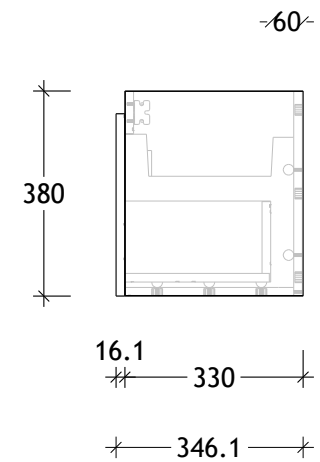

NAME:	GQESL1800WHD
SIZE:	1800
WK/WH:	WALL HUNG
CONFIGURATION:	DOUBLE BOWL

PLEASE NOTE: Do not perform any plumbing rough in prior to taking delivery of your vanity, as all measurements are nominal and are subject to change. Measure exact locations from your vanity once it is on site.