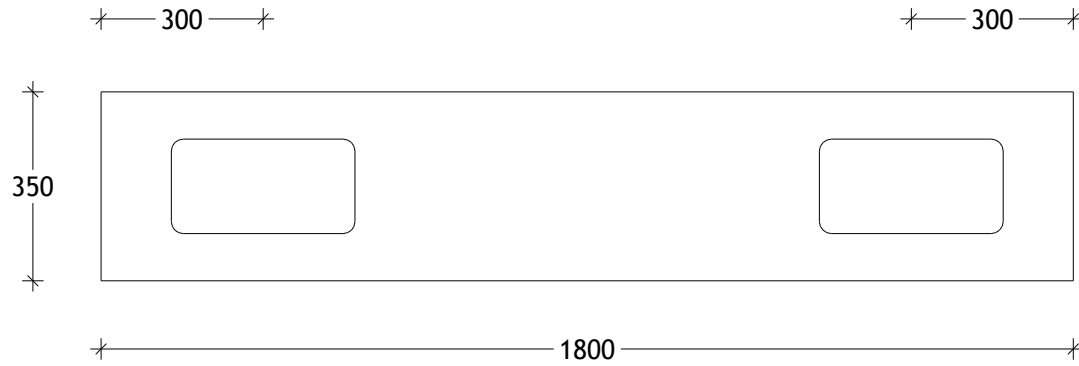

NAME:	GQESL1800WHD
SIZE:	1800
WK/WH:	WALL HUNG
CONFIGURATION:	DOUBLE BOWL

PLEASE NOTE: Do not perform any plumbing rough in prior to taking delivery of your vanity, as all measurements are nominal and are subject to change. Measure exact locations from your vanity once it is on site.