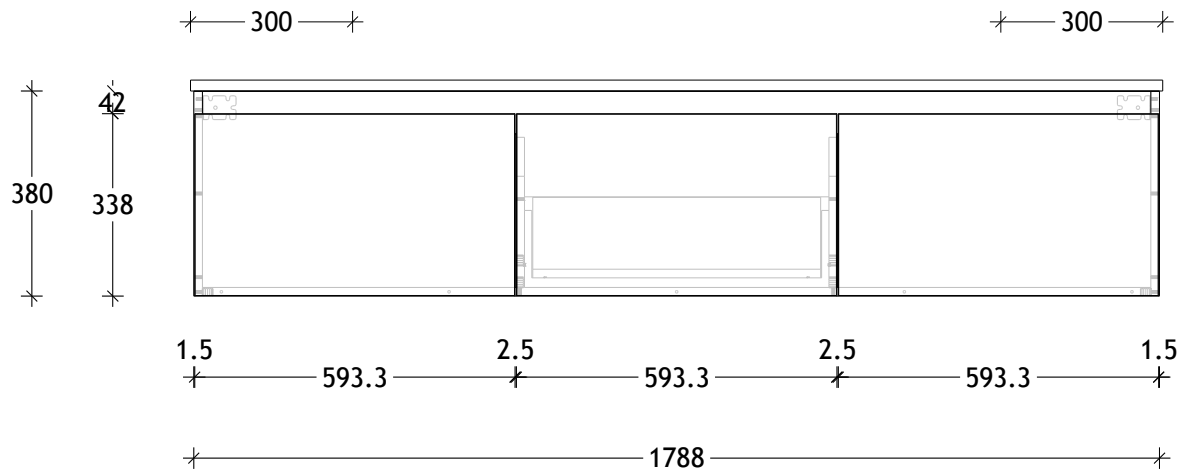

NAME:	GQESL1800WHD
SIZE:	1800
WK/WH:	WALL HUNG
CONFIGURATION:	DOUBLE BOWL

PLEASE NOTE: Do not perform any plumbing rough in prior to taking delivery of your vanity, as all measurements are nominal and are subject to change. Measure exact locations from your vanity once it is on site.