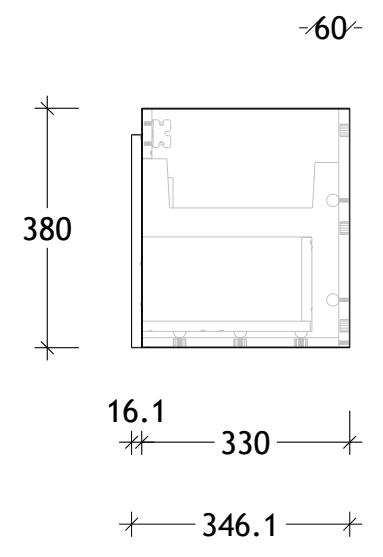

NAME:	GQESL1500WHD
SIZE:	1500
WK/WH:	WALL HUNG
CONFIGURATION:	DOUBLE BOWL

PLEASE NOTE: Do not perform any plumbing rough in prior to taking delivery of your vanity, as all measurements are nominal and are subject to change. Measure exact locations from your vanity once it is on site.