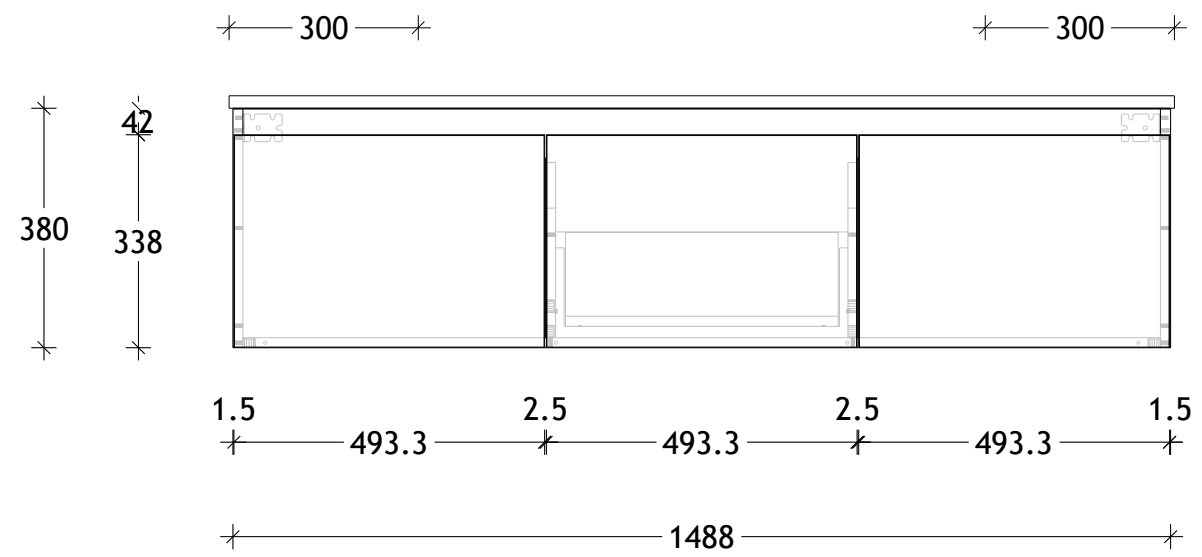

NAME:	GQESL1500WHD
SIZE:	1500
WK/WH:	WALL HUNG
CONFIGURATION:	DOUBLE BOWL

PLEASE NOTE: Do not perform any plumbing rough in prior to taking delivery of your vanity, as all measurements are nominal and are subject to change. Measure exact locations from your vanity once it is on site.