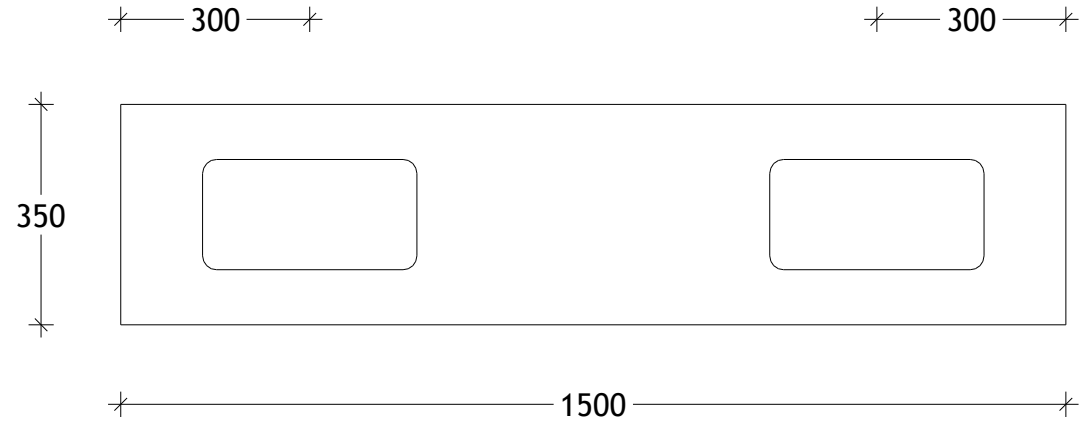

NAME:	GQESL1500WHD
SIZE:	1500
WK/WH:	WALL HUNG
CONFIGURATION:	DOUBLE BOWL

PLEASE NOTE: Do not perform any plumbing rough in prior to taking delivery of your vanity, as all measurements are nominal and are subject to change. Measure exact locations from your vanity once it is on site.