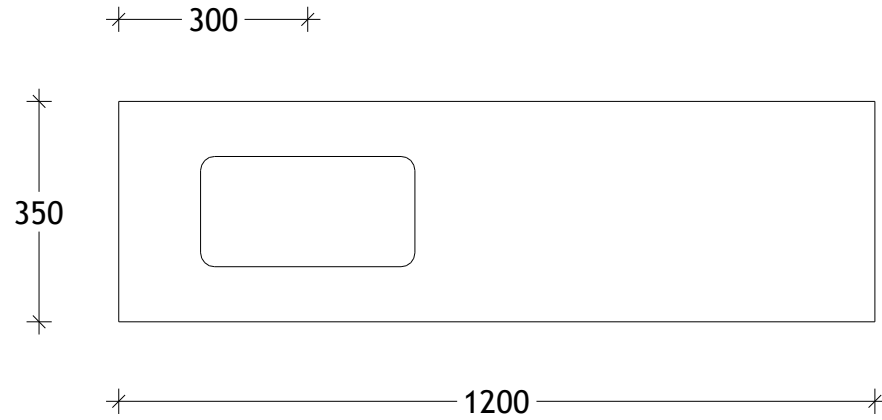

NAME:	GQESL1200WH
SIZE:	1200
WK/WH:	WALL HUNG
CONFIGURATION:	LEFT HAND BOWL

PLEASE NOTE: Do not perform any plumbing rough in prior to taking delivery of your vanity, as all measurements are nominal and are subject to change. Measure exact locations from your vanity once it is on site.