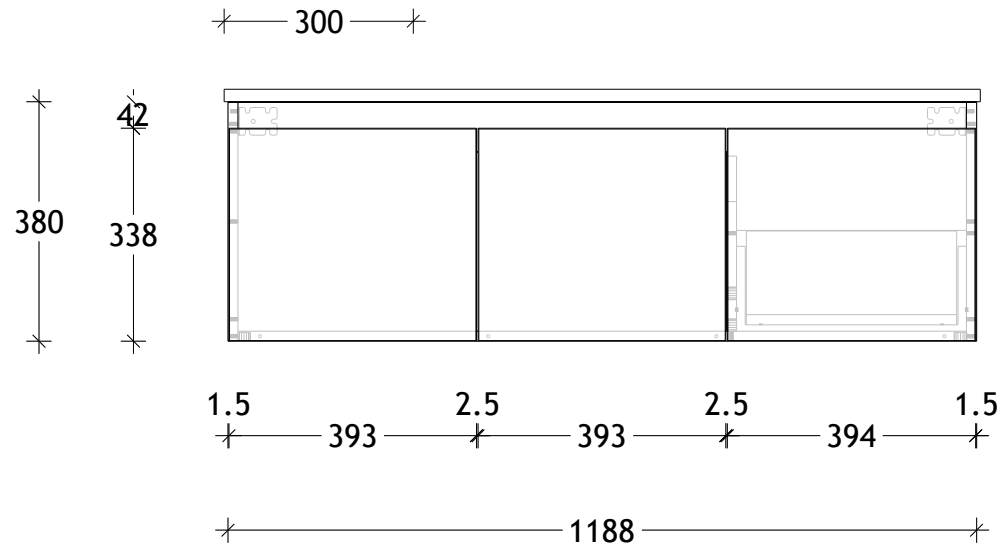

NAME:	GQESL1200WH
SIZE:	1200
WK/WH:	WALL HUNG
CONFIGURATION:	LEFT HAND BOWL

PLEASE NOTE: Do not perform any plumbing rough in prior to taking delivery of your vanity, as all measurements are nominal and are subject to change. Measure exact locations from your vanity once it is on site.