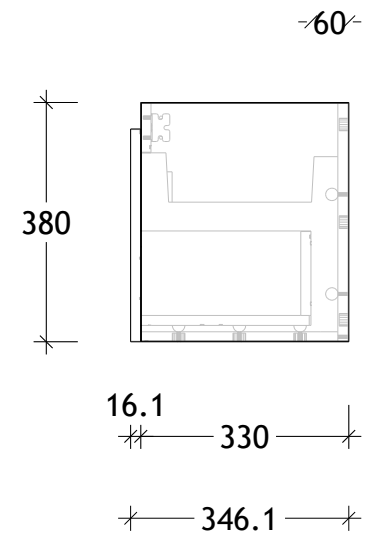

NAME:	GQESL1200WH
SIZE:	1200
WK/WH:	WALL HUNG
CONFIGURATION:	LEFT HAND BOWL

PLEASE NOTE: Do not perform any plumbing rough in prior to taking delivery of your vanity, as all measurements are nominal and are subject to change. Measure exact locations from your vanity once it is on site.