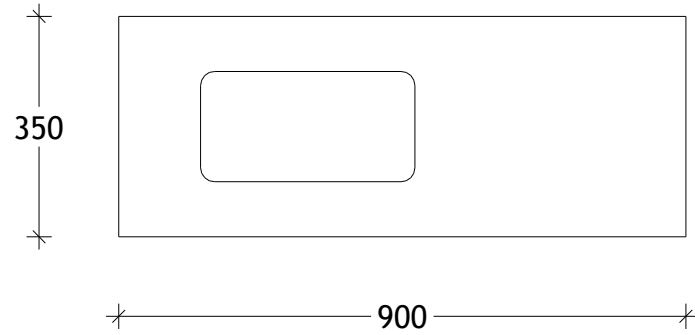

NAME:	GQESL0900WH
SIZE:	900
WK/WH:	WALL HUNG
CONFIGURATION:	LEFT HAND BOWL

PLEASE NOTE: Do not perform any plumbing rough in prior to taking delivery of your vanity, as all measurements are nominal and are subject to change. Measure exact locations from your vanity once it is on site.