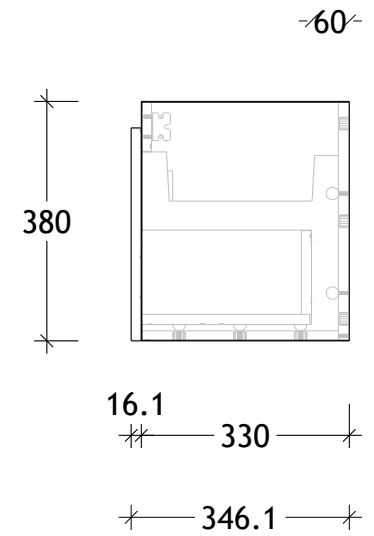

NAME:	GQESL0900WH
SIZE:	900
WK/WH:	WALL HUNG
CONFIGURATION:	LEFT HAND BOWL

PLEASE NOTE: Do not perform any plumbing rough in prior to taking delivery of your vanity, as all measurements are nominal and are subject to change. Measure exact locations from your vanity once it is on site.