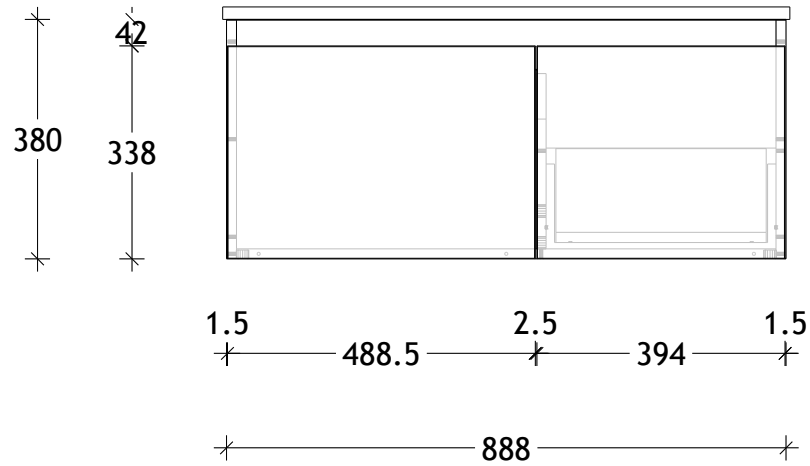

NAME:	GQESL0900WH
SIZE:	900
WK/WH:	WALL HUNG
CONFIGURATION:	LEFT HAND BOWL

PLEASE NOTE: Do not perform any plumbing rough in prior to taking delivery of your vanity, as all measurements are nominal and are subject to change. Measure exact locations from your vanity once it is on site.