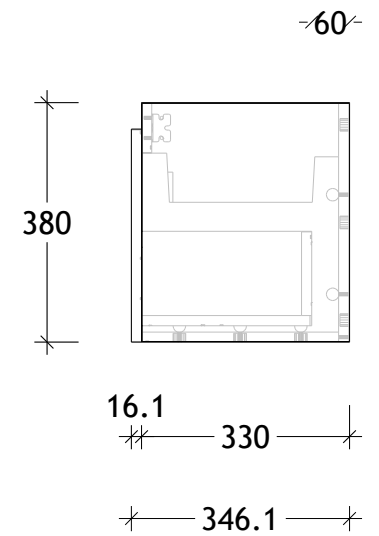

NAME:	GQESL0750WH
SIZE:	750
WK/WH:	WALL HUNG
CONFIGURATION:	LEFT HAND BOWL

PLEASE NOTE: Do not perform any plumbing rough in prior to taking delivery of your vanity, as all measurements are nominal and are subject to change. Measure exact locations from your vanity once it is on site.