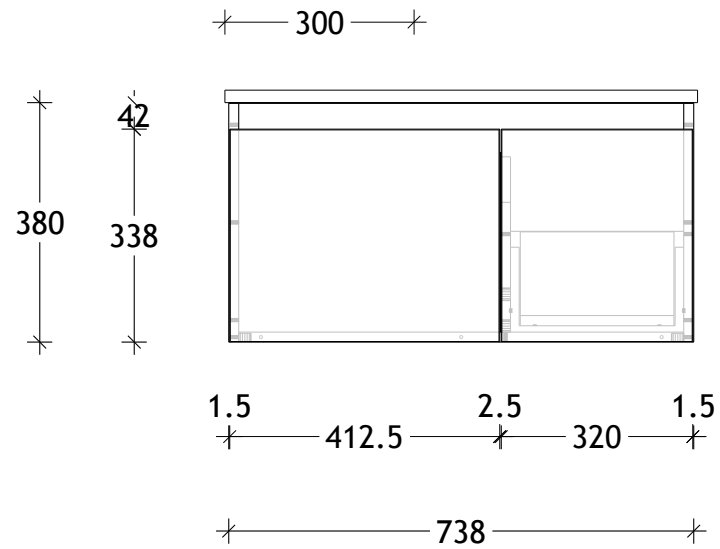

NAME:	GQESL0750WH
SIZE:	750
WK/WH:	WALL HUNG
CONFIGURATION:	LEFT HAND BOWL

PLEASE NOTE: Do not perform any plumbing rough in prior to taking delivery of your vanity, as all measurements are nominal and are subject to change. Measure exact locations from your vanity once it is on site.