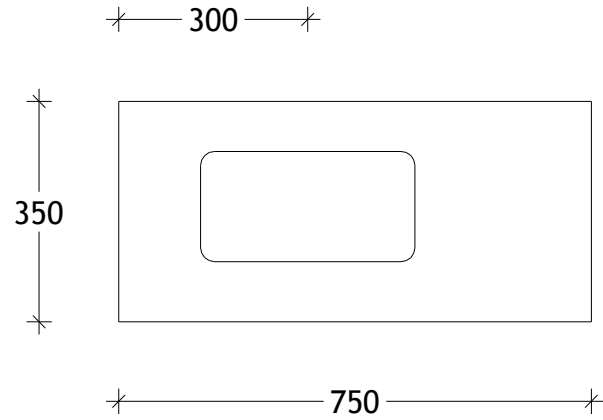

NAME:	GQESL0750WH
SIZE:	750
WK/WH:	WALL HUNG
CONFIGURATION:	LEFT HAND BOWL

PLEASE NOTE: Do not perform any plumbing rough in prior to taking delivery of your vanity, as all measurements are nominal and are subject to change. Measure exact locations from your vanity once it is on site.