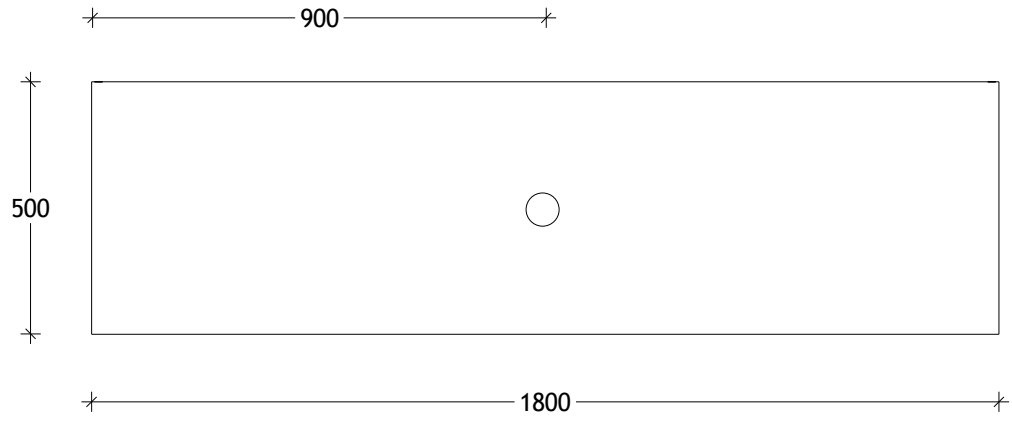

NAME:	GQTR1800WKS
SIZE:	1800
WK/WH:	WITH KICK
CONFIGURATION:	CENTRE BOWL

PLEASE NOTE: Do not perform any plumbing rough in prior to taking delivery of your vanity, as all measurements are nominal and are subject to change. Measure exact locations from your vanity once it is on site.