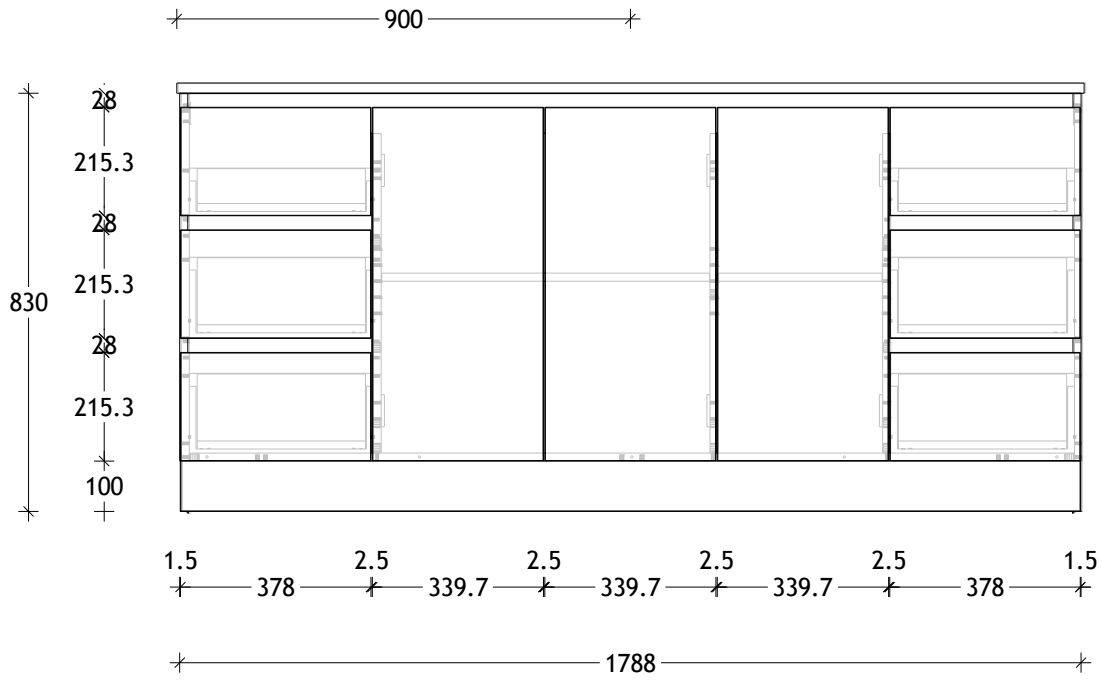

NAME:	GQTR1800WKS
SIZE:	1800
WK/WH:	WITH KICK
CONFIGURATION:	CENTRE BOWL

PLEASE NOTE: Do not perform any plumbing rough in prior to taking delivery of your vanity, as all measurements are nominal and are subject to change. Measure exact locations from your vanity once it is on site.