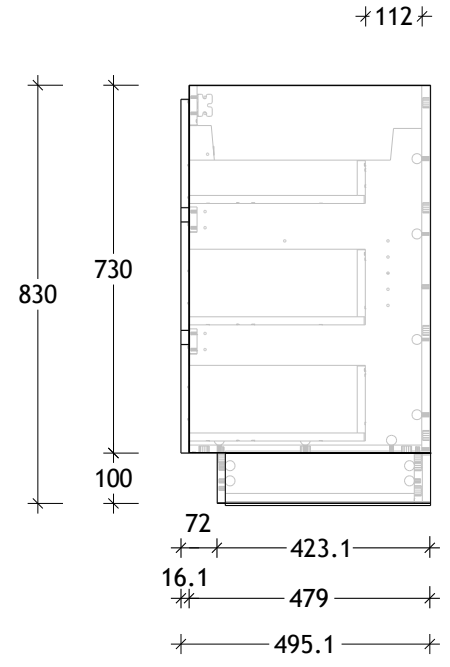

NAME:	GQTR1800WKS
SIZE:	1800
WK/WH:	WITH KICK
CONFIGURATION:	CENTRE BOWL

PLEASE NOTE: Do not perform any plumbing rough in prior to taking delivery of your vanity, as all measurements are nominal and are subject to change. Measure exact locations from your vanity once it is on site.