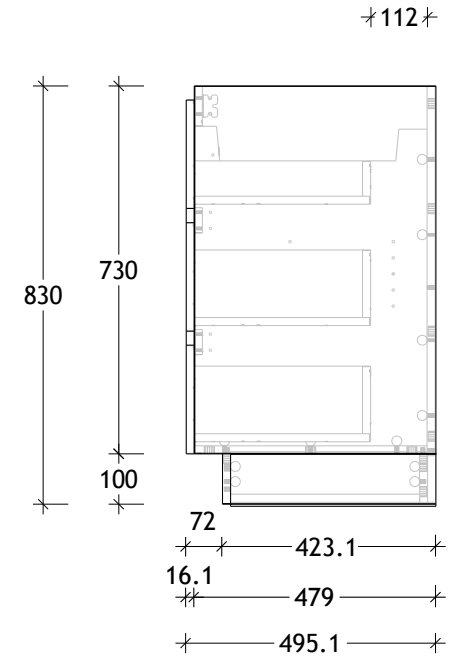

|                |             |
|----------------|-------------|
| NAME:          | GQTR1800WKD |
| SIZE:          | 1800        |
| WK/WH:         | WITH KICK   |
| CONFIGURATION: | DOUBLE BOWL |

PLEASE NOTE: Do not perform any plumbing rough in prior to taking delivery of your vanity, as all measurements are nominal and are subject to change. Measure exact locations from your vanity once it is on site.