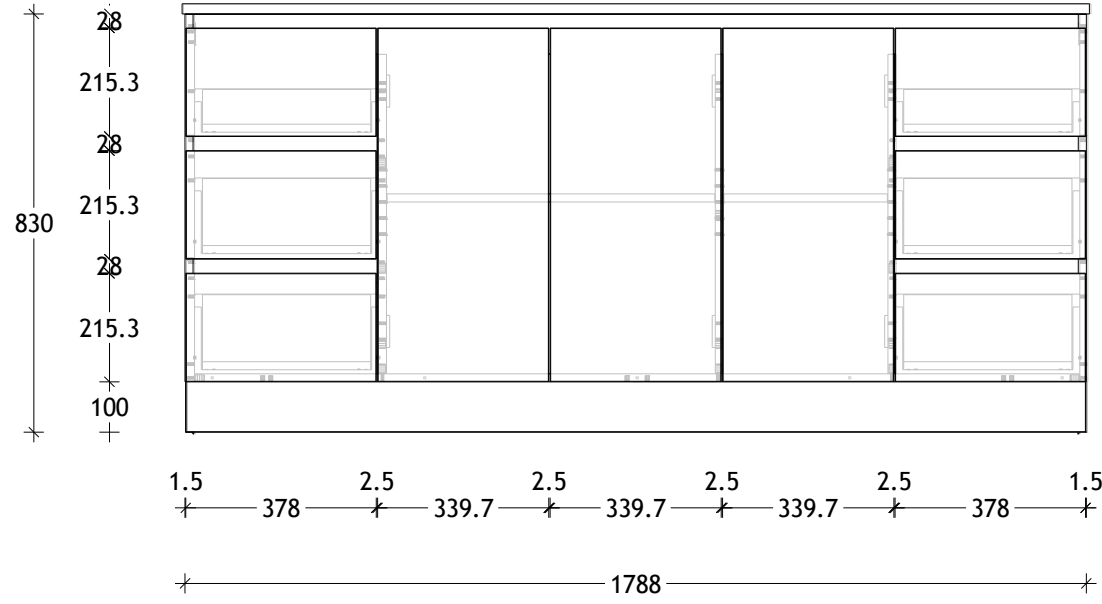

|                |             |
|----------------|-------------|
| NAME:          | GQTR1800WKD |
| SIZE:          | 1800        |
| WK/WH:         | WITH KICK   |
| CONFIGURATION: | DOUBLE BOWL |

PLEASE NOTE: Do not perform any plumbing rough in prior to taking delivery of your vanity, as all measurements are nominal and are subject to change. Measure exact locations from your vanity once it is on site.