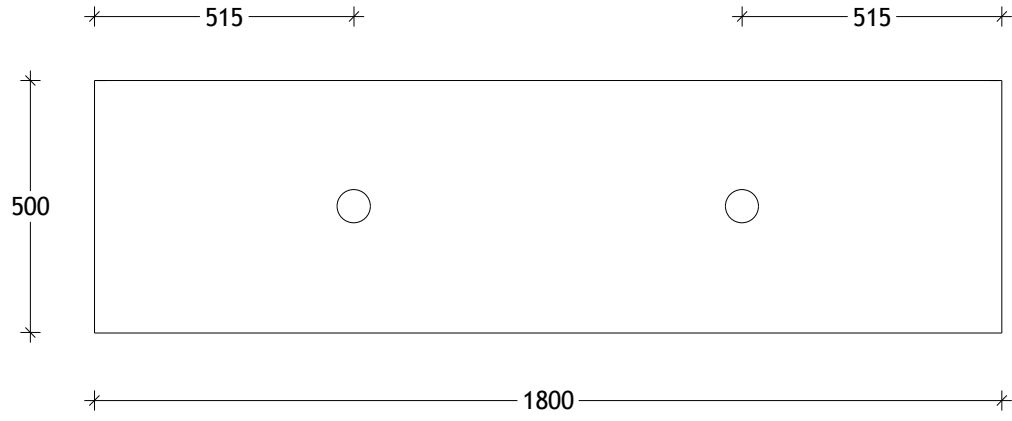

|                |             |
|----------------|-------------|
| NAME:          | GQTR1800WKD |
| SIZE:          | 1800        |
| WK/WH:         | WITH KICK   |
| CONFIGURATION: | DOUBLE BOWL |

PLEASE NOTE: Do not perform any plumbing rough in prior to taking delivery of your vanity, as all measurements are nominal and are subject to change. Measure exact locations from your vanity once it is on site.