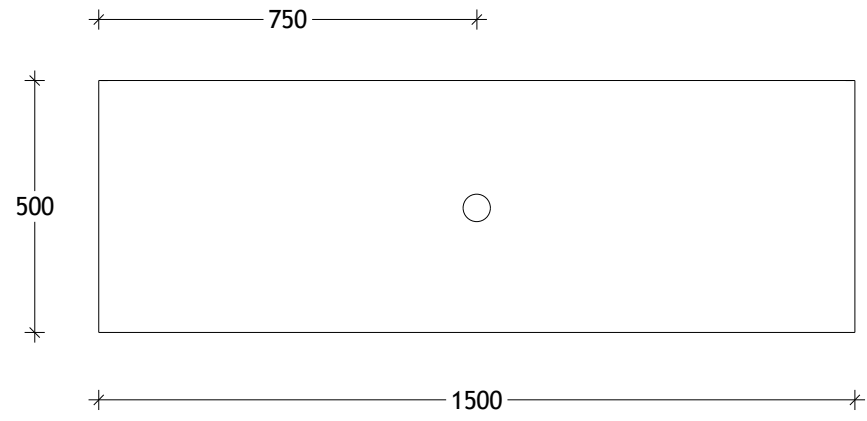

NAME:	GQTR1500WKS
SIZE:	1500
WK/WH:	WITH KICK
CONFIGURATION:	CENTRE BOWL

PLEASE NOTE: Do not perform any plumbing rough in prior to taking delivery of your vanity, as all measurements are nominal and are subject to change. Measure exact locations from your vanity once it is on site.