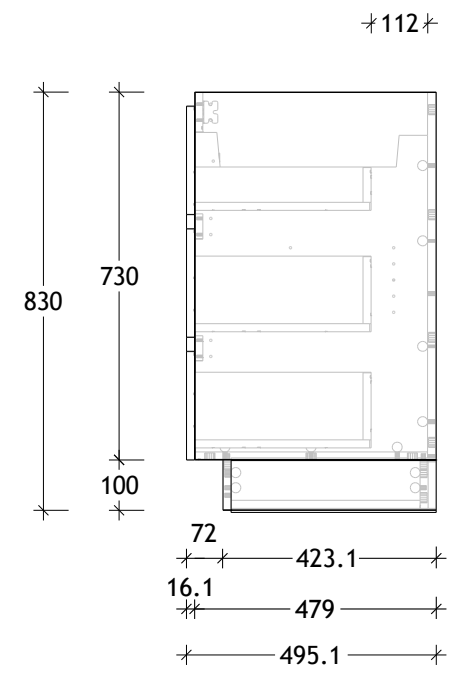

NAME:	GQTR1500WKS
SIZE:	1500
WK/WH:	WITH KICK
CONFIGURATION:	CENTRE BOWL

PLEASE NOTE: Do not perform any plumbing rough in prior to taking delivery of your vanity, as all measurements are nominal and are subject to change. Measure exact locations from your vanity once it is on site.