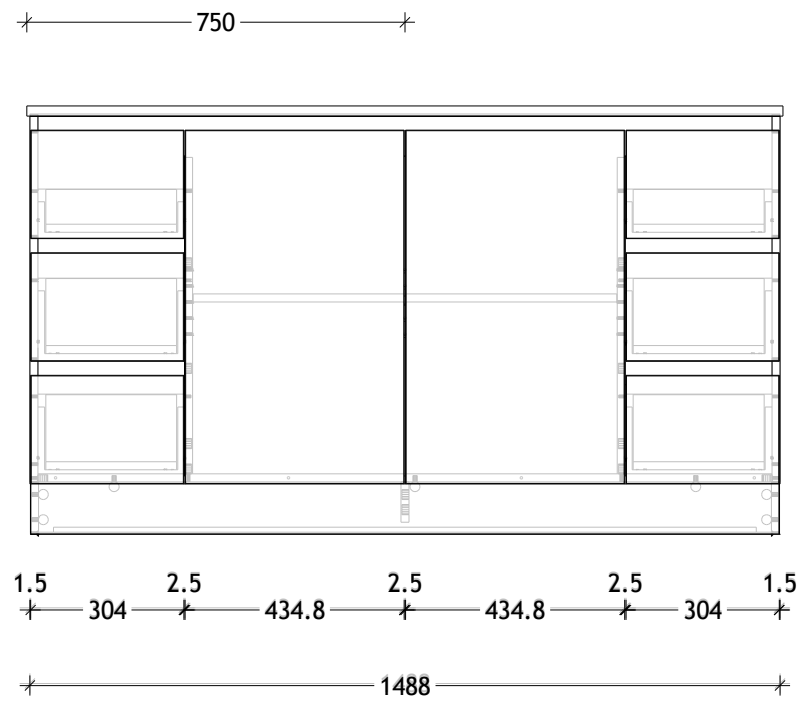

NAME:	GQTR1500WKS
SIZE:	1500
WK/WH:	WITH KICK
CONFIGURATION:	CENTRE BOWL

PLEASE NOTE: Do not perform any plumbing rough in prior to taking delivery of your vanity, as all measurements are nominal and are subject to change. Measure exact locations from your vanity once it is on site.