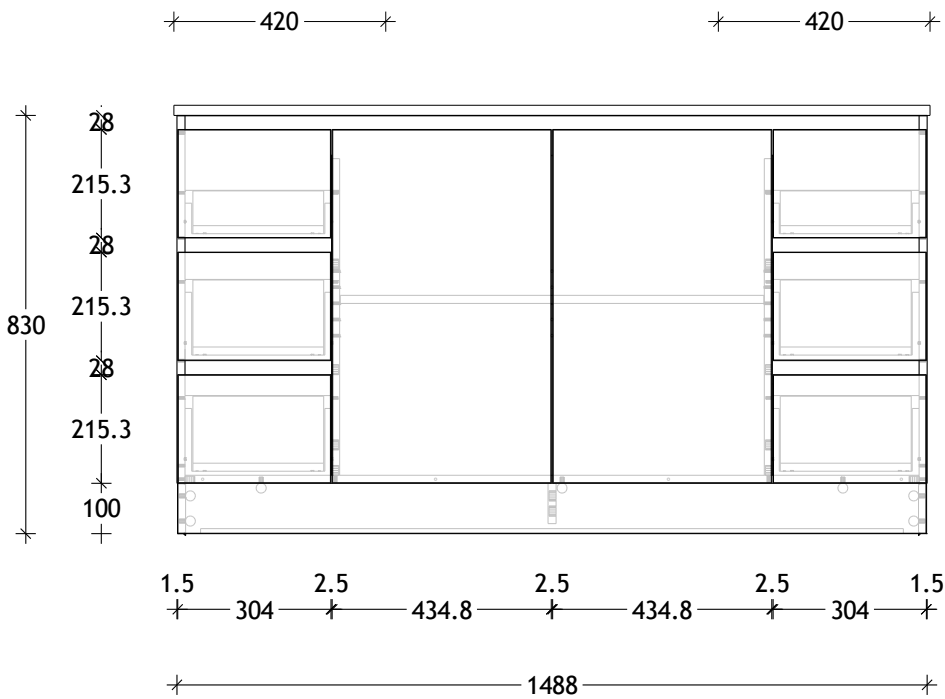

NAME:	GQTR1500WKD
SIZE:	1500
WK/WH:	WITH KICK
CONFIGURATION:	DOUBLE BOWL

PLEASE NOTE: Do not perform any plumbing rough in prior to taking delivery of your vanity, as all measurements are nominal and are subject to change. Measure exact locations from your vanity once it is on site.