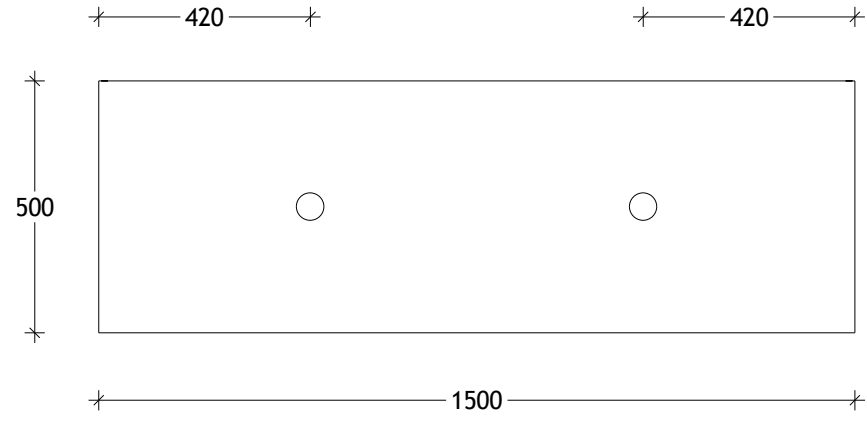

NAME:	GQTR1500WKD
SIZE:	1500
WK/WH:	WITH KICK
CONFIGURATION:	DOUBLE BOWL

PLEASE NOTE: Do not perform any plumbing rough in prior to taking delivery of your vanity, as all measurements are nominal and are subject to change. Measure exact locations from your vanity once it is on site.