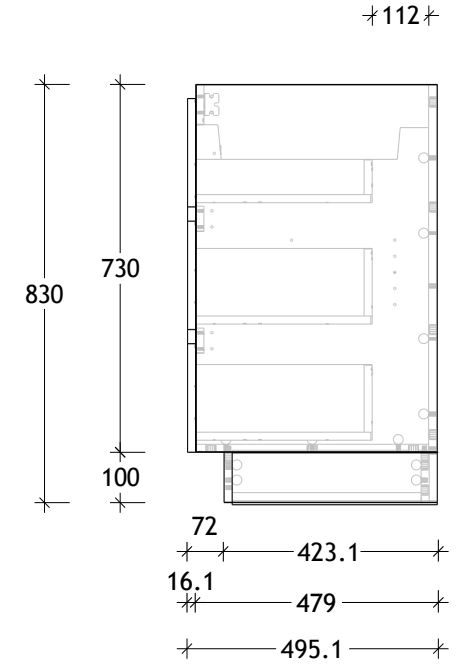

NAME:	GQTR1500WKD
SIZE:	1500
WK/WH:	WITH KICK
CONFIGURATION:	DOUBLE BOWL

PLEASE NOTE: Do not perform any plumbing rough in prior to taking delivery of your vanity, as all measurements are nominal and are subject to change. Measure exact locations from your vanity once it is on site.