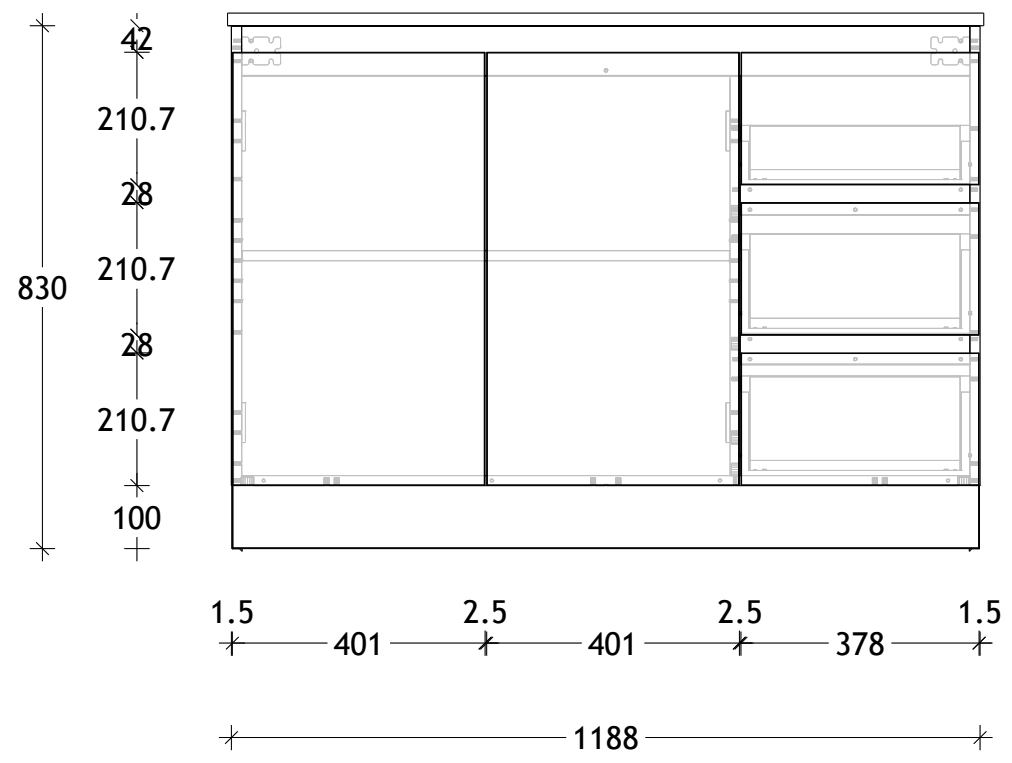

NAME:	GQTR1200WKS
SIZE:	1200
WK/WH:	WITH KICK
CONFIGURATION:	CENTRE BOWL

1200

600

112

PLEASE NOTE: Do not perform any plumbing rough in prior to taking delivery of your vanity, as all measurements are nominal and are subject to change. Measure exact locations from your vanity once it is on site.