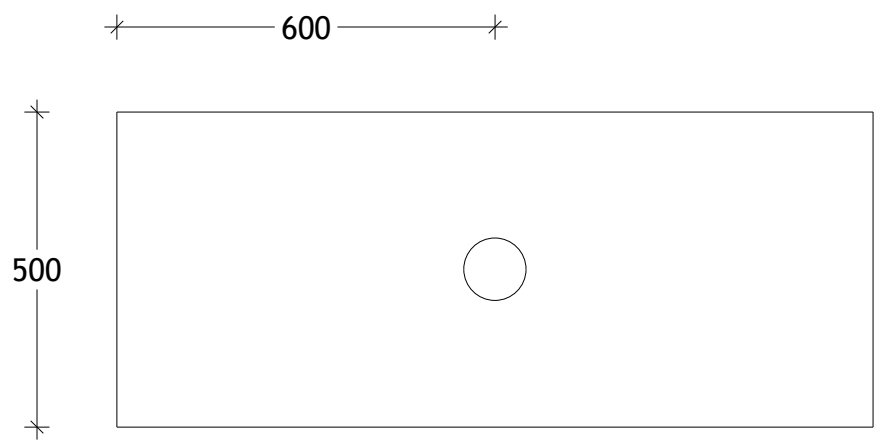

NAME:	GQTR1200WKS
SIZE:	1200
WK/WH:	WITH KICK
CONFIGURATION:	CENTRE BOWL

1200

600

112

PLEASE NOTE: Do not perform any plumbing rough in prior to taking delivery of your vanity, as all measurements are nominal and are subject to change. Measure exact locations from your vanity once it is on site.