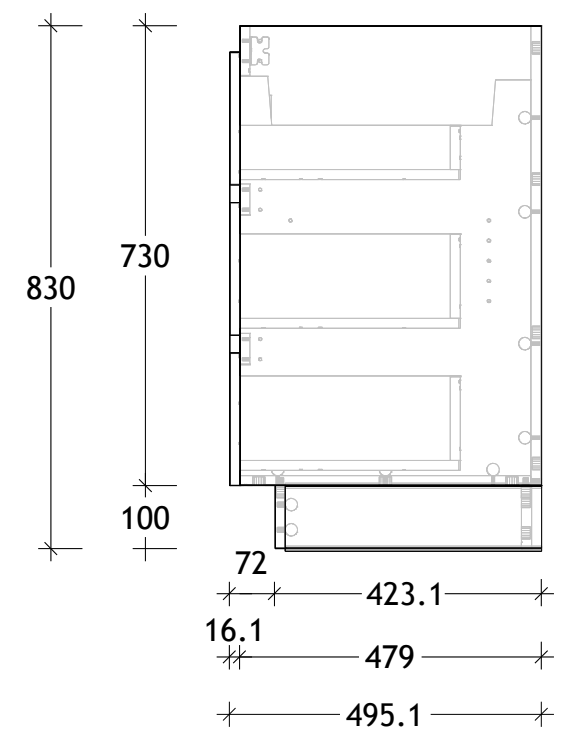

NAME:	GQTR1200WKS
SIZE:	1200
WK/WH:	WITH KICK
CONFIGURATION:	CENTRE BOWL

1200

600

112

PLEASE NOTE: Do not perform any plumbing rough in prior to taking delivery of your vanity, as all measurements are nominal and are subject to change. Measure exact locations from your vanity once it is on site.