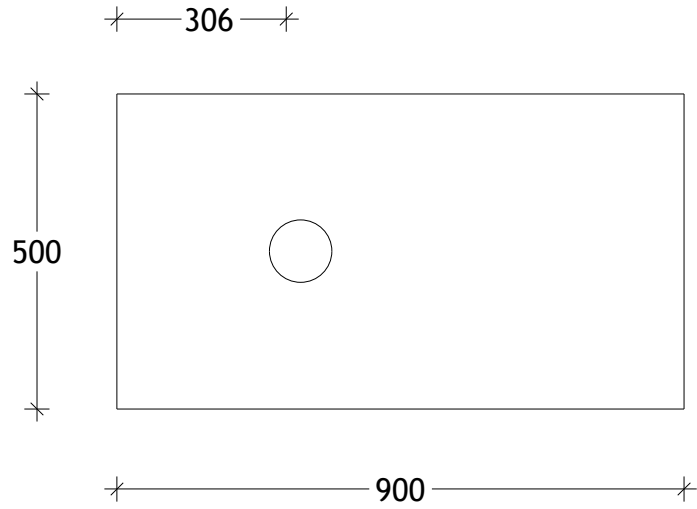

NAME:	GQTR0900WKL
SIZE:	900
WK/WH:	WITHC KICK
CONFIGURATION:	LEFT BOWL

306

112

PLEASE NOTE: Do not perform any plumbing rough in prior to taking delivery of your vanity, as all measurements are nominal and are subject to change. Measure exact locations from your vanity once it is on site.