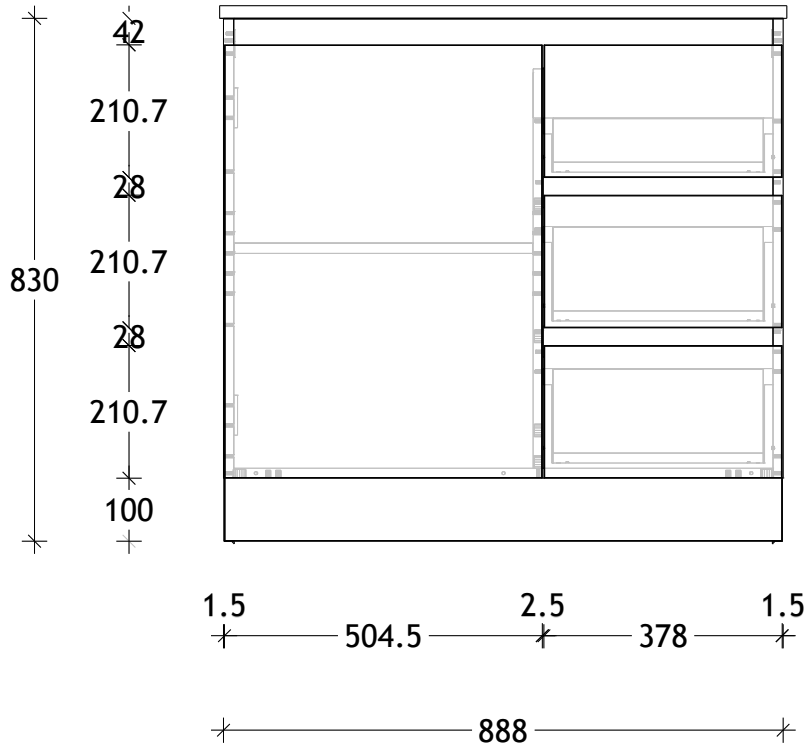

NAME:	GQTR0900WKL
SIZE:	900
WK/WH:	WITHC KICK
CONFIGURATION:	LEFT BOWL

306

112

PLEASE NOTE: Do not perform any plumbing rough in prior to taking delivery of your vanity, as all measurements are nominal and are subject to change. Measure exact locations from your vanity once it is on site.