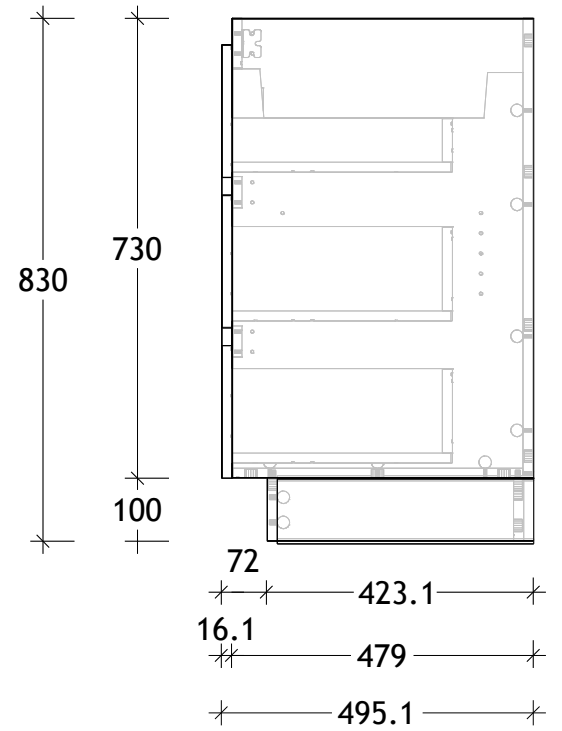

NAME:	GQTR0900WKL
SIZE:	900
WK/WH:	WITHC KICK
CONFIGURATION:	LEFT BOWL

306

112

PLEASE NOTE: Do not perform any plumbing rough in prior to taking delivery of your vanity, as all measurements are nominal and are subject to change. Measure exact locations from your vanity once it is on site.