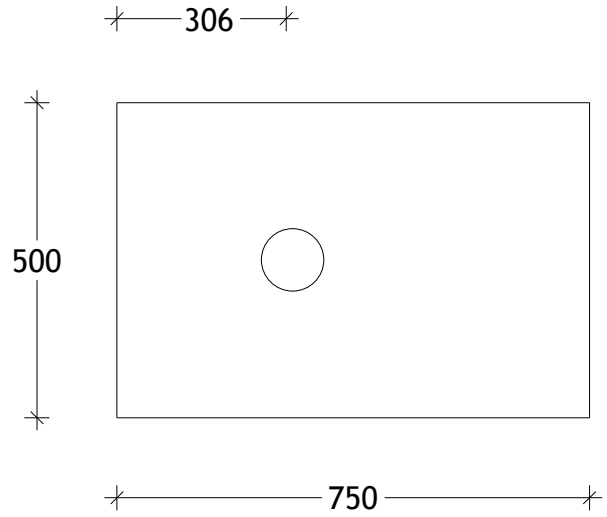

NAME:	GQTR0750WKL
SIZE:	750
WK/WH:	WITH KICK
CONFIGURATION:	LEFT BOWL

PLEASE NOTE: Do not perform any plumbing rough in prior to taking delivery of your vanity, as all measurements are nominal and are subject to change. Measure exact locations from your vanity once it is on site.