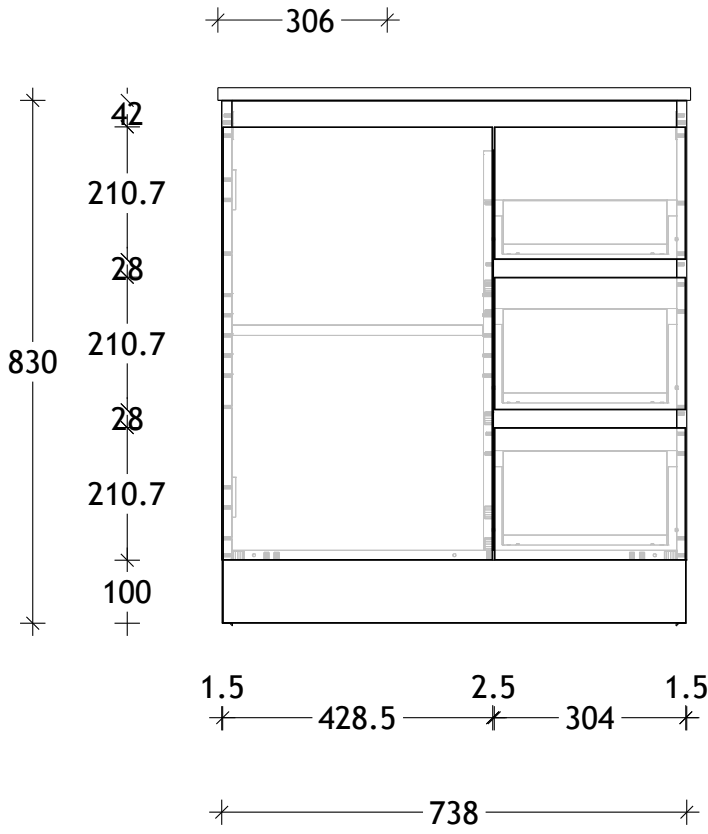

NAME:	GQTR0750WKL
SIZE:	750
WK/WH:	WITH KICK
CONFIGURATION:	LEFT BOWL

PLEASE NOTE: Do not perform any plumbing rough in prior to taking delivery of your vanity, as all measurements are nominal and are subject to change. Measure exact locations from your vanity once it is on site.