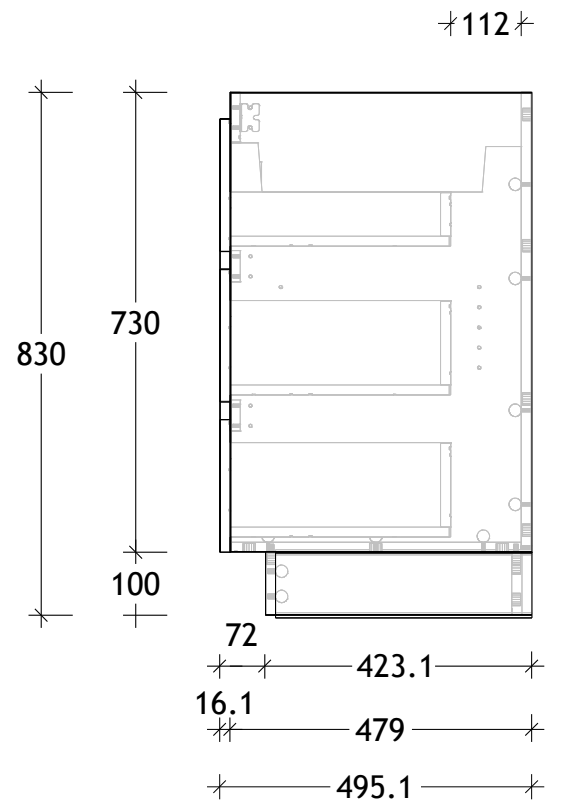

NAME:	GQTR0750WKL
SIZE:	750
WK/WH:	WITH KICK
CONFIGURATION:	LEFT BOWL

PLEASE NOTE: Do not perform any plumbing rough in prior to taking delivery of your vanity, as all measurements are nominal and are subject to change. Measure exact locations from your vanity once it is on site.