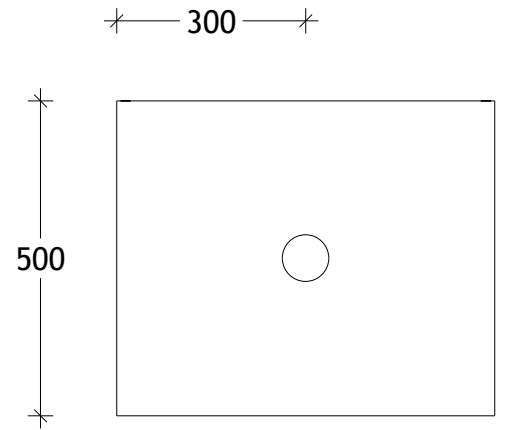

NAME:	GQTR0600WK
SIZE:	600
WK/WH:	WITH KICK
CONFIGURATION:	CENTRE BOWL

600

300

PLEASE NOTE: Do not perform any plumbing rough in prior to taking delivery of your vanity, as all measurements are nominal and are subject to change. Measure exact locations from your vanity once it is on site.