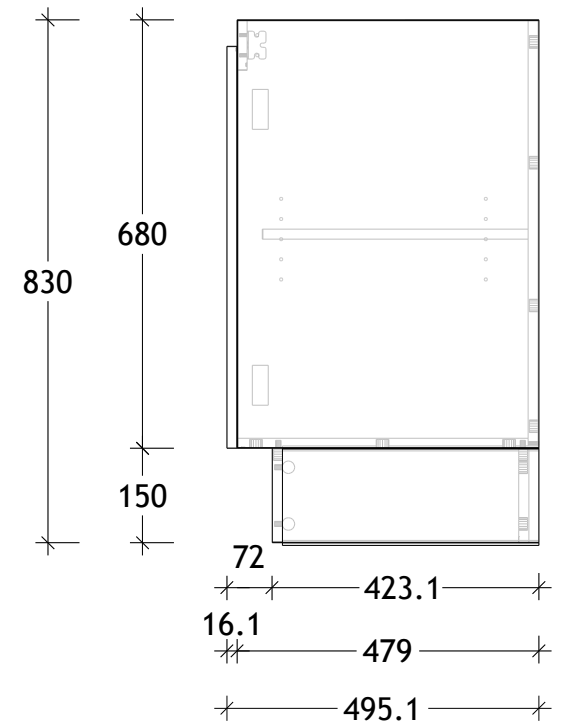

NAME:	GQTR0600WK
SIZE:	600
WK/WH:	WITH KICK
CONFIGURATION:	CENTRE BOWL

600

300

PLEASE NOTE: Do not perform any plumbing rough in prior to taking delivery of your vanity, as all measurements are nominal and are subject to change. Measure exact locations from your vanity once it is on site.