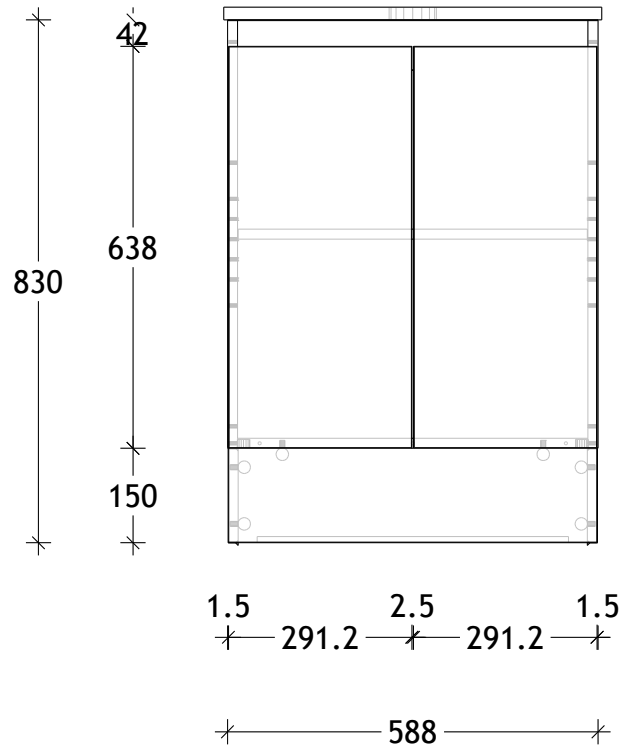

NAME:	GQTR0600WK
SIZE:	600
WK/WH:	WITH KICK
CONFIGURATION:	CENTRE BOWL

600

300

PLEASE NOTE: Do not perform any plumbing rough in prior to taking delivery of your vanity, as all measurements are nominal and are subject to change. Measure exact locations from your vanity once it is on site.