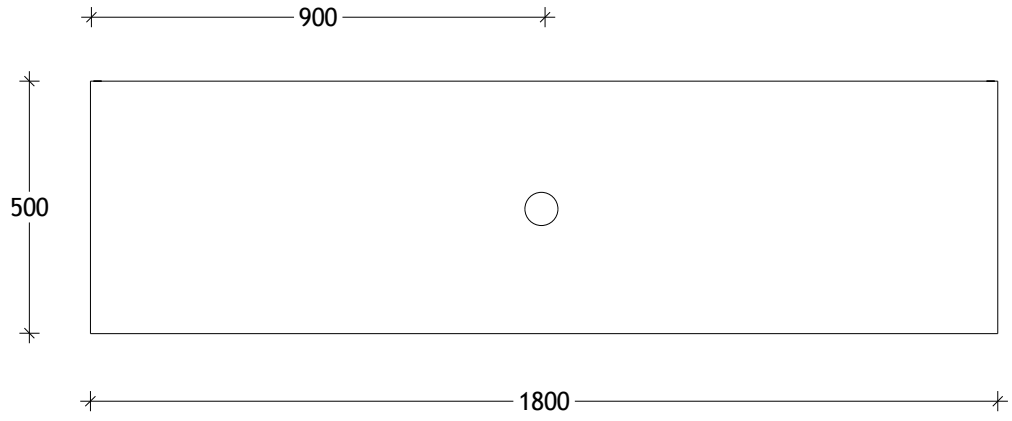

NAME:	GQTW1800WHS
SIZE:	1800
WK/WH:	WALL HUNG
CONFIGURATION:	CENTRE BOWL

PLEASE NOTE: Do not perform any plumbing rough in prior to taking delivery of your vanity, as all measurements are nominal and are subject to change. Measure exact locations from your vanity once it is on site.