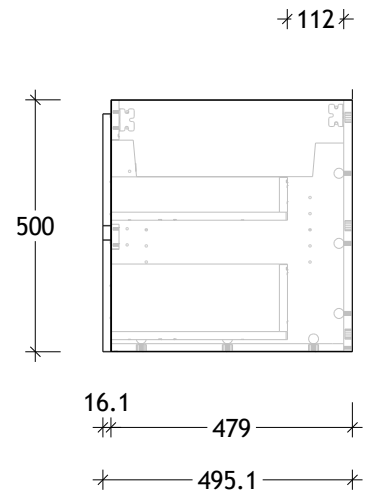

NAME:	GQTW1800WHS
SIZE:	1800
WK/WH:	WALL HUNG
CONFIGURATION:	CENTRE BOWL

PLEASE NOTE: Do not perform any plumbing rough in prior to taking delivery of your vanity, as all measurements are nominal and are subject to change. Measure exact locations from your vanity once it is on site.