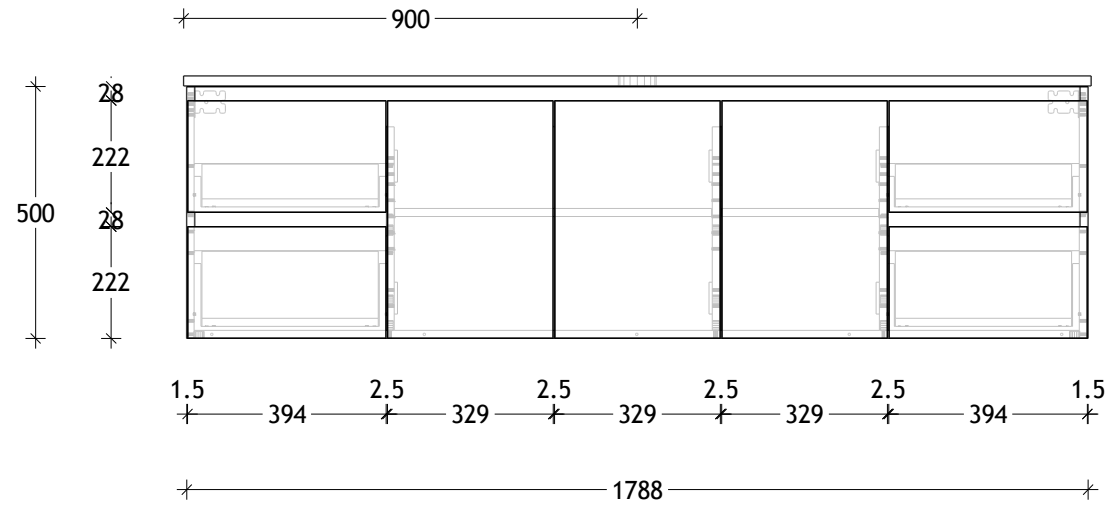

NAME:	GQTW1800WHS
SIZE:	1800
WK/WH:	WALL HUNG
CONFIGURATION:	CENTRE BOWL

PLEASE NOTE: Do not perform any plumbing rough in prior to taking delivery of your vanity, as all measurements are nominal and are subject to change. Measure exact locations from your vanity once it is on site.