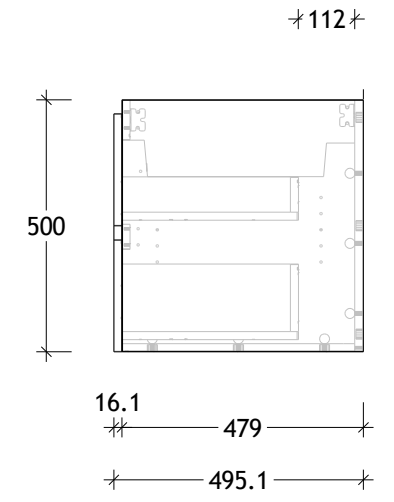

NAME:	GQTW1800WHD
SIZE:	1800
WK/WH:	WALL HUNG
CONFIGURATION:	DOUBLE BOWL

PLEASE NOTE: Do not perform any plumbing rough in prior to taking delivery of your vanity, as all measurements are nominal and are subject to change. Measure exact locations from your vanity once it is on site.