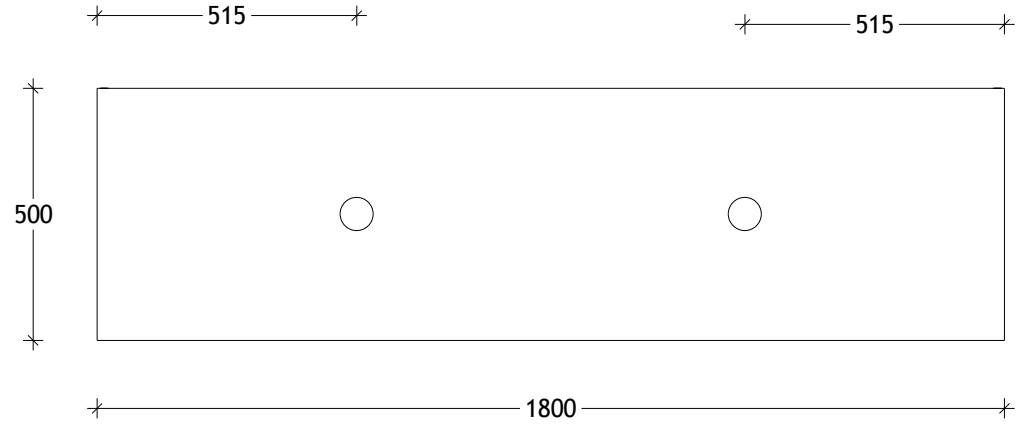

NAME:	GQTW1800WHD
SIZE:	1800
WK/WH:	WALL HUNG
CONFIGURATION:	DOUBLE BOWL

PLEASE NOTE: Do not perform any plumbing rough in prior to taking delivery of your vanity, as all measurements are nominal and are subject to change. Measure exact locations from your vanity once it is on site.