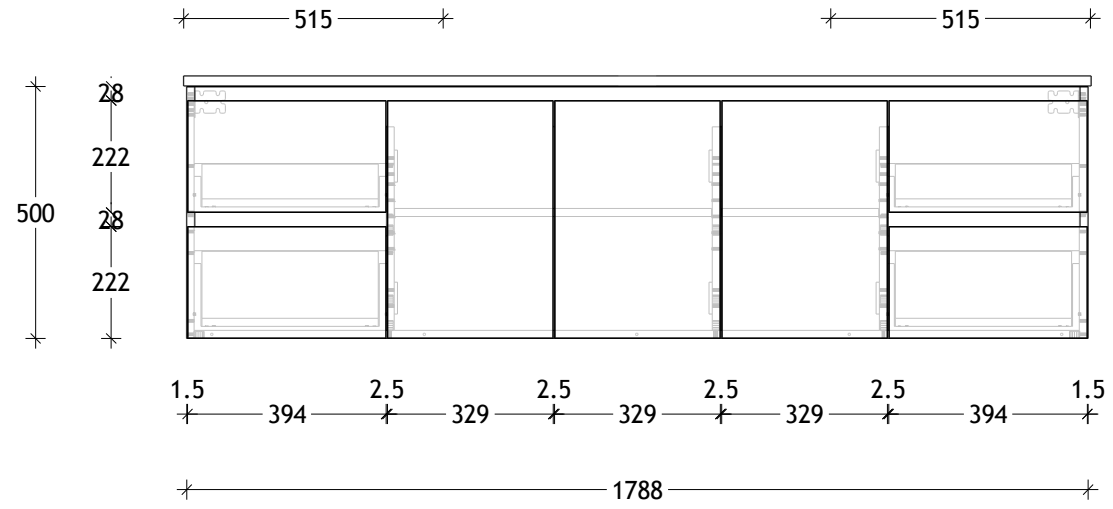

NAME:	GQTW1800WHD
SIZE:	1800
WK/WH:	WALL HUNG
CONFIGURATION:	DOUBLE BOWL

PLEASE NOTE: Do not perform any plumbing rough in prior to taking delivery of your vanity, as all measurements are nominal and are subject to change. Measure exact locations from your vanity once it is on site.