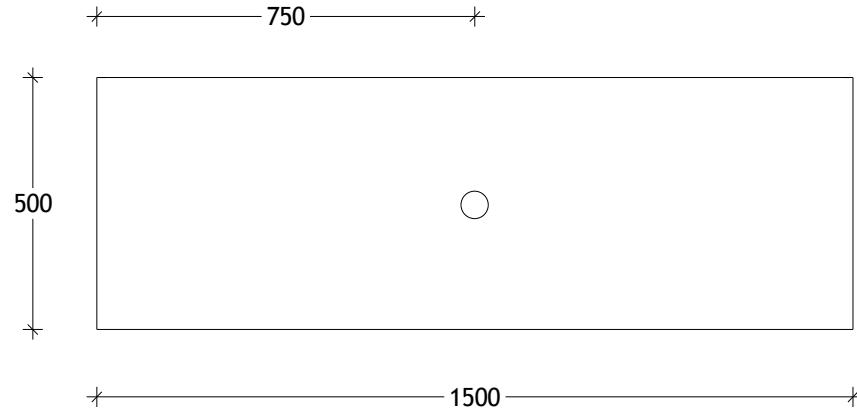

NAME:	GQTW1500WHS
SIZE:	1500
WK/WH:	WALL HUNG
CONFIGURATION:	CENTRE BOWL

PLEASE NOTE: Do not perform any plumbing rough in prior to taking delivery of your vanity, as all measurements are nominal and are subject to change. Measure exact locations from your vanity once it is on site.