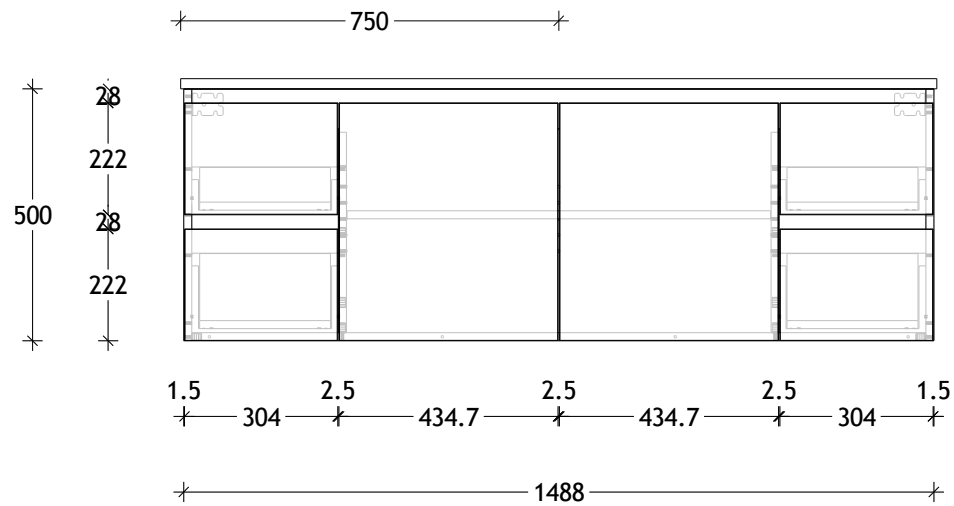

NAME:	GQTW1500WHS
SIZE:	1500
WK/WH:	WALL HUNG
CONFIGURATION:	CENTRE BOWL

PLEASE NOTE: Do not perform any plumbing rough in prior to taking delivery of your vanity, as all measurements are nominal and are subject to change. Measure exact locations from your vanity once it is on site.