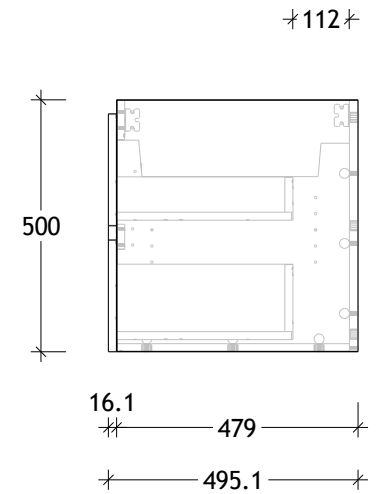

NAME:	GQTW1500WHS
SIZE:	1500
WK/WH:	WALL HUNG
CONFIGURATION:	CENTRE BOWL

PLEASE NOTE: Do not perform any plumbing rough in prior to taking delivery of your vanity, as all measurements are nominal and are subject to change. Measure exact locations from your vanity once it is on site.