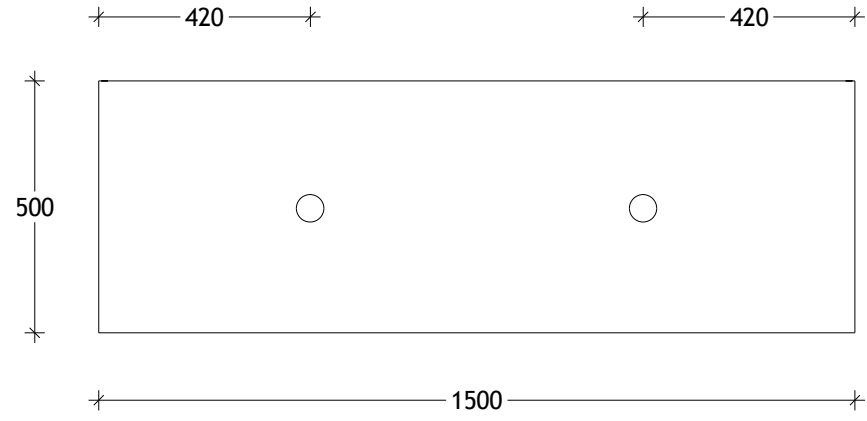

NAME:	GQTW1500WHD
SIZE:	1500
WK/WH:	WALL HUNG
CONFIGURATION:	DOUBLE BOWL

PLEASE NOTE: Do not perform any plumbing rough in prior to taking delivery of your vanity, as all measurements are nominal and are subject to change. Measure exact locations from your vanity once it is on site.