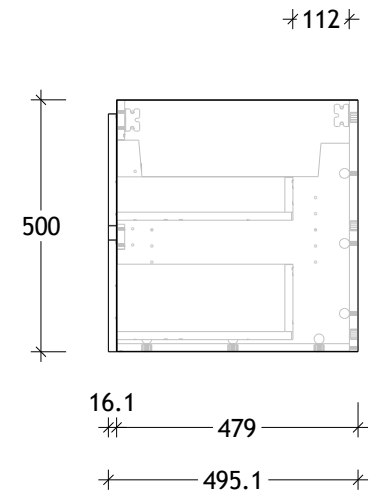

NAME:	GQTW1500WHD
SIZE:	1500
WK/WH:	WALL HUNG
CONFIGURATION:	DOUBLE BOWL

PLEASE NOTE: Do not perform any plumbing rough in prior to taking delivery of your vanity, as all measurements are nominal and are subject to change. Measure exact locations from your vanity once it is on site.