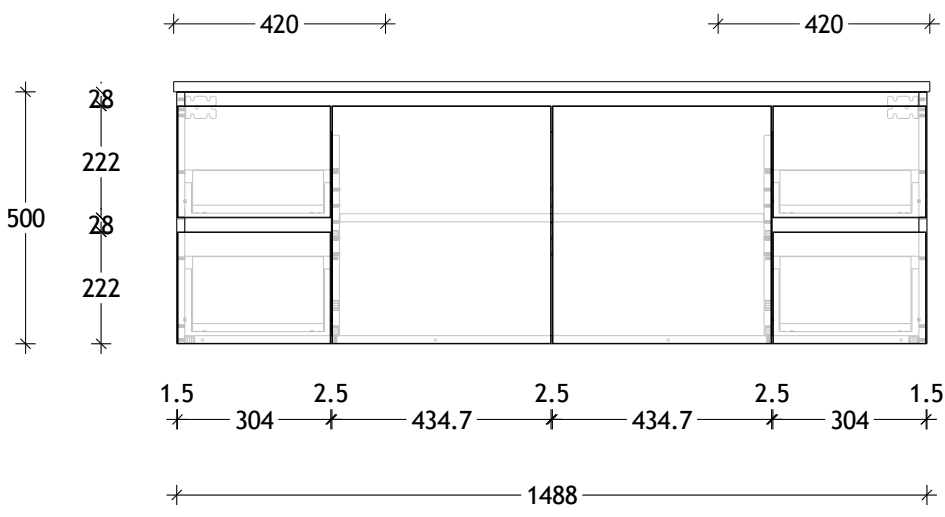

NAME:	GQTW1500WHD
SIZE:	1500
WK/WH:	WALL HUNG
CONFIGURATION:	DOUBLE BOWL

PLEASE NOTE: Do not perform any plumbing rough in prior to taking delivery of your vanity, as all measurements are nominal and are subject to change. Measure exact locations from your vanity once it is on site.