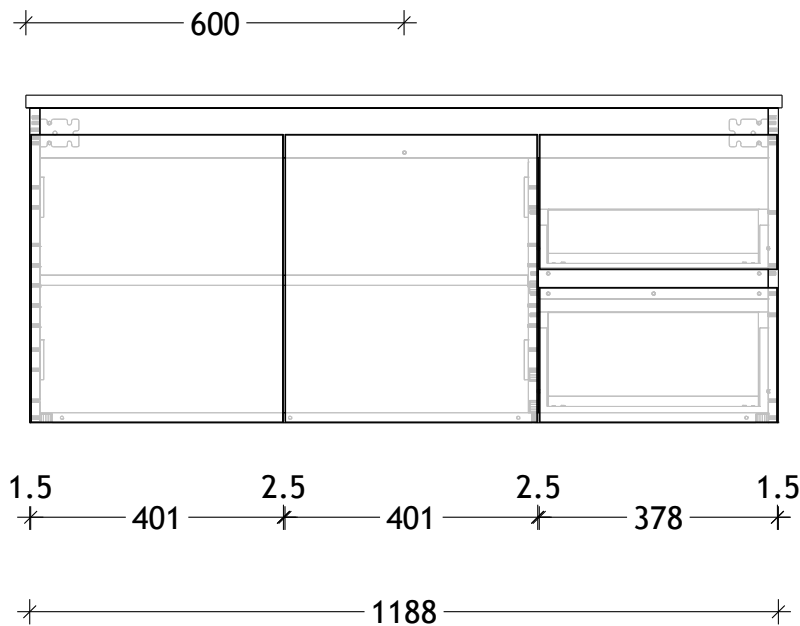

| | |
|----------------|-------------|
| NAME: | GQTW1200WHS |
| SIZE: | 1200 |
| WK/WH: | WALL HUNG |
| CONFIGURATION: | CENTRE BOWL |

PLEASE NOTE: Do not perform any plumbing rough in prior to taking delivery of your vanity, as all measurements are nominal and are subject to change. Measure exact locations from your vanity once it is on site.