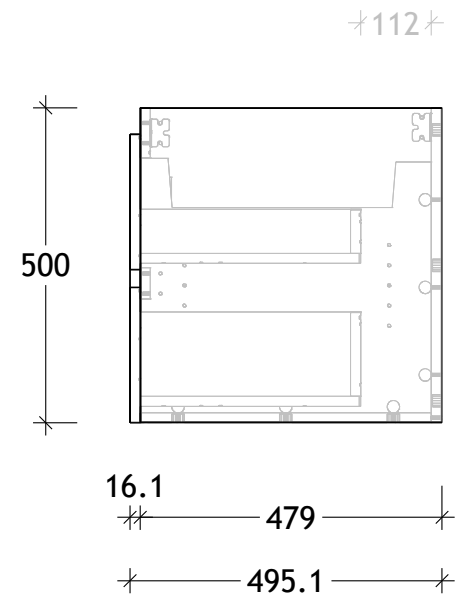

| | |
|----------------|-------------|
| NAME: | GQTW1200WHS |
| SIZE: | 1200 |
| WK/WH: | WALL HUNG |
| CONFIGURATION: | CENTRE BOWL |

PLEASE NOTE: Do not perform any plumbing rough in prior to taking delivery of your vanity, as all measurements are nominal and are subject to change. Measure exact locations from your vanity once it is on site.