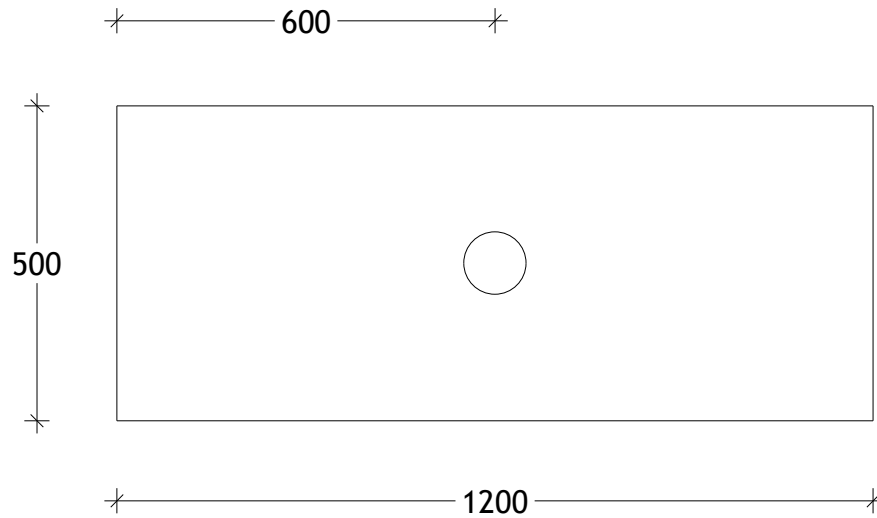

| | |
|----------------|-------------|
| NAME: | GQTW1200WHS |
| SIZE: | 1200 |
| WK/WH: | WALL HUNG |
| CONFIGURATION: | CENTRE BOWL |

PLEASE NOTE: Do not perform any plumbing rough in prior to taking delivery of your vanity, as all measurements are nominal and are subject to change. Measure exact locations from your vanity once it is on site.