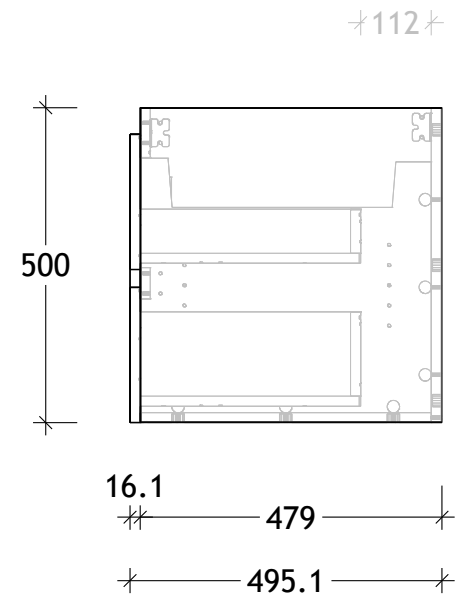

|                |            |
|----------------|------------|
| NAME:          | GQW0900WHL |
| SIZE:          | 900        |
| WK/WH:         | WALL HUNG  |
| CONFIGURATION: | LEFT BOWL  |

PLEASE NOTE: Do not perform any plumbing rough in prior to taking delivery of your vanity, as all measurements are nominal and are subject to change. Measure exact locations from your vanity once it is on site.