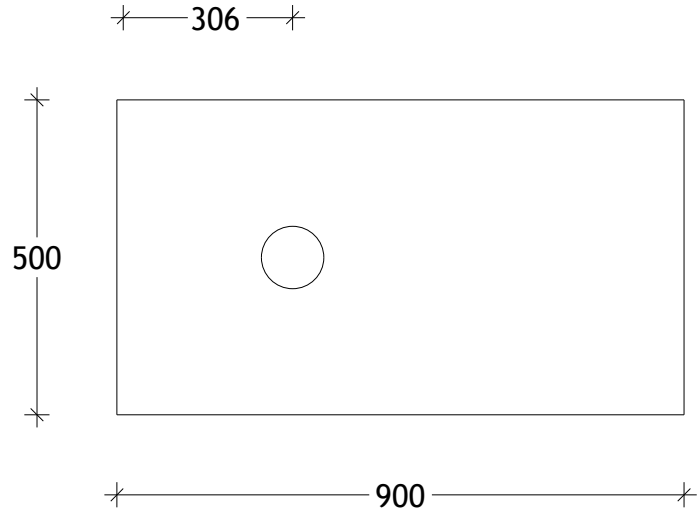

|                |            |
|----------------|------------|
| NAME:          | GQW0900WHL |
| SIZE:          | 900        |
| WK/WH:         | WALL HUNG  |
| CONFIGURATION: | LEFT BOWL  |

PLEASE NOTE: Do not perform any plumbing rough in prior to taking delivery of your vanity, as all measurements are nominal and are subject to change. Measure exact locations from your vanity once it is on site.