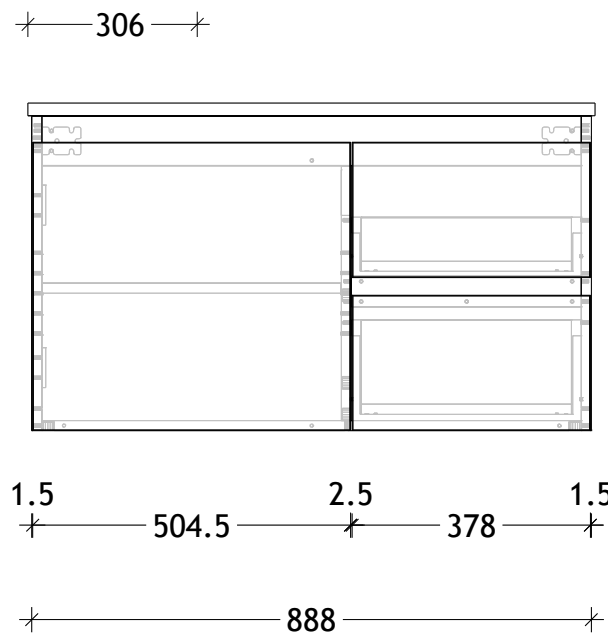

|                |            |
|----------------|------------|
| NAME:          | GQW0900WHL |
| SIZE:          | 900        |
| WK/WH:         | WALL HUNG  |
| CONFIGURATION: | LEFT BOWL  |

PLEASE NOTE: Do not perform any plumbing rough in prior to taking delivery of your vanity, as all measurements are nominal and are subject to change. Measure exact locations from your vanity once it is on site.