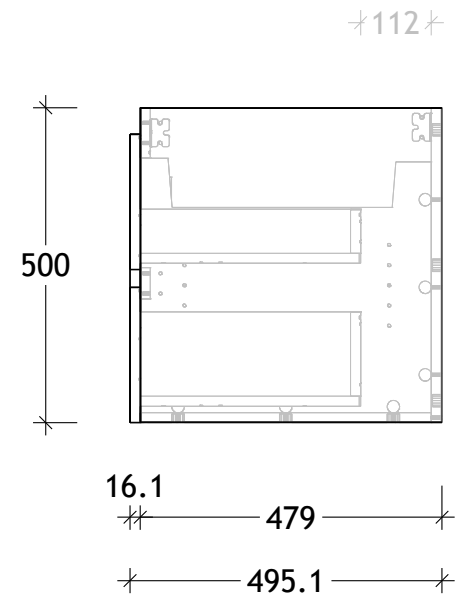

NAME:	GQTW0750WHL
SIZE:	750
WK/WH:	WALL HUNG
CONFIGURATION:	LEFT BOWL

PLEASE NOTE: Do not perform any plumbing rough in prior to taking delivery of your vanity, as all measurements are nominal and are subject to change. Measure exact locations from your vanity once it is on site.