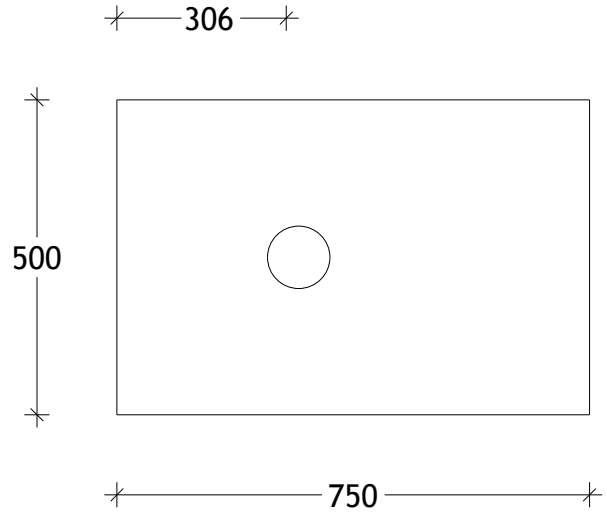

NAME:	GQTW0750WHL
SIZE:	750
WK/WH:	WALL HUNG
CONFIGURATION:	LEFT BOWL

PLEASE NOTE: Do not perform any plumbing rough in prior to taking delivery of your vanity, as all measurements are nominal and are subject to change. Measure exact locations from your vanity once it is on site.