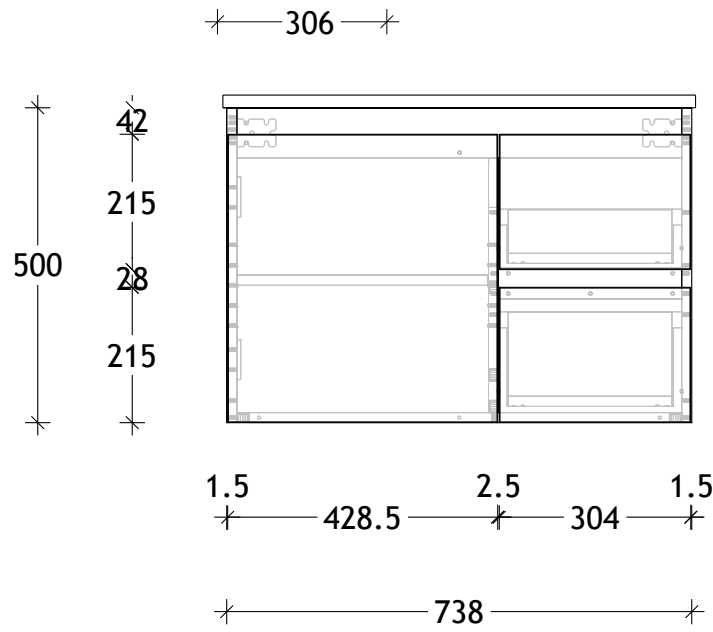

NAME:	GQTW0750WHL
SIZE:	750
WK/WH:	WALL HUNG
CONFIGURATION:	LEFT BOWL

PLEASE NOTE: Do not perform any plumbing rough in prior to taking delivery of your vanity, as all measurements are nominal and are subject to change. Measure exact locations from your vanity once it is on site.