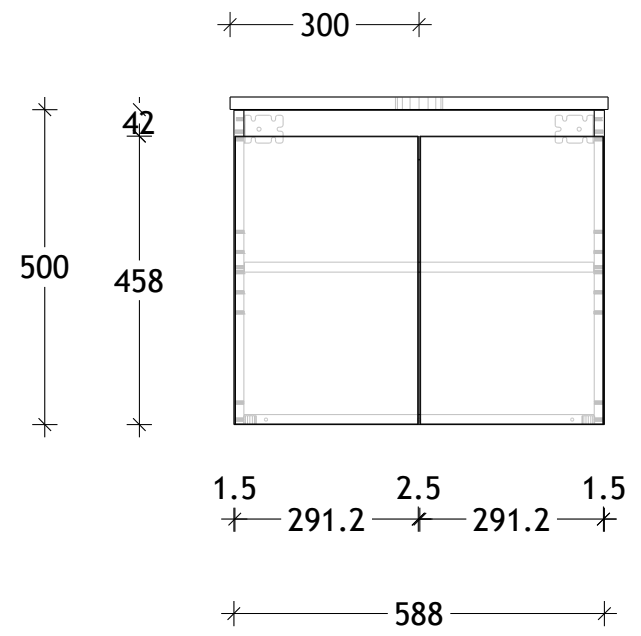

NAME:	GQTW0600WH
SIZE:	600
WK/WH:	WALL HUNG
CONFIGURATION:	CENTRE BOWL

PLEASE NOTE: Do not perform any plumbing rough in prior to taking delivery of your vanity, as all measurements are nominal and are subject to change. Measure exact locations from your vanity once it is on site.