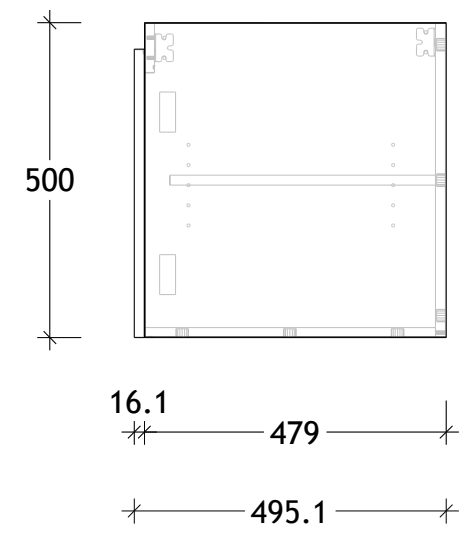

NAME:	GQTW0600WH
SIZE:	600
WK/WH:	WALL HUNG
CONFIGURATION:	CENTRE BOWL

PLEASE NOTE: Do not perform any plumbing rough in prior to taking delivery of your vanity, as all measurements are nominal and are subject to change. Measure exact locations from your vanity once it is on site.