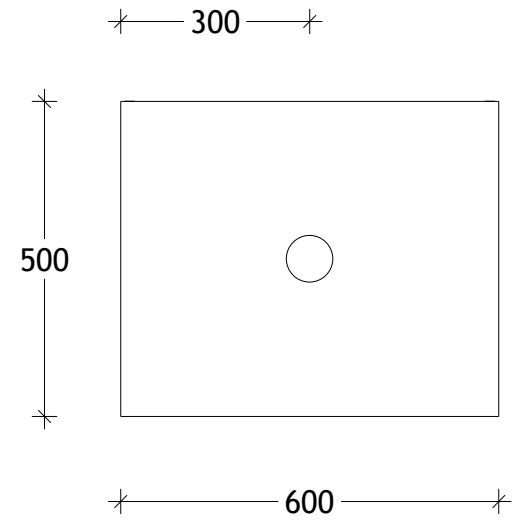

NAME:	GQTW0600WH
SIZE:	600
WK/WH:	WALL HUNG
CONFIGURATION:	CENTRE BOWL

PLEASE NOTE: Do not perform any plumbing rough in prior to taking delivery of your vanity, as all measurements are nominal and are subject to change. Measure exact locations from your vanity once it is on site.