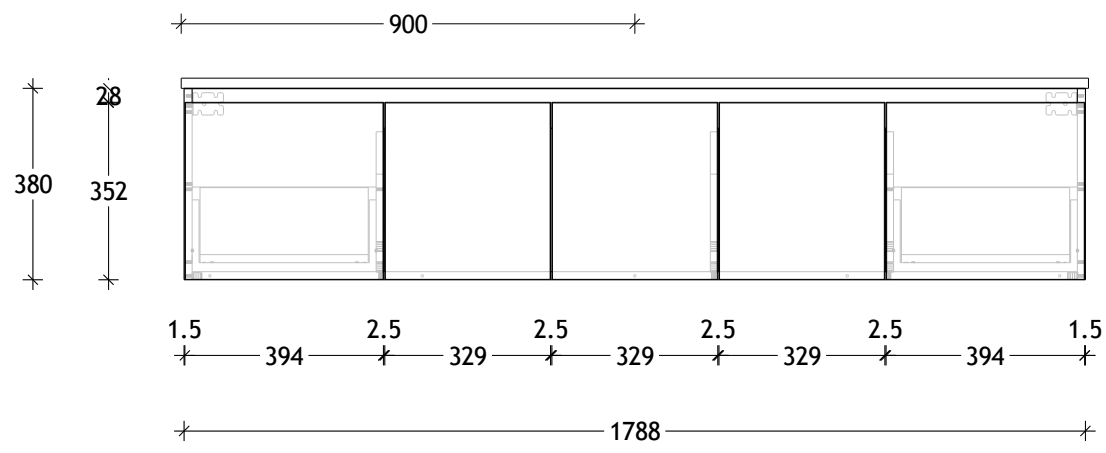

NAME:	GQSL1800WHS
SIZE:	1800
WK/WH:	WALL HUNG
CONFIGURATION:	CENTRE BOWL

PLEASE NOTE: Do not perform any plumbing rough in prior to taking delivery of your vanity, as all measurements are nominal and are subject to change. Measure exact locations from your vanity once it is on site.