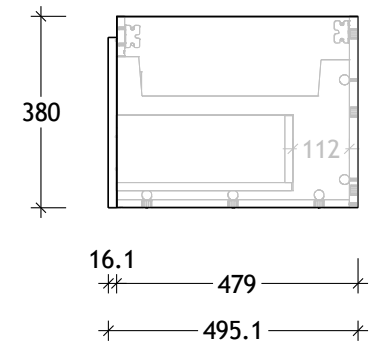

NAME:	GQSL1800WHS
SIZE:	1800
WK/WH:	WALL HUNG
CONFIGURATION:	CENTRE BOWL

PLEASE NOTE: Do not perform any plumbing rough in prior to taking delivery of your vanity, as all measurements are nominal and are subject to change. Measure exact locations from your vanity once it is on site.