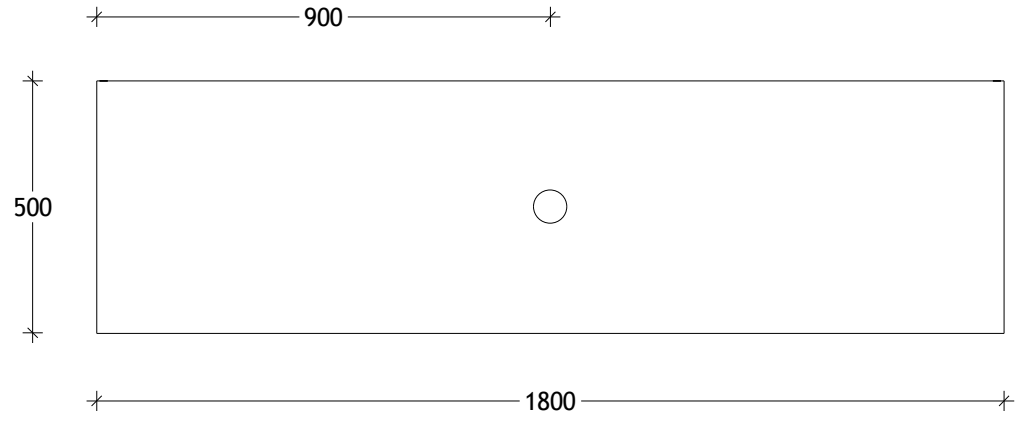

NAME:	GQSL1800WHS
SIZE:	1800
WK/WH:	WALL HUNG
CONFIGURATION:	CENTRE BOWL

PLEASE NOTE: Do not perform any plumbing rough in prior to taking delivery of your vanity, as all measurements are nominal and are subject to change. Measure exact locations from your vanity once it is on site.