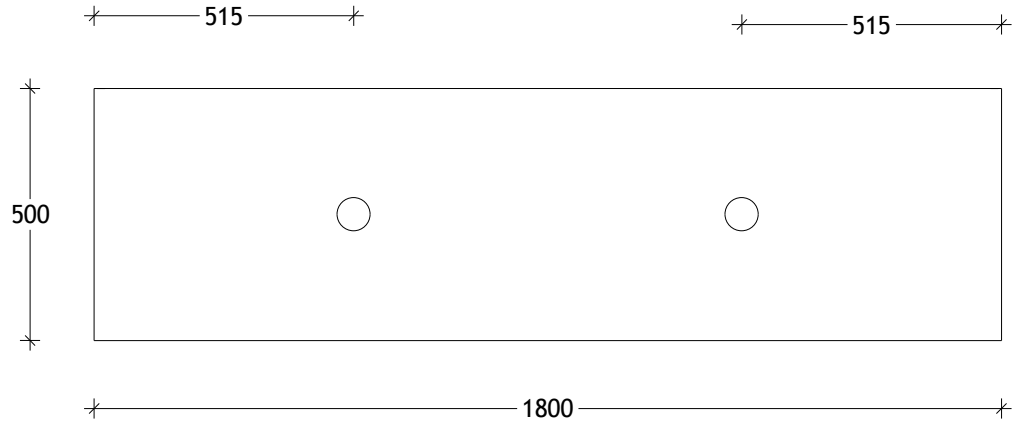

NAME:	GQSL1800WHD
SIZE:	1800
WK/WH:	WALL HUNG
CONFIGURATION:	DOUBLE BOWL

PLEASE NOTE: Do not perform any plumbing rough in prior to taking delivery of your vanity, as all measurements are nominal and are subject to change. Measure exact locations from your vanity once it is on site.