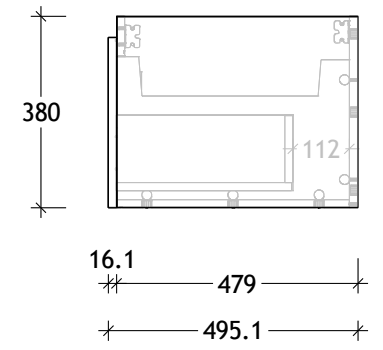

NAME:	GQSL1800WHD
SIZE:	1800
WK/WH:	WALL HUNG
CONFIGURATION:	DOUBLE BOWL

PLEASE NOTE: Do not perform any plumbing rough in prior to taking delivery of your vanity, as all measurements are nominal and are subject to change. Measure exact locations from your vanity once it is on site.