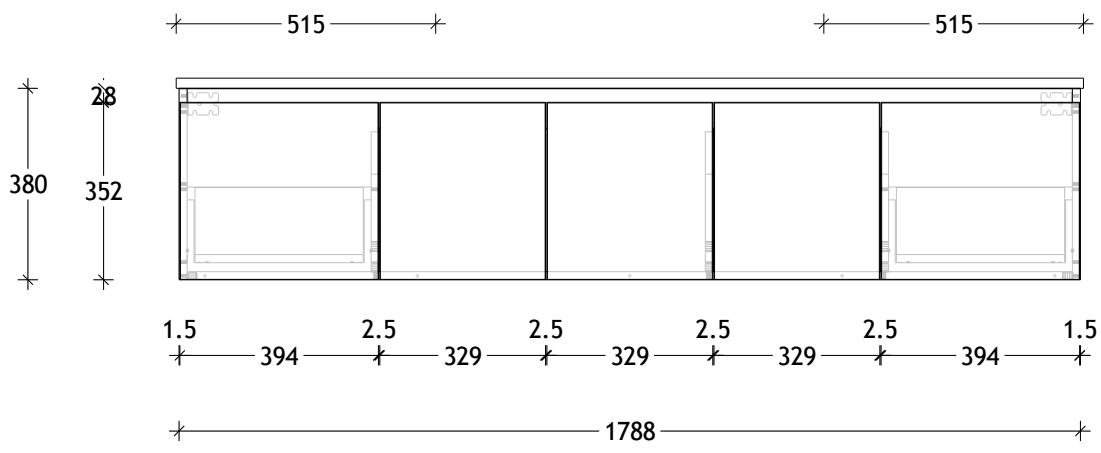

NAME:	GQSL1800WHD
SIZE:	1800
WK/WH:	WALL HUNG
CONFIGURATION:	DOUBLE BOWL

PLEASE NOTE: Do not perform any plumbing rough in prior to taking delivery of your vanity, as all measurements are nominal and are subject to change. Measure exact locations from your vanity once it is on site.