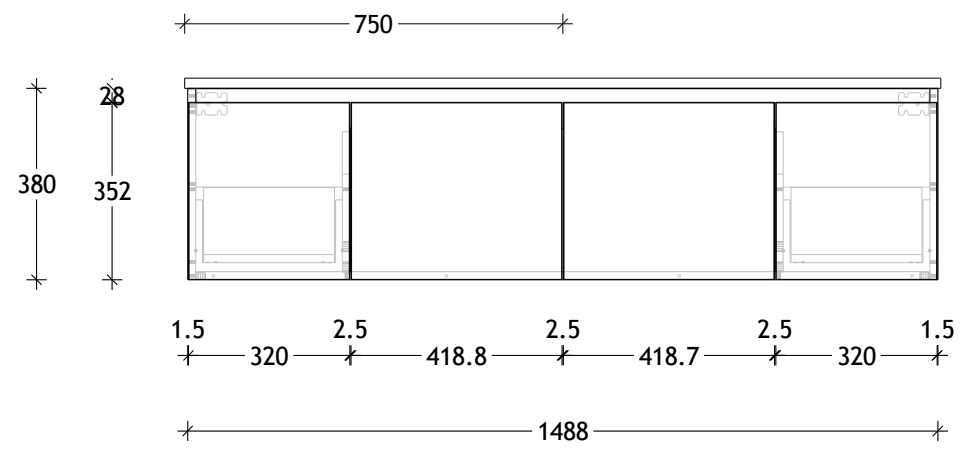

|                |             |
|----------------|-------------|
| NAME:          | GQSL1500WHS |
| SIZE:          | 1500        |
| WK/WH:         | WALL HUNG   |
| CONFIGURATION: | CENTRE BOWL |

PLEASE NOTE: Do not perform any plumbing rough in prior to taking delivery of your vanity, as all measurements are nominal and are subject to change. Measure exact locations from your vanity once it is on site.