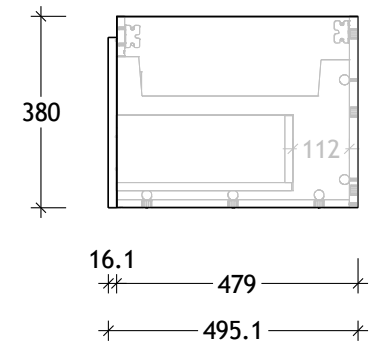

|                |             |
|----------------|-------------|
| NAME:          | GQSL1500WHS |
| SIZE:          | 1500        |
| WK/WH:         | WALL HUNG   |
| CONFIGURATION: | CENTRE BOWL |

PLEASE NOTE: Do not perform any plumbing rough in prior to taking delivery of your vanity, as all measurements are nominal and are subject to change. Measure exact locations from your vanity once it is on site.