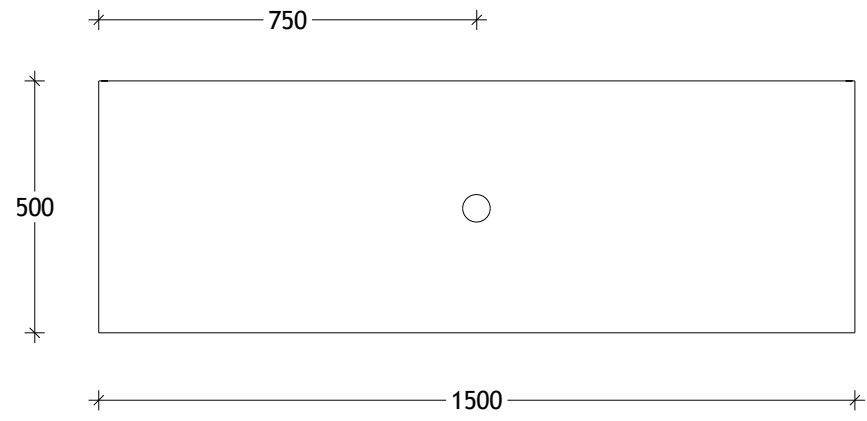

|                |             |
|----------------|-------------|
| NAME:          | GQSL1500WHS |
| SIZE:          | 1500        |
| WK/WH:         | WALL HUNG   |
| CONFIGURATION: | CENTRE BOWL |

PLEASE NOTE: Do not perform any plumbing rough in prior to taking delivery of your vanity, as all measurements are nominal and are subject to change. Measure exact locations from your vanity once it is on site.