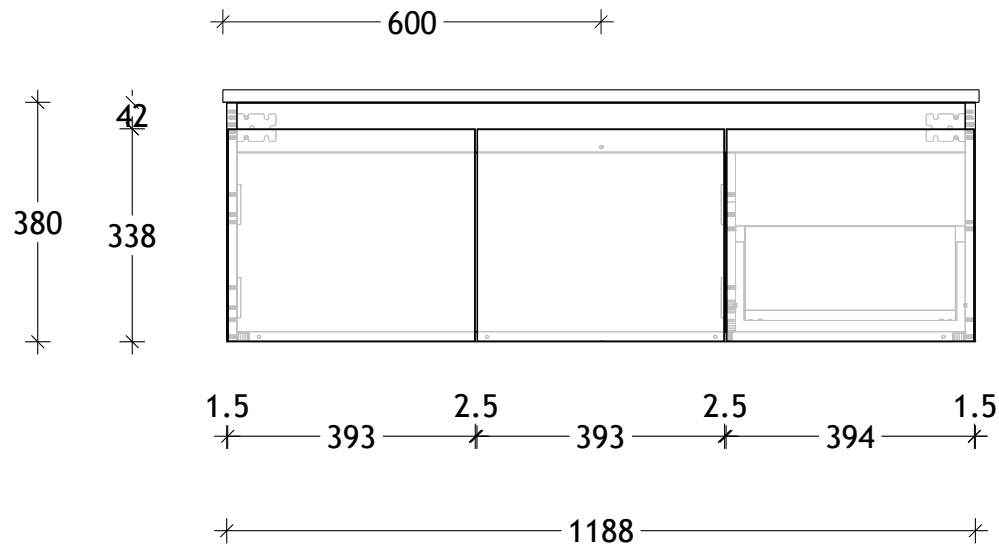

NAME:	GQSL1200WHS
SIZE:	1200
WK/WH:	WALL HUNG
CONFIGURATION:	CENTRE BOWL

PLEASE NOTE: Do not perform any plumbing rough in prior to taking delivery of your vanity, as all measurements are nominal and are subject to change. Measure exact locations from your vanity once it is on site.