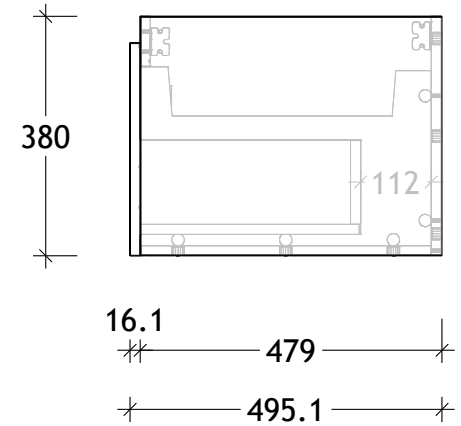

NAME:	GQSL1200WHS
SIZE:	1200
WK/WH:	WALL HUNG
CONFIGURATION:	CENTRE BOWL

PLEASE NOTE: Do not perform any plumbing rough in prior to taking delivery of your vanity, as all measurements are nominal and are subject to change. Measure exact locations from your vanity once it is on site.