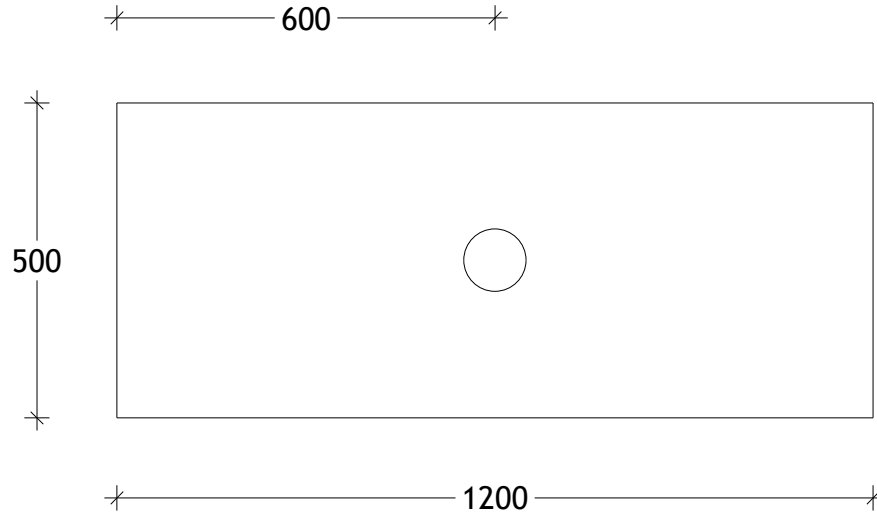

NAME:	GQSL1200WHS
SIZE:	1200
WK/WH:	WALL HUNG
CONFIGURATION:	CENTRE BOWL

PLEASE NOTE: Do not perform any plumbing rough in prior to taking delivery of your vanity, as all measurements are nominal and are subject to change. Measure exact locations from your vanity once it is on site.