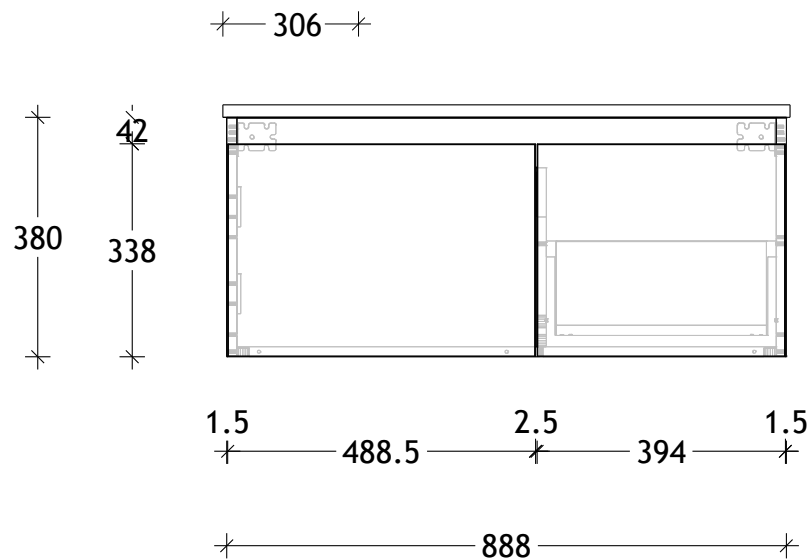

NAME:	GQSL10900WHL
SIZE:	900
WK/WH:	WALL HUNG
CONFIGURATION:	LEFT BOWL

PLEASE NOTE: Do not perform any plumbing rough in prior to taking delivery of your vanity, as all measurements are nominal and are subject to change. Measure exact locations from your vanity once it is on site.