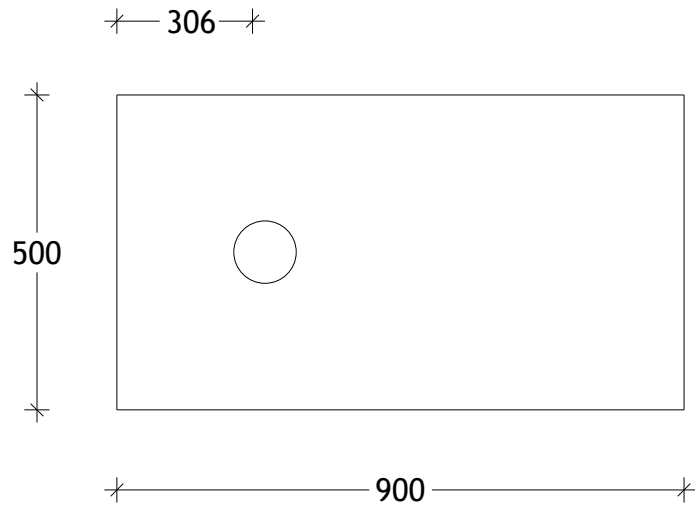

NAME:	GQSL10900WHL
SIZE:	900
WK/WH:	WALL HUNG
CONFIGURATION:	LEFT BOWL

PLEASE NOTE: Do not perform any plumbing rough in prior to taking delivery of your vanity, as all measurements are nominal and are subject to change. Measure exact locations from your vanity once it is on site.