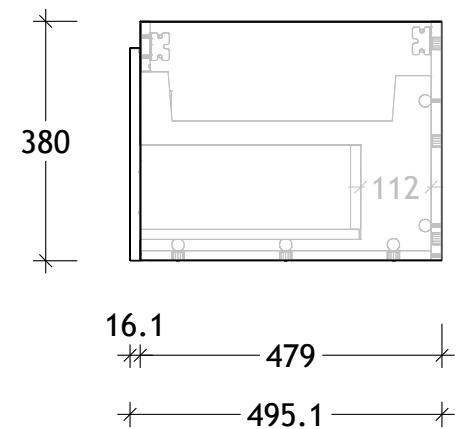

NAME:	GQSL10900WHL
SIZE:	900
WK/WH:	WALL HUNG
CONFIGURATION:	LEFT BOWL

PLEASE NOTE: Do not perform any plumbing rough in prior to taking delivery of your vanity, as all measurements are nominal and are subject to change. Measure exact locations from your vanity once it is on site.