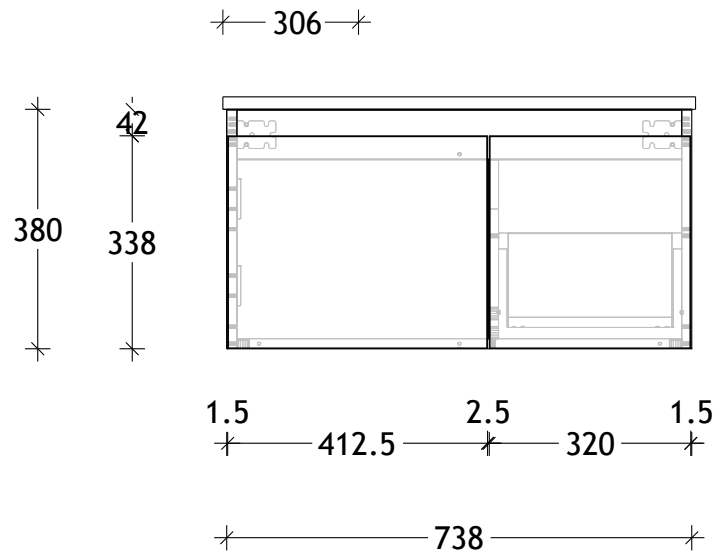

NAME:	GQSL0750WHL
SIZE:	750
WK/WH:	WALL HUNG
CONFIGURATION:	LEFT BOWL

PLEASE NOTE: Do not perform any plumbing rough in prior to taking delivery of your vanity, as all measurements are nominal and are subject to change. Measure exact locations from your vanity once it is on site.