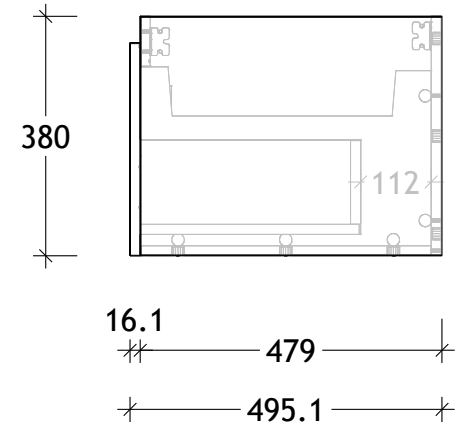

NAME:	GQSL0750WHL
SIZE:	750
WK/WH:	WALL HUNG
CONFIGURATION:	LEFT BOWL

PLEASE NOTE: Do not perform any plumbing rough in prior to taking delivery of your vanity, as all measurements are nominal and are subject to change. Measure exact locations from your vanity once it is on site.