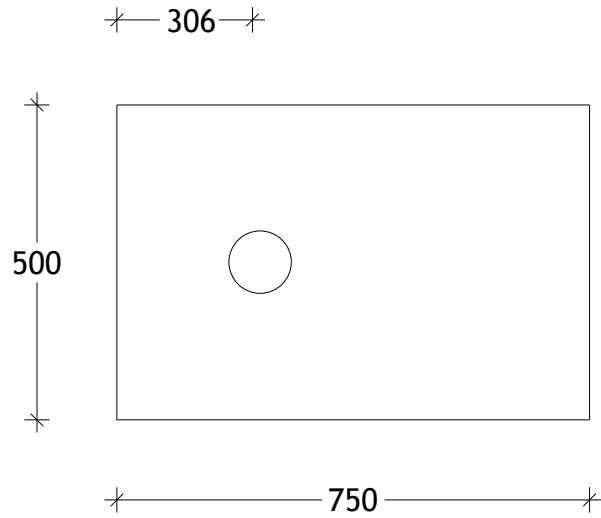

NAME:	GQSL0750WHL
SIZE:	750
WK/WH:	WALL HUNG
CONFIGURATION:	LEFT BOWL

PLEASE NOTE: Do not perform any plumbing rough in prior to taking delivery of your vanity, as all measurements are nominal and are subject to change. Measure exact locations from your vanity once it is on site.