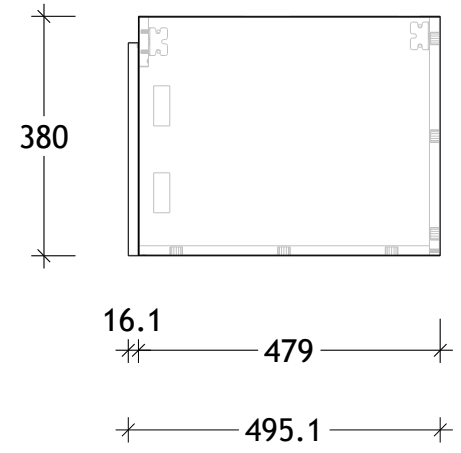

NAME:	GQSL0600WH
SIZE:	600
WK/WH:	WALL HUNG
CONFIGURATION:	CENTRE BOWL

PLEASE NOTE: Do not perform any plumbing rough in prior to taking delivery of your vanity, as all measurements are nominal and are subject to change. Measure exact locations from your vanity once it is on site.