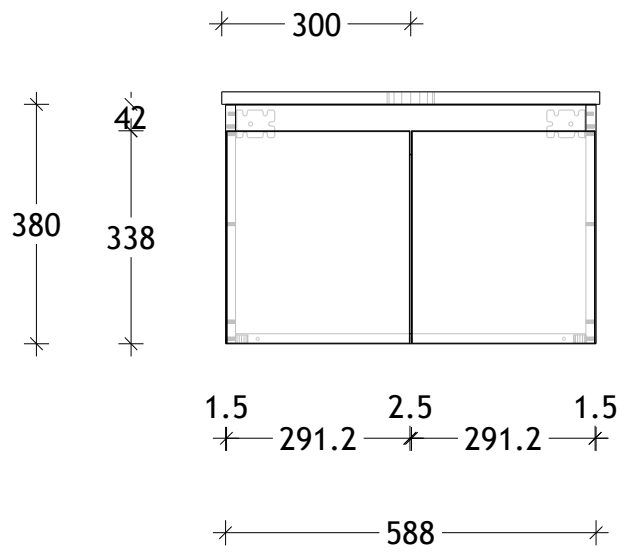

NAME:	GQSL0600WH
SIZE:	600
WK/WH:	WALL HUNG
CONFIGURATION:	CENTRE BOWL

PLEASE NOTE: Do not perform any plumbing rough in prior to taking delivery of your vanity, as all measurements are nominal and are subject to change. Measure exact locations from your vanity once it is on site.