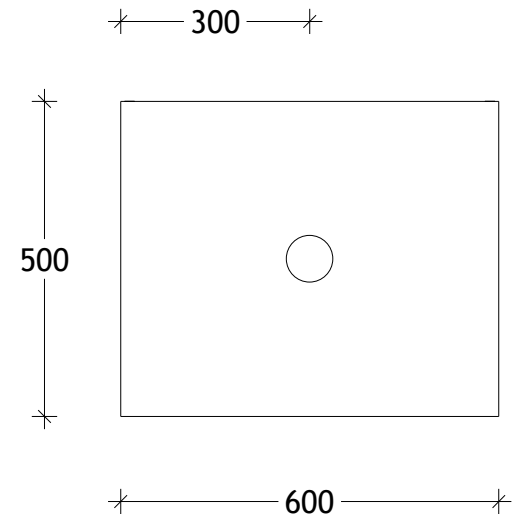

NAME:	GQSL0600WH
SIZE:	600
WK/WH:	WALL HUNG
CONFIGURATION:	CENTRE BOWL

PLEASE NOTE: Do not perform any plumbing rough in prior to taking delivery of your vanity, as all measurements are nominal and are subject to change. Measure exact locations from your vanity once it is on site.