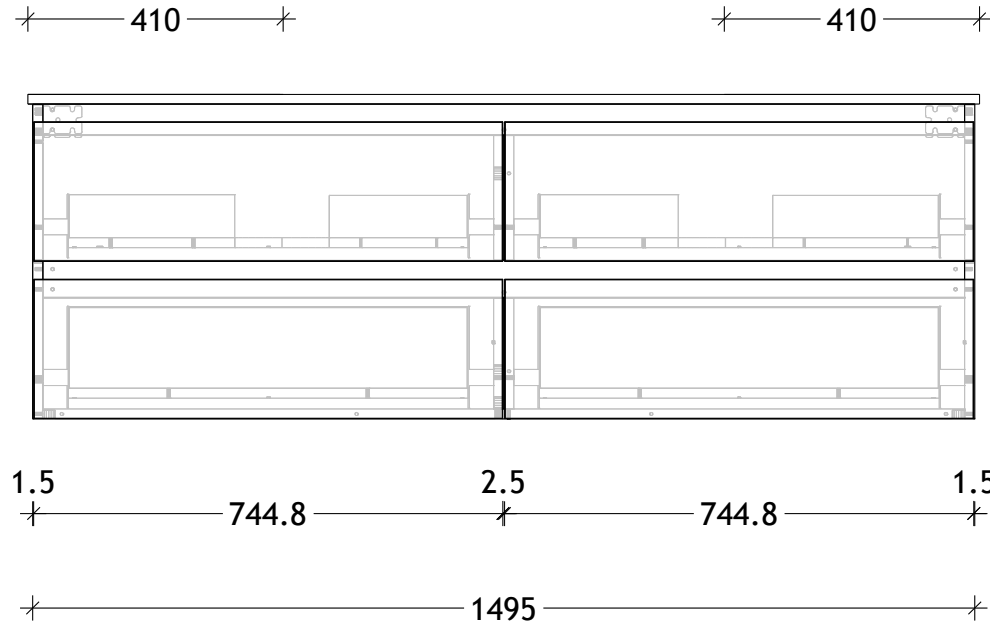

NAME:	GCTWA1500WHD
SIZE:	1500
WK/WH:	WALL HUNG
CONFIGURATION:	DOUBLE BOWL

PLEASE NOTE: Do not perform any plumbing rough in prior to taking delivery of your vanity, as all measurements are nominal and are subject to change. Measure exact locations from your vanity once it is on site.