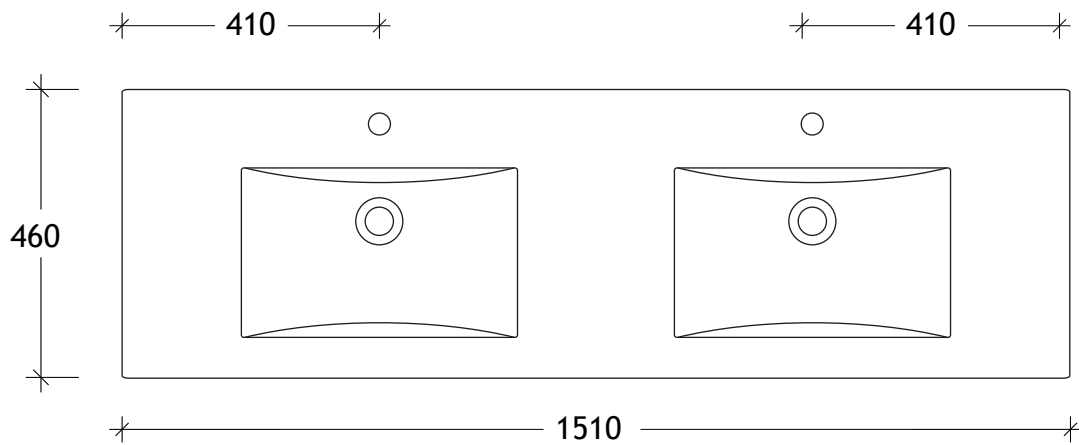

NAME:	GCTWA1500WHD
SIZE:	1500
WK/WH:	WALL HUNG
CONFIGURATION:	DOUBLE BOWL

PLEASE NOTE: Do not perform any plumbing rough in prior to taking delivery of your vanity, as all measurements are nominal and are subject to change. Measure exact locations from your vanity once it is on site.