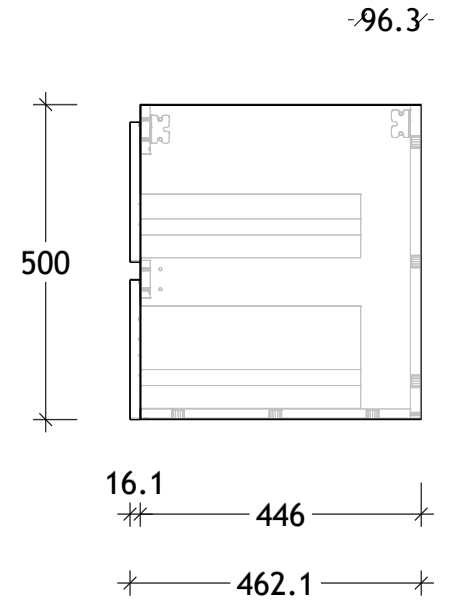

NAME:	GCTWA1500WHD
SIZE:	1500
WK/WH:	WALL HUNG
CONFIGURATION:	DOUBLE BOWL

PLEASE NOTE: Do not perform any plumbing rough in prior to taking delivery of your vanity, as all measurements are nominal and are subject to change. Measure exact locations from your vanity once it is on site.