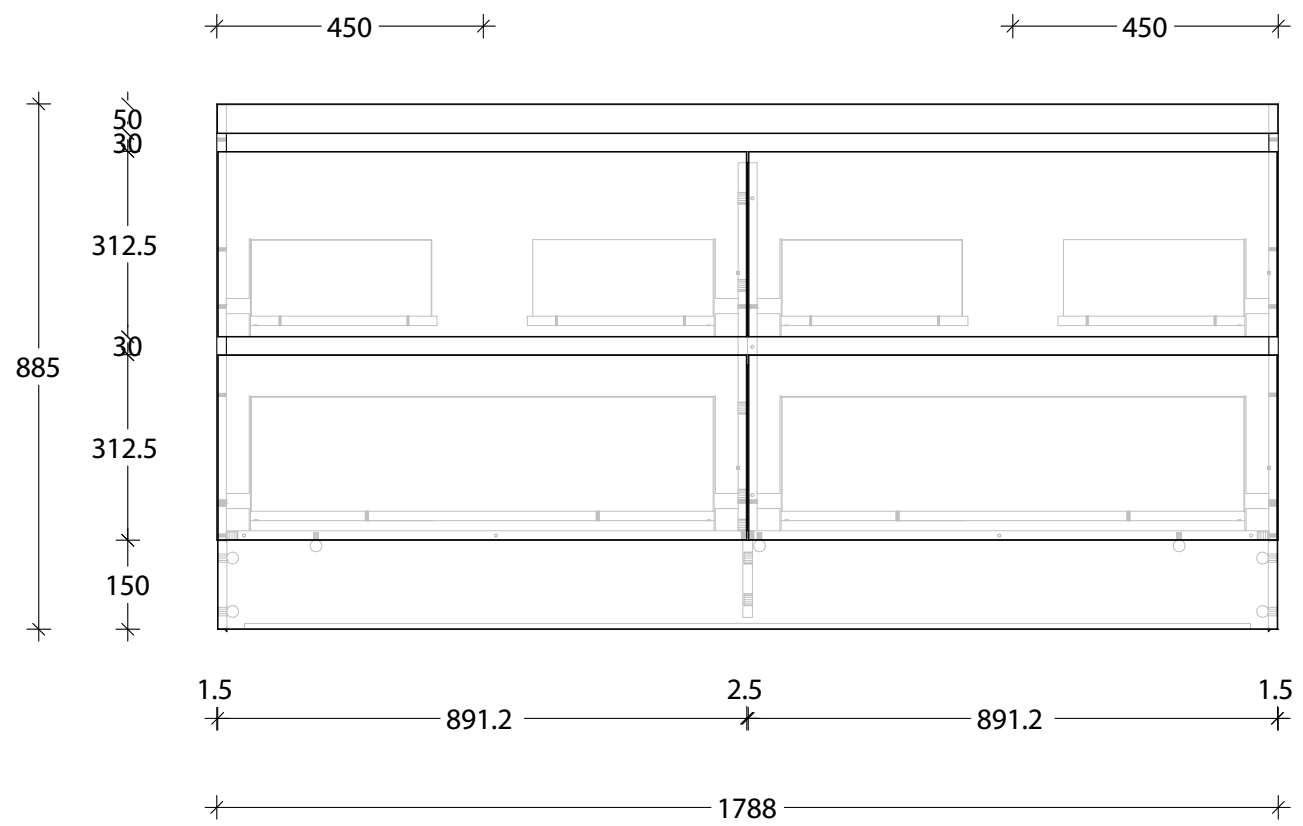

NAME:	EMPSA1800WKD
SIZE:	1800
WK/WH:	WITH KICK
CONFIGURATION:	DOUBLE BOWL

PLEASE NOTE: Do not perform any plumbing rough in prior to taking delivery of your vanity, as all measurements are nominal and are subject to change. Measure exact locations from your vanity once it is on site.