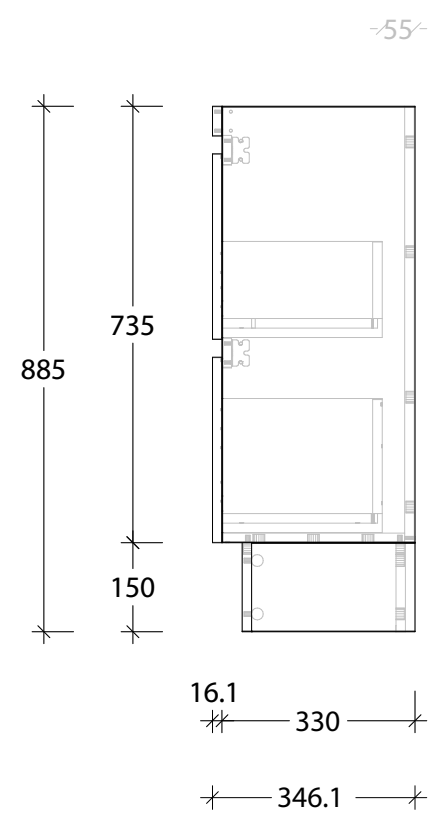

NAME:	EMPSA1800WKD
SIZE:	1800
WK/WH:	WITH KICK
CONFIGURATION:	DOUBLE BOWL

PLEASE NOTE: Do not perform any plumbing rough in prior to taking delivery of your vanity, as all measurements are nominal and are subject to change. Measure exact locations from your vanity once it is on site.