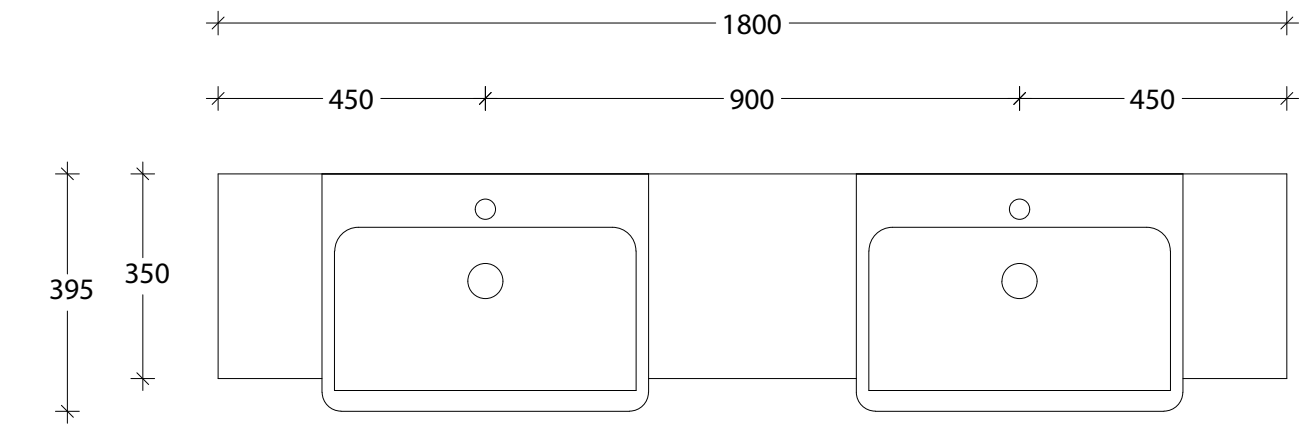

NAME:	EMPSA1800WKD
SIZE:	1800
WK/WH:	WITH KICK
CONFIGURATION:	DOUBLE BOWL

PLEASE NOTE: Do not perform any plumbing rough in prior to taking delivery of your vanity, as all measurements are nominal and are subject to change. Measure exact locations from your vanity once it is on site.