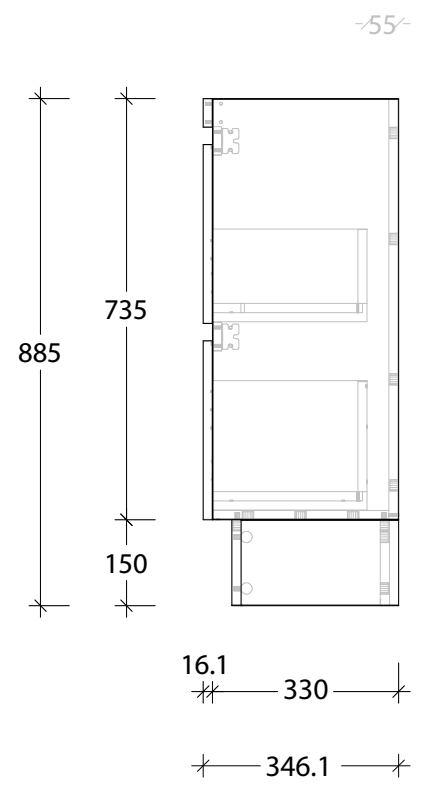

NAME:	EMPSA1500WKD
SIZE:	1500
WK/WH:	WITH KICK
CONFIGURATION:	DOUBLE BOWL

PLEASE NOTE: Do not perform any plumbing rough in prior to taking delivery of your vanity, as all measurements are nominal and are subject to change. Measure exact locations from your vanity once it is on site.