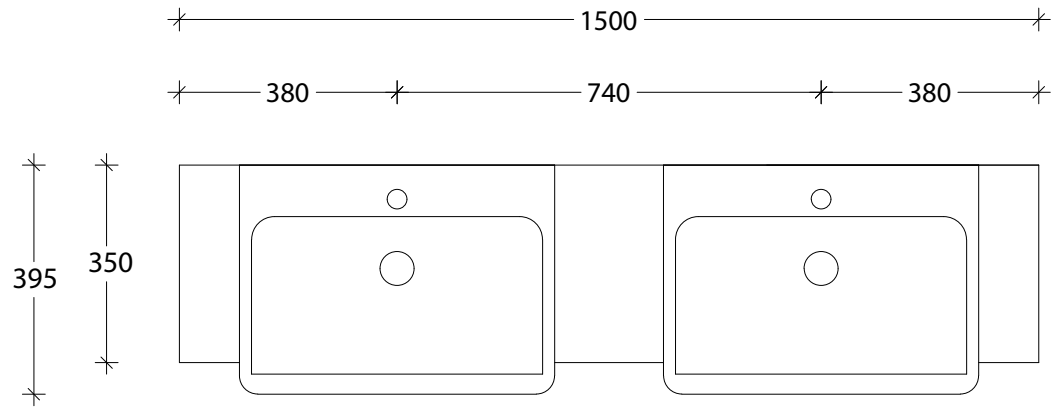

NAME:	EMPSA1500WKD
SIZE:	1500
WK/WH:	WITH KICK
CONFIGURATION:	DOUBLE BOWL

PLEASE NOTE: Do not perform any plumbing rough in prior to taking delivery of your vanity, as all measurements are nominal and are subject to change. Measure exact locations from your vanity once it is on site.