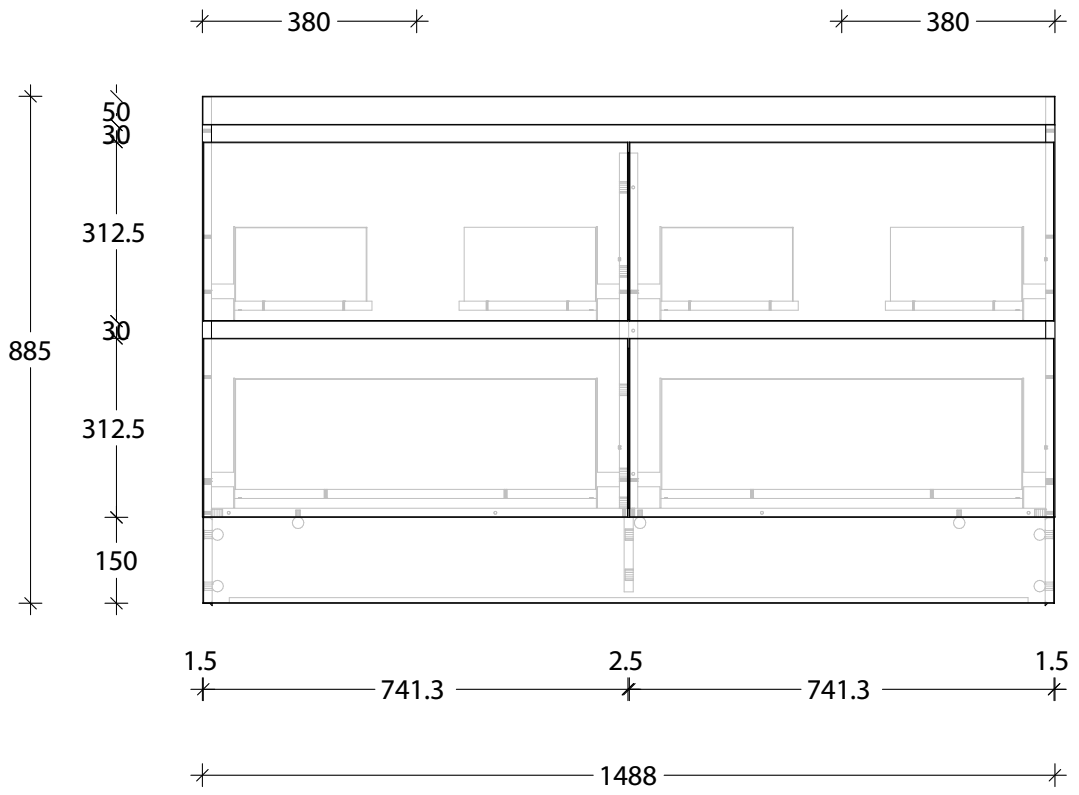

NAME:	EMPSA1500WKD
SIZE:	1500
WK/WH:	WITH KICK
CONFIGURATION:	DOUBLE BOWL

PLEASE NOTE: Do not perform any plumbing rough in prior to taking delivery of your vanity, as all measurements are nominal and are subject to change. Measure exact locations from your vanity once it is on site.