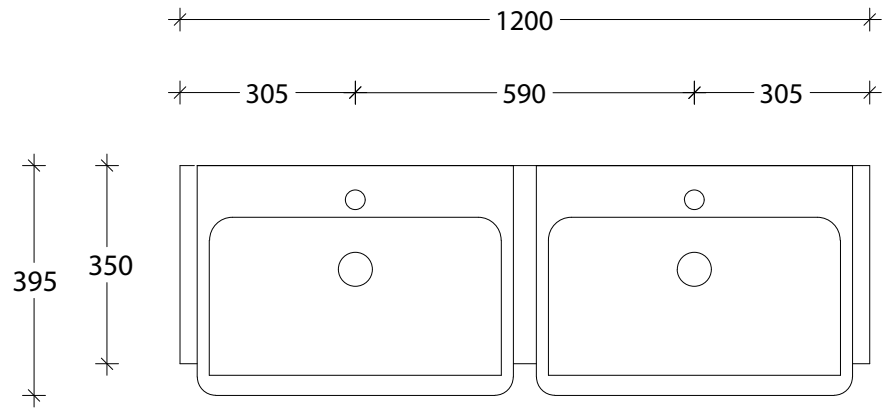

NAME:	EMPSA1200WKD
SIZE:	1200
WK/WH:	WITH KICK
CONFIGURATION:	DOUBLE BOWL

PLEASE NOTE: Do not perform any plumbing rough in prior to taking delivery of your vanity, as all measurements are nominal and are subject to change. Measure exact locations from your vanity once it is on site.