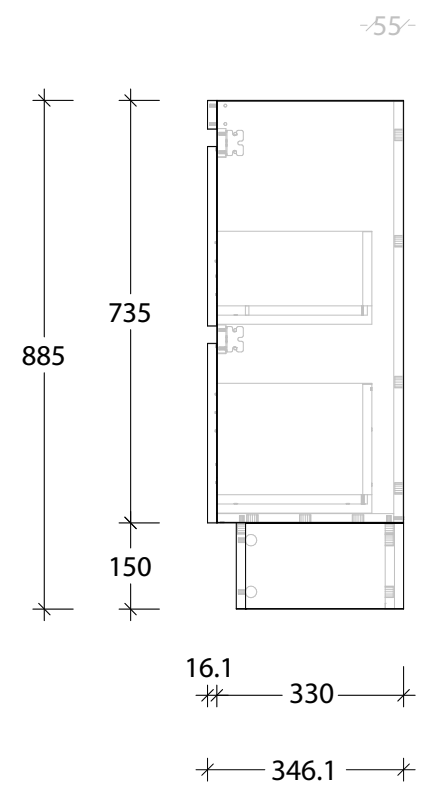

NAME:	EMPSA1200WKD
SIZE:	1200
WK/WH:	WITH KICK
CONFIGURATION:	DOUBLE BOWL

PLEASE NOTE: Do not perform any plumbing rough in prior to taking delivery of your vanity, as all measurements are nominal and are subject to change. Measure exact locations from your vanity once it is on site.