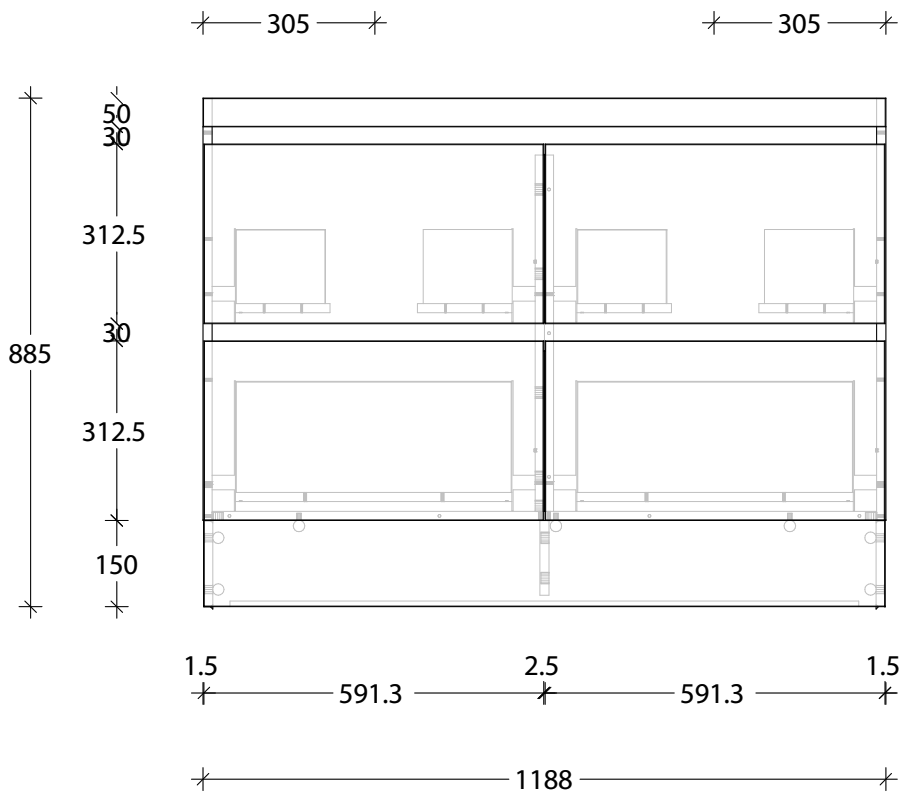

NAME:	EMPSA1200WKD
SIZE:	1200
WK/WH:	WITH KICK
CONFIGURATION:	DOUBLE BOWL

PLEASE NOTE: Do not perform any plumbing rough in prior to taking delivery of your vanity, as all measurements are nominal and are subject to change. Measure exact locations from your vanity once it is on site.