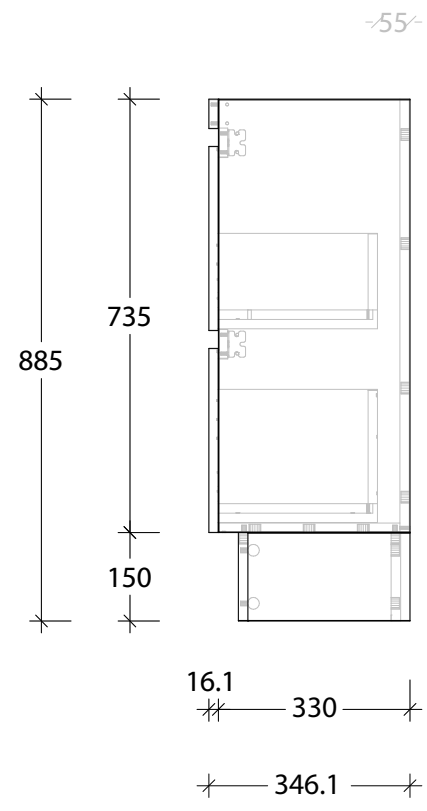

| | |
|----------------|--------------|
| NAME: | EMPSA1200WKC |
| SIZE: | 1200 |
| WK/WH: | WITH KICK |
| CONFIGURATION: | CENTRE BOWL |

PLEASE NOTE: Do not perform any plumbing rough in prior to taking delivery of your vanity, as all measurements are nominal and are subject to change. Measure exact locations from your vanity once it is on site.