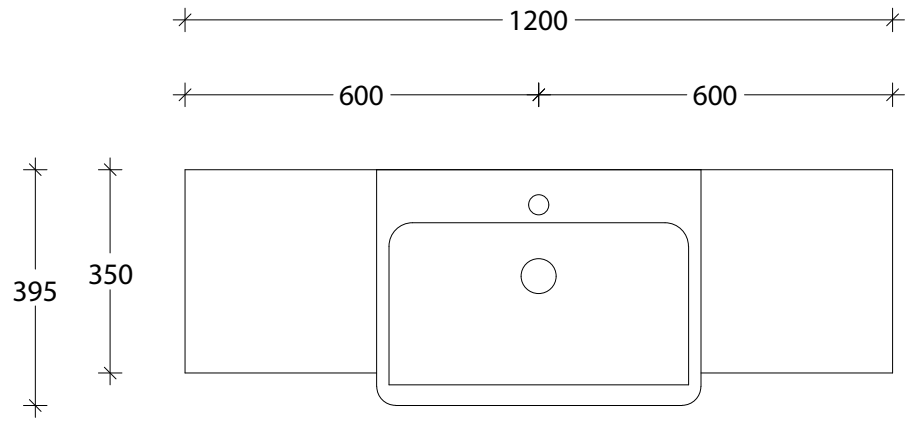

| | |
|----------------|--------------|
| NAME: | EMPSA1200WKC |
| SIZE: | 1200 |
| WK/WH: | WITH KICK |
| CONFIGURATION: | CENTRE BOWL |

PLEASE NOTE: Do not perform any plumbing rough in prior to taking delivery of your vanity, as all measurements are nominal and are subject to change. Measure exact locations from your vanity once it is on site.