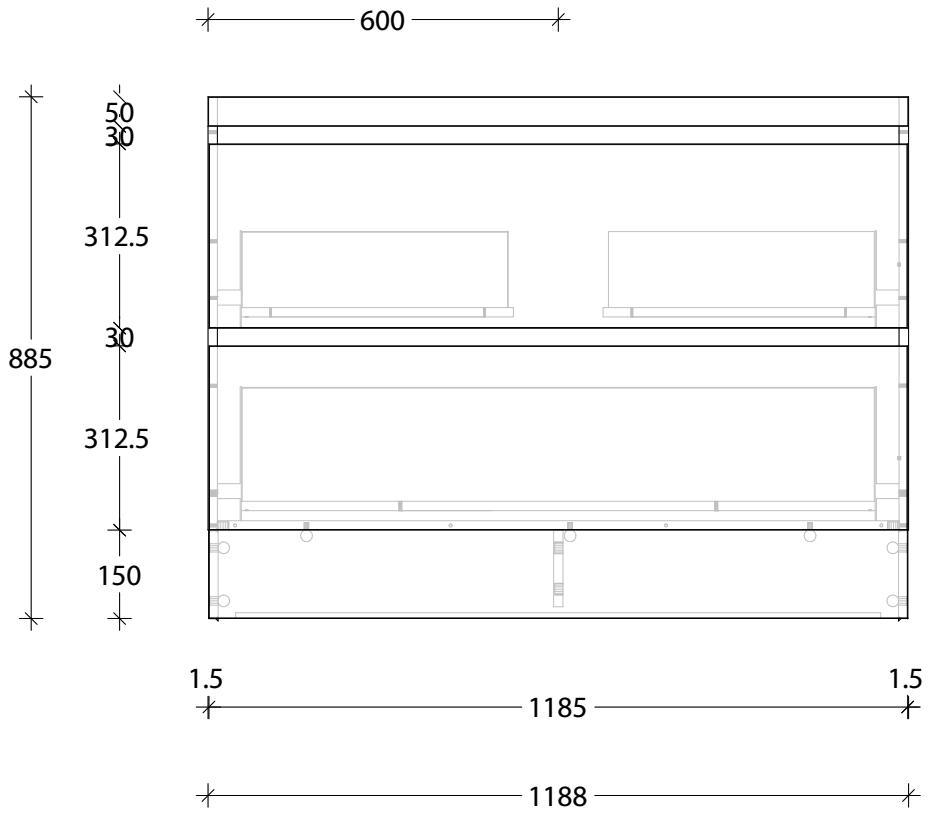

| | |
|----------------|--------------|
| NAME: | EMPSA1200WKC |
| SIZE: | 1200 |
| WK/WH: | WITH KICK |
| CONFIGURATION: | CENTRE BOWL |

PLEASE NOTE: Do not perform any plumbing rough in prior to taking delivery of your vanity, as all measurements are nominal and are subject to change. Measure exact locations from your vanity once it is on site.