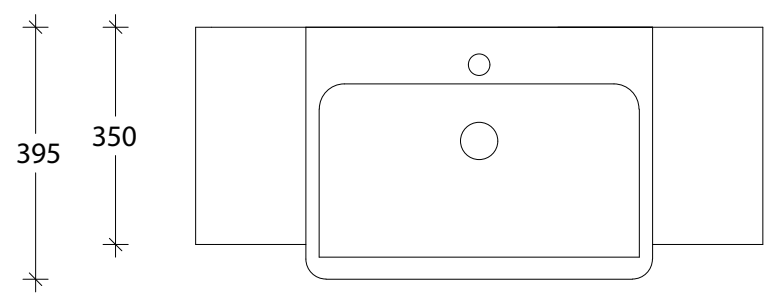

NAME:	EMPSA0900WHC
SIZE:	900
WK/WH:	WITH KICK
CONFIGURATION:	CENTRE BOWL

-55-

PLEASE NOTE: Do not perform any plumbing rough in prior to taking delivery of your vanity, as all measurements are nominal and are subject to change. Measure exact locations from your vanity once it is on site.