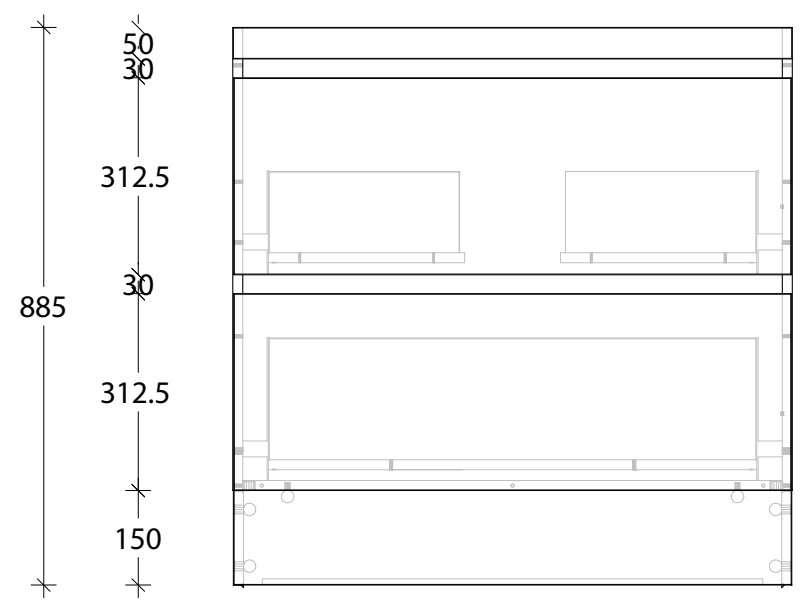

NAME:	EMPSA0900WHC
SIZE:	900
WK/WH:	WITH KICK
CONFIGURATION:	CENTRE BOWL

-55-

PLEASE NOTE: Do not perform any plumbing rough in prior to taking delivery of your vanity, as all measurements are nominal and are subject to change. Measure exact locations from your vanity once it is on site.