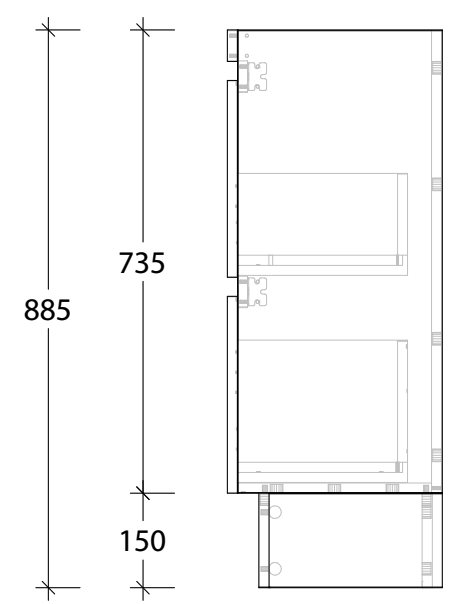

NAME:	EMPSA0900WHC
SIZE:	900
WK/WH:	WITH KICK
CONFIGURATION:	CENTRE BOWL

-55-

PLEASE NOTE: Do not perform any plumbing rough in prior to taking delivery of your vanity, as all measurements are nominal and are subject to change. Measure exact locations from your vanity once it is on site.