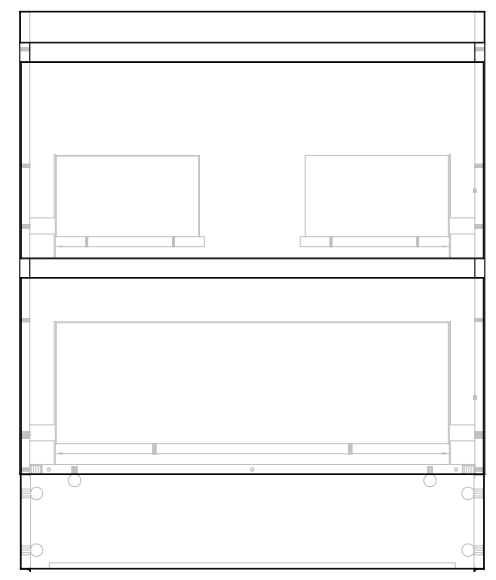

NAME:	EMPSA0750WKC
SIZE:	750
WK/WH:	WITH KICK
CONFIGURATION:	CENTRE BOWL

750

375 375

395 350

375

885 50 30 312.5 30 312.5 150

1.5 735 1.5

738

-55-

885 735 150

16.1 330

346.1

PLEASE NOTE: Do not perform any plumbing rough in prior to taking delivery of your vanity, as all measurements are nominal and are subject to change. Measure exact locations from your vanity once it is on site.