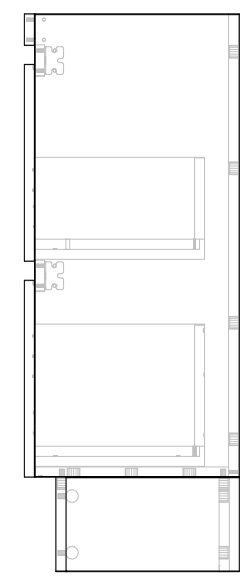

NAME:	EMPSA0750WKC
SIZE:	750
WK/WH:	WITH KICK
CONFIGURATION:	CENTRE BOWL

750

375 375

395 350

375

885 50 30 312.5 30 312.5 150

1.5 735 1.5

738

-55-

885 735 150

16.1 330

346.1

PLEASE NOTE: Do not perform any plumbing rough in prior to taking delivery of your vanity, as all measurements are nominal and are subject to change. Measure exact locations from your vanity once it is on site.