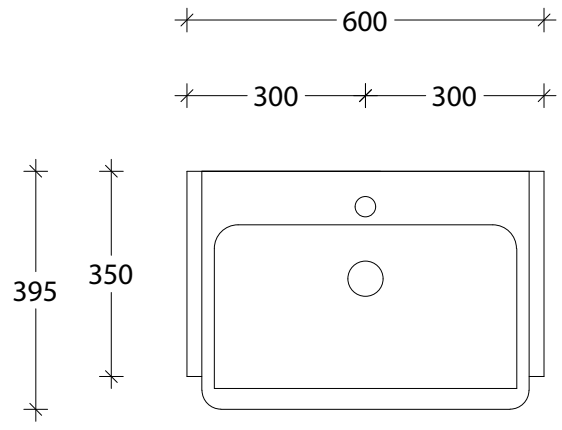

NAME:	EMPSA0600WKC
SIZE:	600
WK/WH:	WITH KICK
CONFIGURATION:	CENTRE BOWL

PLEASE NOTE: Do not perform any plumbing rough in prior to taking delivery of your vanity, as all measurements are nominal and are subject to change. Measure exact locations from your vanity once it is on site.