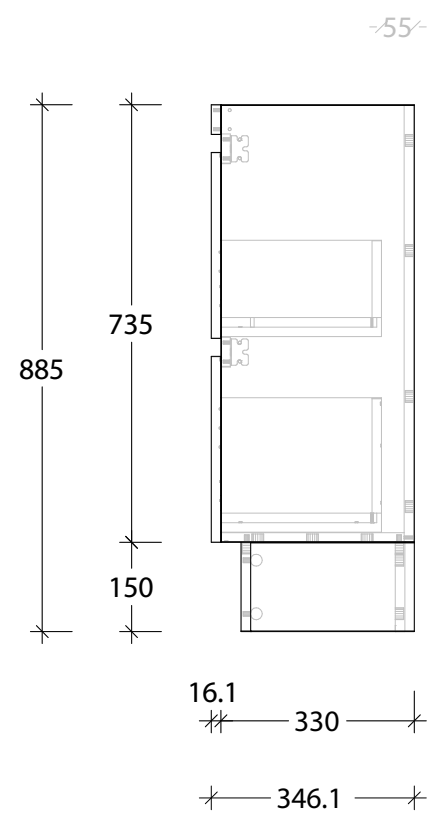

NAME:	EMPSA0600WKC
SIZE:	600
WK/WH:	WITH KICK
CONFIGURATION:	CENTRE BOWL

PLEASE NOTE: Do not perform any plumbing rough in prior to taking delivery of your vanity, as all measurements are nominal and are subject to change. Measure exact locations from your vanity once it is on site.