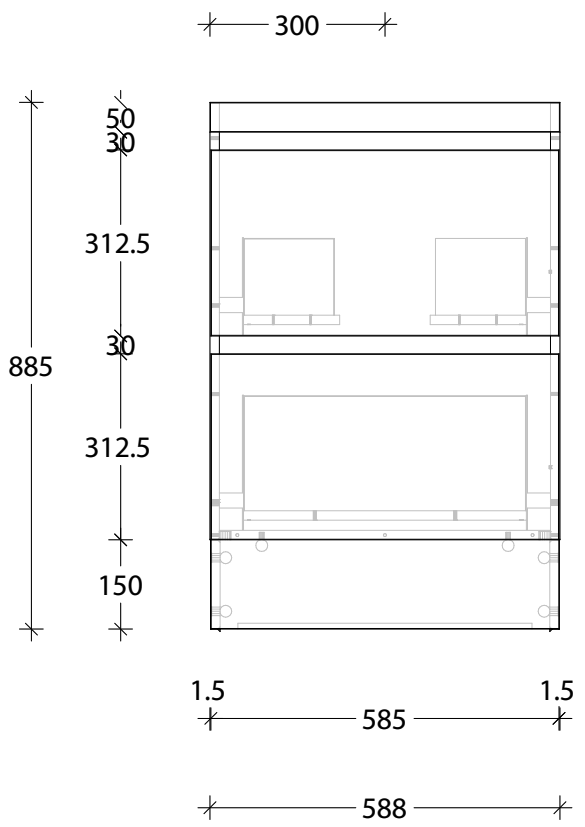

NAME:	EMPSA0600WKC
SIZE:	600
WK/WH:	WITH KICK
CONFIGURATION:	CENTRE BOWL

PLEASE NOTE: Do not perform any plumbing rough in prior to taking delivery of your vanity, as all measurements are nominal and are subject to change. Measure exact locations from your vanity once it is on site.