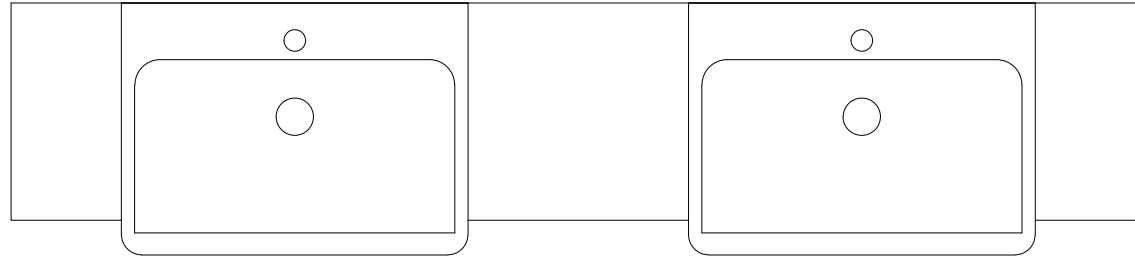

NAME:	EMPSA1800WHD
SIZE:	1800
WK/WH:	WALL HUNG
CONFIGURATION:	DOUBLE BOWL

1800

450 900 450

395 350

450 450

-55-

515 50 30 202.5 30 202.5

515

1.5 891.2 2.5 891.2 1.5

16.1 330

1788

346.1

PLEASE NOTE: Do not perform any plumbing rough in prior to taking delivery of your vanity, as all measurements are nominal and are subject to change. Measure exact locations from your vanity once it is on site.