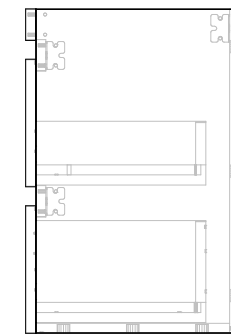

NAME:	EMPSA1800WHD
SIZE:	1800
WK/WH:	WALL HUNG
CONFIGURATION:	DOUBLE BOWL

1800

450 900 450

395 350

450 450

-55-

515 50 30 202.5 30 202.5

515

1.5 891.2 2.5 891.2 1.5

16.1 330

1788

346.1

PLEASE NOTE: Do not perform any plumbing rough in prior to taking delivery of your vanity, as all measurements are nominal and are subject to change. Measure exact locations from your vanity once it is on site.