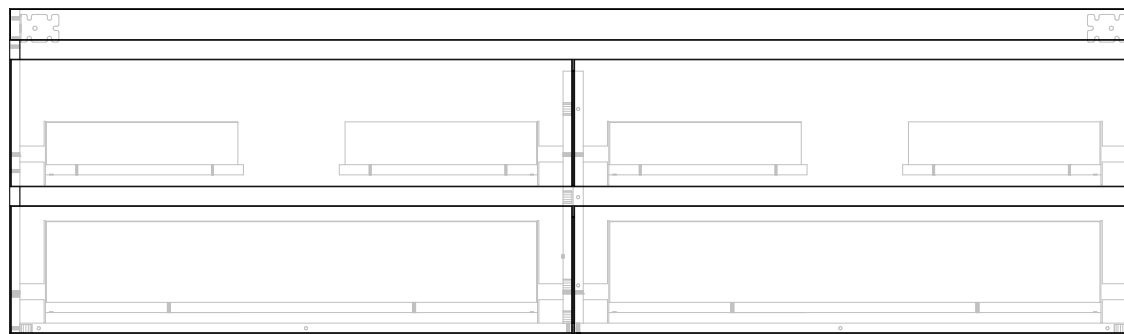

NAME:	EMPSA1800WHD
SIZE:	1800
WK/WH:	WALL HUNG
CONFIGURATION:	DOUBLE BOWL

1800

450 900 450

395 350

450 450

-55-

515 50 30 202.5 30 202.5

515

1.5 891.2 2.5 891.2 1.5

16.1 330

1788

346.1

PLEASE NOTE: Do not perform any plumbing rough in prior to taking delivery of your vanity, as all measurements are nominal and are subject to change. Measure exact locations from your vanity once it is on site.