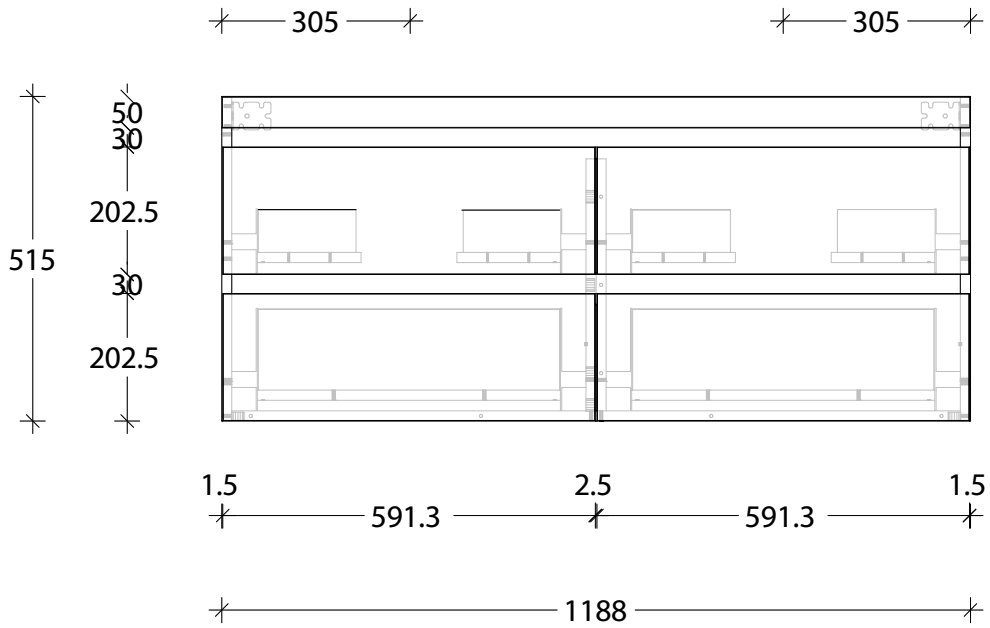

NAME:	EMPSA1200WHD
SIZE:	1200
WK/WH:	WALL HUNG
CONFIGURATION:	DOUBLE BOWL

PLEASE NOTE: Do not perform any plumbing rough in prior to taking delivery of your vanity, as all measurements are nominal and are subject to change. Measure exact locations from your vanity once it is on site.