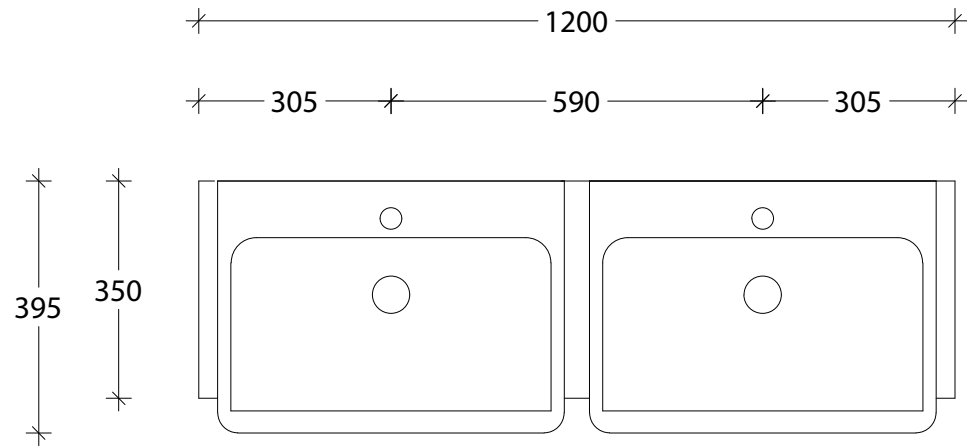

NAME:	EMPSA1200WHD
SIZE:	1200
WK/WH:	WALL HUNG
CONFIGURATION:	DOUBLE BOWL

PLEASE NOTE: Do not perform any plumbing rough in prior to taking delivery of your vanity, as all measurements are nominal and are subject to change. Measure exact locations from your vanity once it is on site.