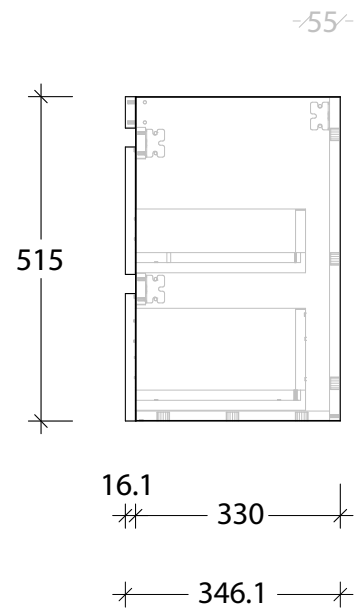

NAME:	EMPSA1200WHD
SIZE:	1200
WK/WH:	WALL HUNG
CONFIGURATION:	DOUBLE BOWL

PLEASE NOTE: Do not perform any plumbing rough in prior to taking delivery of your vanity, as all measurements are nominal and are subject to change. Measure exact locations from your vanity once it is on site.