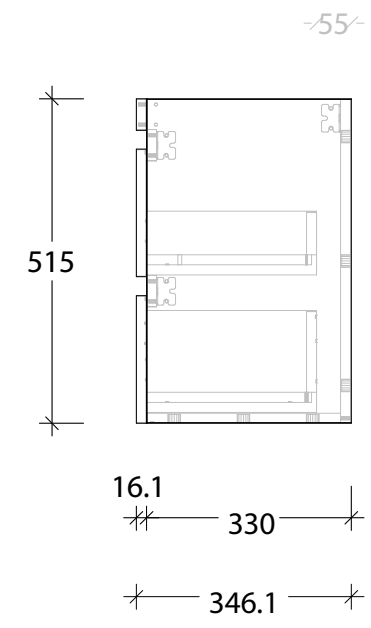

|                |              |
|----------------|--------------|
| NAME:          | EMPSA1200WHC |
| SIZE:          | 1200         |
| WK/WH:         | WALL HUNG    |
| CONFIGURATION: | CENTRE BOWL  |

PLEASE NOTE: Do not perform any plumbing rough in prior to taking delivery of your vanity, as all measurements are nominal and are subject to change. Measure exact locations from your vanity once it is on site.