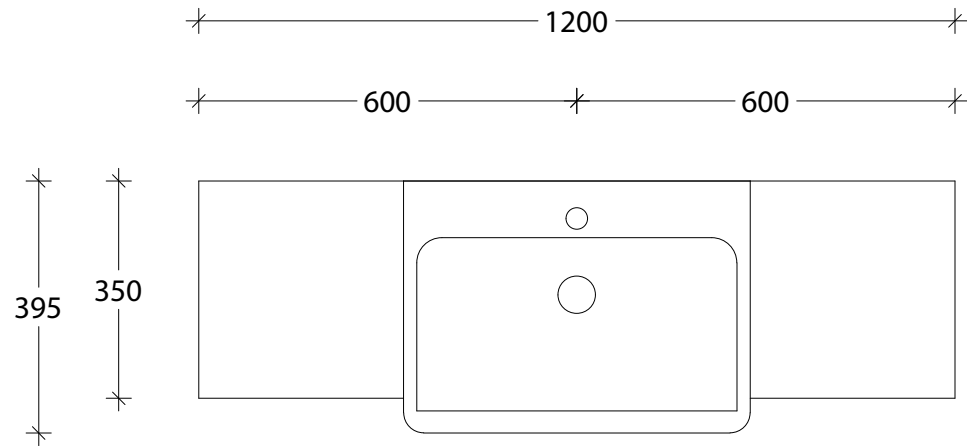

|                |              |
|----------------|--------------|
| NAME:          | EMPSA1200WHC |
| SIZE:          | 1200         |
| WK/WH:         | WALL HUNG    |
| CONFIGURATION: | CENTRE BOWL  |

PLEASE NOTE: Do not perform any plumbing rough in prior to taking delivery of your vanity, as all measurements are nominal and are subject to change. Measure exact locations from your vanity once it is on site.