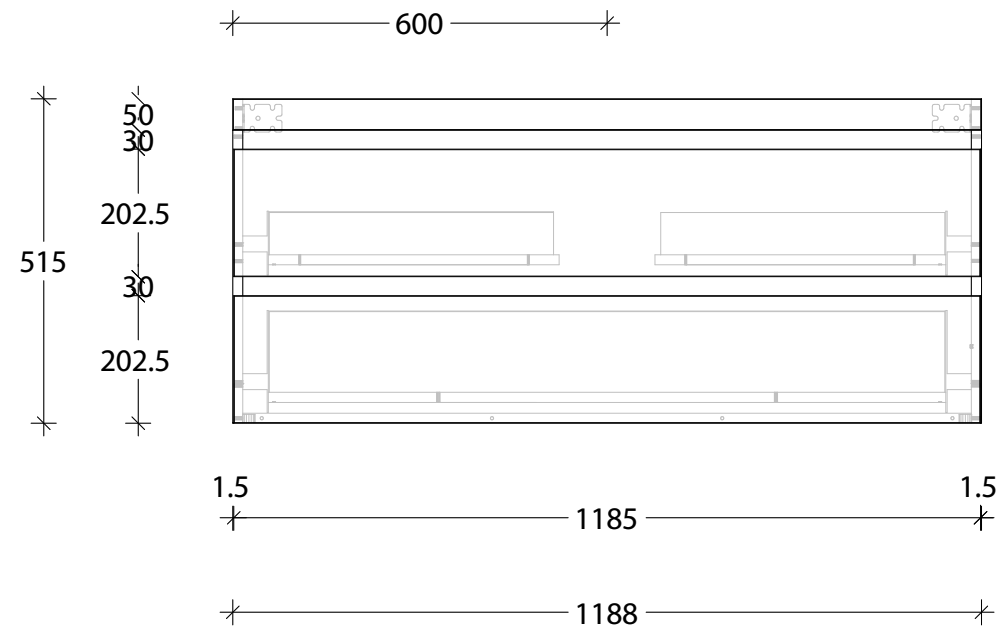

|                |              |
|----------------|--------------|
| NAME:          | EMPSA1200WHC |
| SIZE:          | 1200         |
| WK/WH:         | WALL HUNG    |
| CONFIGURATION: | CENTRE BOWL  |

PLEASE NOTE: Do not perform any plumbing rough in prior to taking delivery of your vanity, as all measurements are nominal and are subject to change. Measure exact locations from your vanity once it is on site.